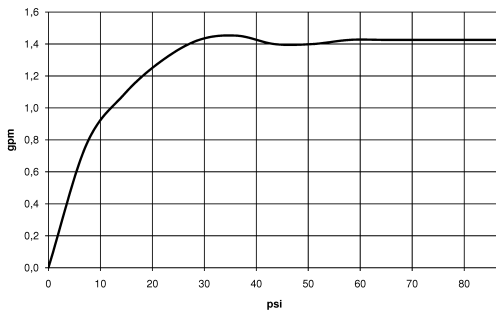

27 784 970

Flow rate chart

Codes & Standards

NSF/ANSI 372

Profi spray set - Chrome

LOT

27 784 970

Certificates