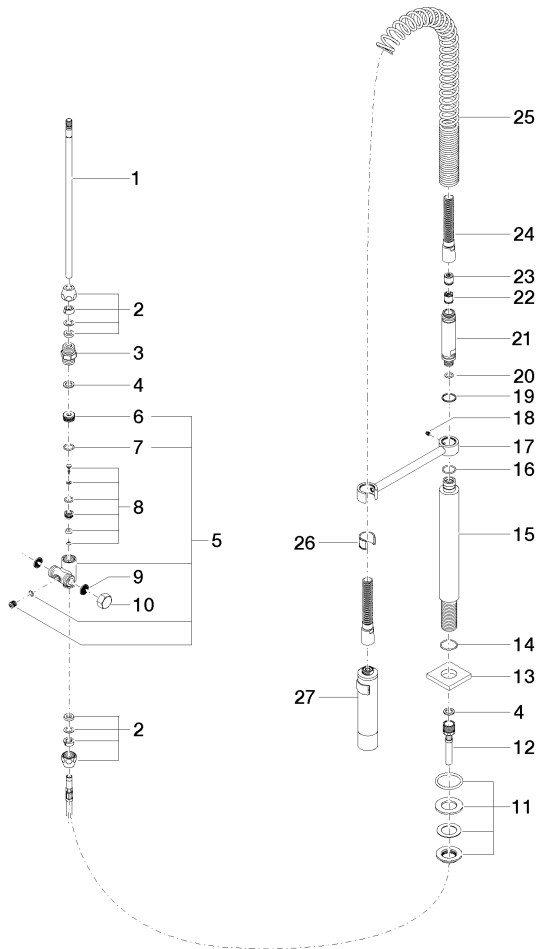

Profi spray set - Chrome

LOT

27 784 970

- spray flow
- automatic diverter for spout/Profi spray set
- height of mixer 665 mm
- individual rosette 55 x 55 mm
- profi spray hole diameter 30mm
- sprayface with anti-scaling system
- suspended spray with stainless steel spring (can be pivoted and locked)
- lead-free

The profi spray can be installed either with or without a rosette

Can only be combined with 32800680, 32843680.

Intrinsic protection against back flow.

Button has to be pressed while using.

	Chrome	27 784 970-00 0010
	Brushed Platinum	27 784 970-06 0010
	Platinum	27 784 970-08 0010
	Dark Chrome	27 784 970-19 0010
	Brushed Chrome	27 784 970-93 0010
	Brushed Dark Platinum	27 784 970-99 0010

27 784 970

Flow rate chart

Codes & Standards

NSF/ANSI 372

Profi spray set - Chrome

LOT

27 784 970

Certificates

IAPMO_6397.

27 784 970

Parts for other finishes can be found here: [Brushed](#)
[Platinum](#)

27 784 970

Spare parts list

No.	Item Number	Name	Quantity used	Delivery time
1	04 24 02 046 01-07	pipe	1	10
2	90 23 30 040 00-00	threaded connector	2	10
3	90 24 03 168 00 90	nipple	1	2
4	90 14 20 002 00 90	seal	2	2
5	90 17 09 046 10 90	diverter	1	2
6	09 24 04 112 10 90	nipple	1	2
7	90 14 10 033 00 90	seal	1	2
8	90 21 10 031 10 90	diverter	1	2
9	09 23 01 039 90	sieve	2	2
10	04 21 02 006 00 92	cap	1	2
11	04 23 10 004 03 90	fixing set	1	2
12	09 30 04 067 90	hose	1	2
13	09 27 97 033-00	rosette	1	10
14	09 14 10 120 90	seal	1	2
15	09 11 10 066 10-00	connection	1	60
16	09 14 10 031 90	seal	1	2
17	04 17 20 014 00-00	holder	1	10
18	09 31 11 049 90	pin	1	2
19	09 14 15 012 90	ring	1	2
20	09 14 10 003 90	seal	1	2
21	09 30 01 067 10-00	adaptor	1	10
22	90 23 01 141 00 90	back-flow preventer	1	2
23	09 23 01 046 90	back-flow preventer	1	2
24	90 30 02 065 00-00	hose	1	10
25	09 16 02 034 90	spring	1	2
26	90 18 40 035 00 90	sleeve	1	2
27	04 12 11 094 10-00	shower	1	10