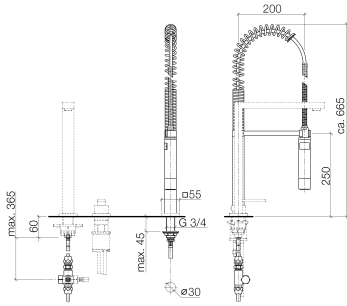

Profi spray set - Chrome

LOT

27 784 970

- spray flow
- automatic diverter for spout/Profi spray set
- height of mixer 665 mm
- individual rosette 55 x 55 mm
- profi spray hole diameter 30mm
- sprayface with anti-scaling system
- suspended spray with stainless steel spring (can be pivoted and locked)
- lead-free

The profi spray can be installed either with or without a rosette

Can only be combined with 32800680, 32843680.

Intrinsic protection against back flow.

Button has to be pressed while using.

	Chrome	27 784 970-00 0010
	Brushed Platinum	27 784 970-06 0010
	Platinum	27 784 970-08 0010
	Dark Chrome	27 784 970-19 0010
	Brushed Chrome	27 784 970-93 0010
	Brushed Dark Platinum	27 784 970-99 0010

27 784 970

Flow rate chart

Codes & Standards

NSF/ANSI 372

Profi spray set - Chrome

LOT

27 784 970

Certificates

IAPMO_6397.

27 784 970

Parts for other finishes can be found here: [Brushed](#)
[Platinum](#)

27 784 970

Spare parts list

No.	Item Number	Name	Quantity used	Delivery time
1	04 24 02 046 01-07	pipe	1	10
2	90 23 30 040 00-00	threaded connector	2	10
3	90 24 03 168 00 90	nipple	1	2
4	90 14 20 002 00 90	seal	2	2
5	90 17 09 046 10 90	diverter	1	2
6	09 24 04 112 10 90	nipple	1	2
7	90 14 10 033 00 90	seal	1	2
8	90 21 10 031 10 90	diverter	1	2
9	09 23 01 039 90	sieve	2	2
10	04 21 02 006 00 92	cap	1	2
11	04 23 10 004 03 90	fixing set	1	2
12	09 30 04 067 90	hose	1	2
13	09 27 97 033-00	rosette	1	10
14	09 14 10 120 90	seal	1	2
15	09 11 10 066 10-00	connection	1	60
16	09 14 10 031 90	seal	1	2
17	04 17 20 014 00-00	holder	1	10
18	09 31 11 049 90	pin	1	2
19	09 14 15 012 90	ring	1	2
20	09 14 10 003 90	seal	1	2
21	09 30 01 067 10-00	adaptor	1	10
22	90 23 01 141 00 90	back-flow preventer	1	2
23	09 23 01 046 90	back-flow preventer	1	2
24	90 30 02 065 00-00	hose	1	10
25	09 16 02 034 90	spring	1	2
26	90 18 40 035 00 90	sleeve	1	2
27	04 12 11 094 10-00	shower	1	10