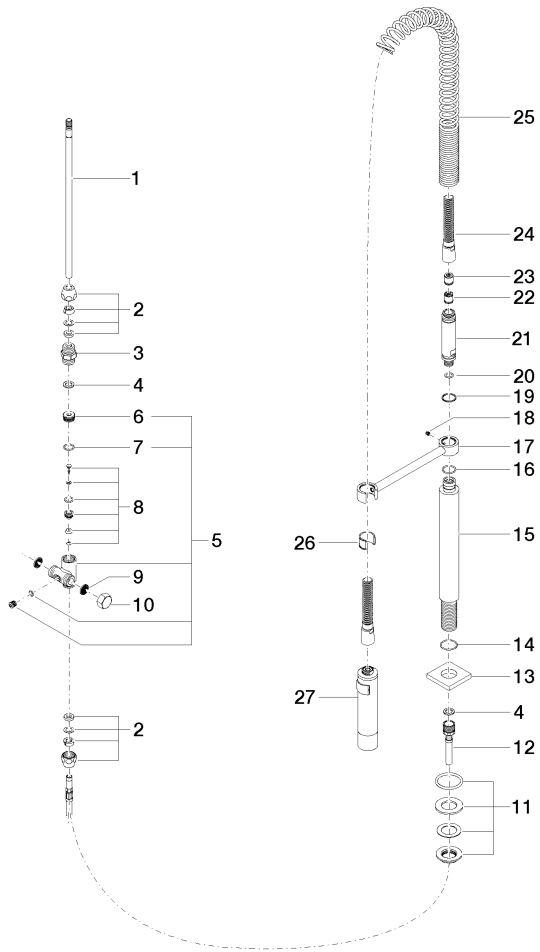

Profi spray set - Chrome

LOT

27 784 970

- spray flow
- automatic diverter for spout/Profi spray set
- height of mixer 665 mm
- individual rosette 55 x 55 mm
- profi spray hole diameter 30mm
- sprayface with anti-scaling system
- suspended spray with stainless steel spring (can be pivoted and locked)
- lead-free

The profi spray can be installed either with or without a rosette

Can only be combined with 32800680, 32843680.

Intrinsic protection against back flow.

Button has to be pressed while using.

	Chrome	27 784 970-00 0010
	Brushed Platinum	27 784 970-06 0010
	Platinum	27 784 970-08 0010
	Dark Chrome	27 784 970-19 0010
	Brushed Chrome	27 784 970-93 0010
	Brushed Dark Platinum	27 784 970-99 0010

27 784 970

Flow rate chart

Codes & Standards

NSF/ANSI 372

Profi spray set - Chrome

LOT

27 784 970

Certificates

IAPMO_6397.

27 784 970

Parts for other finishes can be found here: [Brushed](#)
[Platinum](#)

Profi spray set - Chrome

LOT

27 784 970

Spare parts list

No.	Item Number	Name	Quantity used	Delivery time
1	04 24 02 046 01-07	pipe	1	10
2	90 23 30 040 00-00	threaded connector	2	10
3	90 24 03 168 00 90	nipple	1	2
4	90 14 20 002 00 90	seal	2	2
5	90 17 09 046 10 90	diverter	1	2
6	09 24 04 112 10 90	nipple	1	2
7	90 14 10 033 00 90	seal	1	2
8	90 21 10 031 10 90	diverter	1	2
9	09 23 01 039 90	sieve	2	2
10	04 21 02 006 00 92	cap	1	2
11	04 23 10 004 03 90	fixing set	1	2
12	09 30 04 067 90	hose	1	2
13	09 27 97 033-00	rosette	1	10
14	09 14 10 120 90	seal	1	2
15	09 11 10 066 10-00	connection	1	60
16	09 14 10 031 90	seal	1	2
17	04 17 20 014 00-00	holder	1	10
18	09 31 11 049 90	pin	1	2
19	09 14 15 012 90	ring	1	2
20	09 14 10 003 90	seal	1	2
21	09 30 01 067 10-00	adaptor	1	10
22	90 23 01 141 00 90	back-flow preventer	1	2
23	09 23 01 046 90	back-flow preventer	1	2
24	90 30 02 065 00-00	hose	1	10
25	09 16 02 034 90	spring	1	2
26	90 18 40 035 00 90	sleeve	1	2
27	04 12 11 094 10-00	shower	1	10