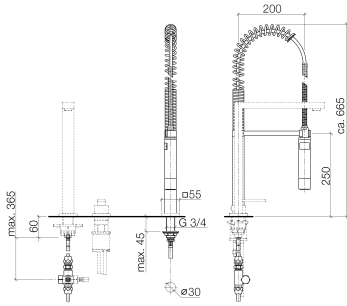

Profi spray set - Chrome

LOT

27 784 970

- spray flow
- automatic diverter for spout/Profi spray set
- height of mixer 665 mm
- individual rosette 55 x 55 mm
- profi spray hole diameter 30mm
- sprayface with anti-scaling system
- suspended spray with stainless steel spring (can be pivoted and locked)
- lead-free

The profi spray can be installed either with or without a rosette

Can only be combined with 32800680, 32843680.

Intrinsic protection against back flow.

Button has to be pressed while using.

	Chrome	27 784 970-00 0010
	Brushed Platinum	27 784 970-06 0010
	Platinum	27 784 970-08 0010
	Dark Chrome	27 784 970-19 0010
	Brushed Chrome	27 784 970-93 0010
	Brushed Dark Platinum	27 784 970-99 0010

27 784 970

Flow rate chart

Codes & Standards

NSF/ANSI 372

Profi spray set - Chrome

LOT

27 784 970

Certificates

IAPMO_6397.

27 784 970

Parts for other finishes can be found here: [Brushed](#)
[Platinum](#)

Profi spray set - Chrome

LOT

27 784 970

Spare parts list

No.	Item Number	Name	Quantity used	Delivery time
1	04 24 02 046 01-07	pipe	1	10
2	90 23 30 040 00-00	threaded connector	2	10
3	90 24 03 168 00 90	nipple	1	2
4	90 14 20 002 00 90	seal	2	2
5	90 17 09 046 10 90	diverter	1	2
6	09 24 04 112 10 90	nipple	1	2
7	90 14 10 033 00 90	seal	1	2
8	90 21 10 031 10 90	diverter	1	2
9	09 23 01 039 90	sieve	2	2
10	04 21 02 006 00 92	cap	1	2
11	04 23 10 004 03 90	fixing set	1	2
12	09 30 04 067 90	hose	1	2
13	09 27 97 033-00	rosette	1	10
14	09 14 10 120 90	seal	1	2
15	09 11 10 066 10-00	connection	1	60
16	09 14 10 031 90	seal	1	2
17	04 17 20 014 00-00	holder	1	10
18	09 31 11 049 90	pin	1	2
19	09 14 15 012 90	ring	1	2
20	09 14 10 003 90	seal	1	2
21	09 30 01 067 10-00	adaptor	1	10
22	90 23 01 141 00 90	back-flow preventer	1	2
23	09 23 01 046 90	back-flow preventer	1	2
24	90 30 02 065 00-00	hose	1	10
25	09 16 02 034 90	spring	1	2
26	90 18 40 035 00 90	sleeve	1	2
27	04 12 11 094 10-00	shower	1	10