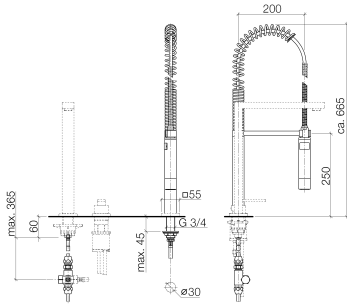

27 784 970

Flow rate chart

Codes & Standards

NSF/ANSI 372