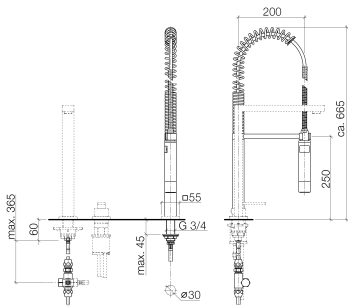

**Profi spray set - Brushed Dark Platinum**

LOT

27 784 970

- spray flow
- automatic diverter for spout/Profi spray set
- height of mixer 665 mm
- individual rosette 55 x 55 mm
- profi spray hole diameter 30mm
- sprayface with anti-scaling system
- suspended spray with stainless steel spring (can be pivoted and locked)
- lead-free

The profi spray can be installed either with or without a rosette

Can only be combined with 32800680, 32843680.

Intrinsic protection against back flow.

Button has to be pressed while using.

	Brushed Dark Platinum	27 784 970-99 0010
	Chrome	27 784 970-00 0010
	Brushed Platinum	27 784 970-06 0010
	Platinum	27 784 970-08 0010
	Dark Chrome	27 784 970-19 0010
	Brushed Chrome	27 784 970-93 0010

27 784 970

Flow rate chart

Codes & Standards

NSF/ANSI 372

Profi spray set - Brushed Dark Platinum

---

LOT

27 784 970