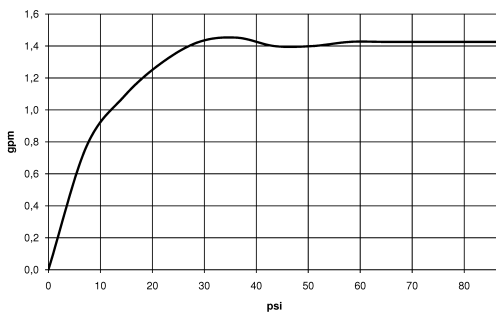

27 784 970

Flow rate chart

Codes & Standards

NSF/ANSI 372

Profi spray set - Brushed Dark Platinum

---

LOT

27 784 970