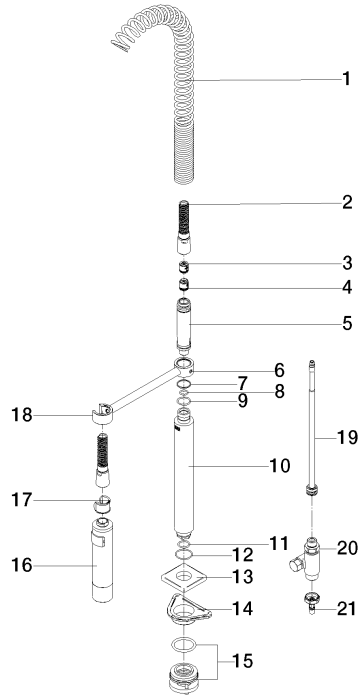

SERIES-VARIOUS Profi spray set - Chrome

27 785 970

- spray flow
- automatic diverter for spout/Profi spray set
- height of mixer mm
- individual rosette x mm
- profi spray hole diameter 30mm
- sprayface with anti-scaling system
- suspended spray with stainless steel spring (can be pivoted and locked)
- lead-free

The profi spray can be installed either with or without a rosette

Can only be combined with 33826680, 32815680.

Intrinsic protection against back flow.

Button has to be pressed while using.

	Chrome	27 785 970-00
	Brushed Platinum	27 785 970-06
	Platinum	27 785 970-08
	Dark Chrome	27 785 970-19
	Brushed Dark Platinum	27 785 970-99

SERIES-VARIOUS Profi spray set - Chrome

27 785 970

SERIES-VARIOUS Profi spray set - Chrome

27 785 970

SERIES-VARIOUS Profi spray set - Chrome

27 785 970

Spare parts list

No.	Item Number	Name	Quantity used	Delivery time
1	09 16 02 034 90	spring	1	2
2	90 30 02 065 00-00	hose	1	10
3	09 23 01 046 90	back-flow preventer	1	2
4	90 23 01 141 00 90	back-flow preventer	1	2
5	09 30 01 067 10-00	adaptor	1	10
6	09 31 11 049 90	pin	1	2
7	09 14 15 012 90	ring	1	2
8	09 14 10 003 90	seal	1	2
9	09 14 10 031 90	seal	1	2
10	90 11 10 099 00-00	connection	1	-
Spare part can no longer be ordered, please order the replacement item				
11	90 14 10 010 00 90	seal	1	2
12	09 14 10 120 90	seal	1	2
13	90 27 97 033 00-00	rosette	1	10
14	09 18 40 090 90	sleeve	1	2
15	90 23 10 048 00 90	fixing set	1	2
16	04 12 11 094 10-00	shower	1	10
17	90 18 40 035 00 90	sleeve	1	2
18	04 17 20 014 00-00	holder	1	10
19	90 28 20 068 00 90	connection	1	2
20	90 17 09 046 12 90	diverter	1	2
21	04 30 04 019 00 90	hose	1	2