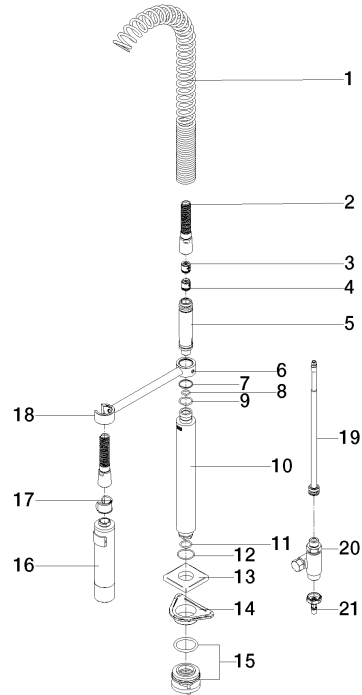

SERIES-VARIOUS Profi spray set - Brushed Platinum

27 785 970

Parts for other
finishes can be found
here: [Chrome](#)

SERIES-VARIOUS Profi spray set - Brushed Platinum

27 785 970

Spare parts list

No.	Item Number	Name	Quantity used	Delivery time
1	09 16 02 034 90	spring	1	2
2	90 30 02 065 00-06	hose	1	10
3	09 23 01 046 90	back-flow preventer	1	2
4	90 23 01 141 00 90	back-flow preventer	1	2
5	09 30 01 067 10-06	adaptor	1	10
6	09 31 11 049 90	pin	1	2
7	09 14 15 012 90	ring	1	2
8	09 14 10 003 90	seal	1	2
9	09 14 10 031 90	seal	1	2
10	90 11 10 099 00-06	connection	1	-
Spare part can no longer be ordered, please order the replacement item				
11	90 14 10 010 00 90	seal	1	2
12	09 14 10 120 90	seal	1	2
13	90 27 97 033 00-06	rosette	1	-
Spare part can no longer be ordered, please order the replacement item				
14	09 18 40 090 90	sleeve	1	2
15	90 23 10 048 00 90	fixing set	1	2
16	04 12 11 094 10-06	shower	1	10
17	90 18 40 035 00 90	sleeve	1	2
18	04 17 20 014 00-06	holder	1	10
19	90 28 20 068 00 90	connection	1	2
20	90 17 09 046 12 90	diverter	1	2
21	04 30 04 019 00 90	hose	1	2