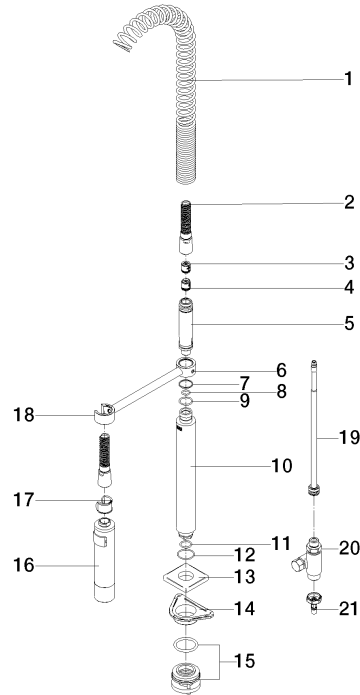

SERIES-VARIOUS Profi spray set - Brushed Dark Platinum

27 785 970

- spray flow
- automatic diverter for spout/Profi spray set
- height of mixer mm
- individual rosette x mm
- profi spray hole diameter 30mm
- sprayface with anti-scaling system
- suspended spray with stainless steel spring (can be pivoted and locked)
- lead-free

The profi spray can be installed either with or without a rosette

Can only be combined with 33826680, 32815680.

Intrinsic protection against back flow.

Button has to be pressed while using.

	Brushed Dark Platinum	27 785 970-99
	Chrome	27 785 970-00
	Brushed Platinum	27 785 970-06
	Platinum	27 785 970-08
	Dark Chrome	27 785 970-19

SERIES-VARIOUS Profi spray set - Brushed Dark Platinum

27 785 970

SERIES-VARIOUS Profi spray set - Brushed Dark Platinum

27 785 970

Parts for other
finishes can be found
here: [Chrome](#)

SERIES-VARIOUS Profi spray set - Brushed Dark Platinum

27 785 970

Spare parts list

No.	Item Number	Name	Quantity used	Delivery time
1	09 16 02 034 90	spring	1	2
2	90 30 02 065 00-99	hose	1	30
3	09 23 01 046 90	back-flow preventer	1	2
4	90 23 01 141 00 90	back-flow preventer	1	2
5	09 30 01 067 10-99	adaptor	1	60
6	09 31 11 049 90	pin	1	2
7	09 14 15 012 90	ring	1	2
8	09 14 10 003 90	seal	1	2
9	09 14 10 031 90	seal	1	2
10	90 11 10 099 00-99	connection	1	-
Spare part can no longer be ordered, please order the replacement item				
11	90 14 10 010 00 90	seal	1	2
12	09 14 10 120 90	seal	1	2
13	90 27 97 033 00-99	rosette	1	-
Spare part can no longer be ordered, please order the replacement item				
14	09 18 40 090 90	sleeve	1	2
15	90 23 10 048 00 90	fixing set	1	2
16	04 12 11 094 10-99	shower	1	60
17	90 18 40 035 00 90	sleeve	1	2
18	04 17 20 014 00-99	holder	1	60
19	90 28 20 068 00 90	connection	1	2
20	90 17 09 046 12 90	diverter	1	2
21	04 30 04 019 00 90	hose	1	2