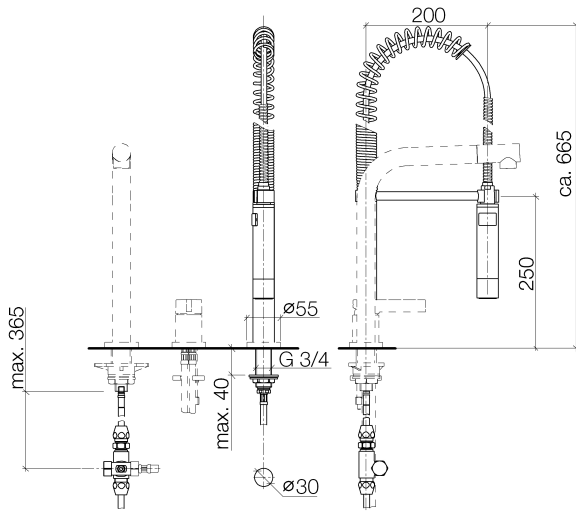

27 789 970

Fits: ELIO, TARA, TARA ULTRA

- spray flow
- automatic diverter for spout/Profi spray set
- height of mixer 665 mm
- individual rosette diameter 55mm
- profi spray hole diameter 30mm
- sprayface with anti-scaling system
- suspended spray with stainless steel spring (can be pivoted and locked)
- lead-free

The profi spray can be installed either with or without a rosette

Can only be combined with 32800790, 33826888, 32815888, 20815892, 33826875.

Intrinsic protection against back flow.

Button has to be pressed while using.

	Brushed Platinum	27 789 970-06 0010
	Chrome	27 789 970-00 0010
	Platinum	27 789 970-08 0010
	Dark Chrome	27 789 970-19 0010
	Brushed Chrome	27 789 970-93 0010
	Brushed Dark Platinum	27 789 970-99 0010

27 789 970

Flow rate chart

Codes & Standards

NSF/ANSI 372

Profi spray set - Brushed Platinum

ELIO

27 789 970

Certificates