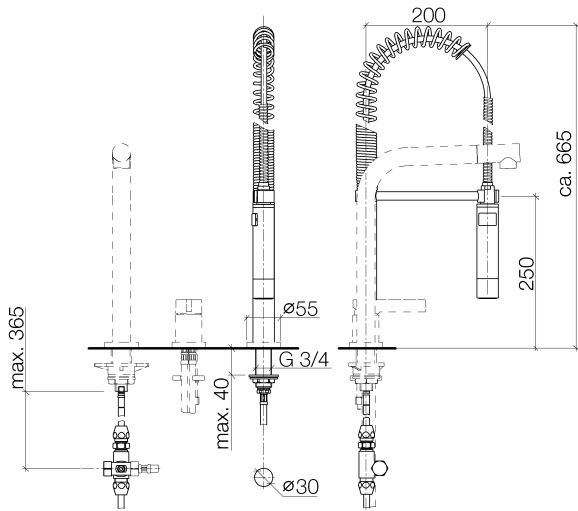

27 789 970

Fits: ELIO, TARA, TARA ULTRA

- spray flow
- automatic diverter for spout/Profi spray set
- height of mixer 665 mm
- individual rosette diameter 55mm
- profi spray hole diameter 30mm
- sprayface with anti-scaling system
- suspended spray with stainless steel spring (can be pivoted and locked)
- lead-free

The profi spray can be installed either with or without a rosette

Can only be combined with 32800790, 33826888, 32815888, 20815892, 33826875.

Intrinsic protection against back flow.

Button has to be pressed while using.

	Dark Chrome	27 789 970-19 0010
	Chrome	27 789 970-00 0010
	Brushed Platinum	27 789 970-06 0010
	Platinum	27 789 970-08 0010
	Brushed Chrome	27 789 970-93 0010
	Brushed Dark Platinum	27 789 970-99 0010

27 789 970

Flow rate chart

Codes & Standards

NSF/ANSI 372

Profi spray set - Dark Chrome

ELIO

27 789 970

Certificates