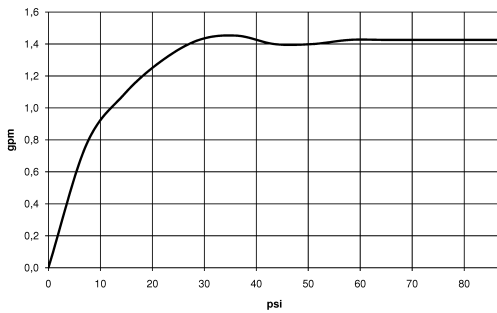

27 789 970

Flow rate chart

Codes & Standards

NSF/ANSI 372

Profi spray set - Dark Chrome

ELIO

27 789 970

Certificates