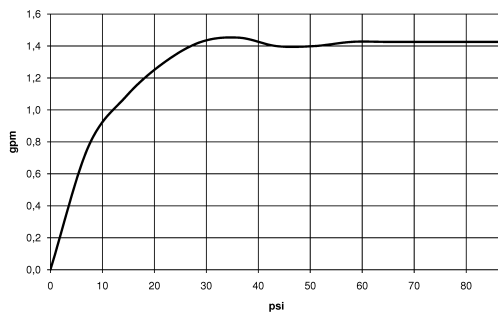

27 789 970

Flow rate chart

Codes & Standards

NSF/ANSI 372

Profi spray set - Brushed Dark Platinum

ELIO

27 789 970

Certificates