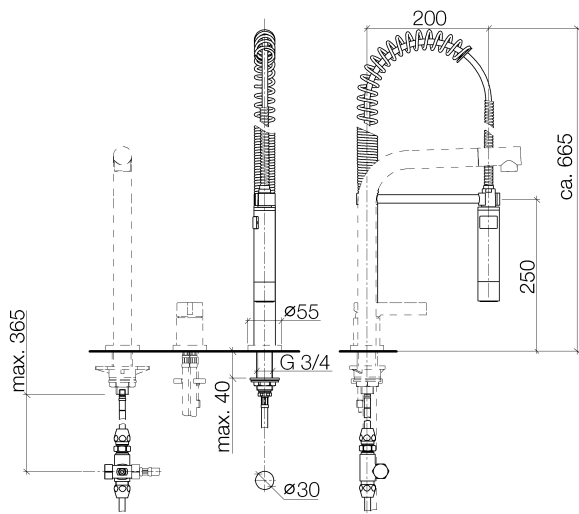

27 789 970

Fits: ELIO, TARA, TARA ULTRA

- spray flow
- automatic diverter for spout/Profi spray set
- height of mixer 665 mm
- individual rosette diameter 55mm
- profi spray hole diameter 30mm
- sprayface with anti-scaling system
- suspended spray with stainless steel spring (can be pivoted and locked)
- lead-free

The profi spray can be installed either with or without a rosette

Can only be combined with 32800790, 33826888, 32815888, 20815892, 33826875.

Intrinsic protection against back flow.

Button has to be pressed while using.

	Brushed Dark Platinum	27 789 970-99 0010
	Chrome	27 789 970-00 0010
	Brushed Platinum	27 789 970-06 0010
	Platinum	27 789 970-08 0010
	Dark Chrome	27 789 970-19 0010
	Brushed Chrome	27 789 970-93 0010

27 789 970

Flow rate chart

Codes & Standards

NSF/ANSI 372

Profi spray set - Brushed Dark Platinum

ELIO

27 789 970

Certificates