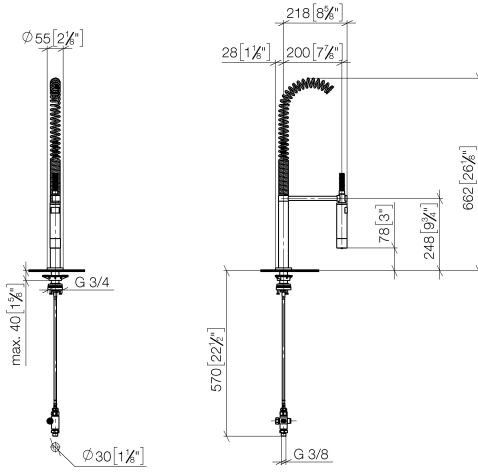

## Profi spray set - Chrome

27 799 970

- spray flow
- automatic diverter for spout/Profi spray set
- height of mixer 665 mm
- individual rosette diameter 55mm
- profi spray hole diameter 30mm
- sprayface with anti-scaling system
- suspended spray with stainless steel spring (can be pivoted and locked)
- lead-free

The profi spray can be installed either with or without a rosette

Can only be combined with 32815682, 33826861, 32815861, 33836888, 32816888, 20816892, 33836875, 32815875.

Intrinsic protection against back flow.

**Profi spray set - Chrome**

27 799 970

mm [inches]  
1:10

**Flow rate chart**

**Certificates**

LGA\_38647.

Belgaqua\_24-005-  
27\_3.

## Spare parts list

No.	Item Number	Name	Quantity used	Delivery time
1	90 17 09 046 12 90	diverter	1	2
2	90 24 03 250 00 90	nipple	1	2
3	04 23 10 004 03 90	fixing set	1	2
4	09 18 40 090 90	sleeve	1	2
5	04 30 04 104 00 90	hose	1	2
6	90 27 86 000 00-00	rosette	1	-
Spare part can no longer be ordered, please order the replacement item				
7	09 14 10 120 90	seal	1	2
8	09 14 10 031 90	seal	1	2
9	04 17 20 014 00-00	holder	1	10
10	09 31 11 049 90	pin	1	2
11	09 14 15 012 90	ring	1	2
12	09 14 10 003 90	seal	1	2
13	09 30 01 067 10-00	adaptor	1	10
14	90 23 01 141 00 90	back-flow preventer	1	2
15	09 23 01 046 90	back-flow preventer	1	2
16	90 30 02 065 00-00	hose	1	10
17	09 16 02 034 90	spring	1	2
18	90 18 40 035 00 90	sleeve	1	2
19	04 12 11 094 10-00	shower	1	10