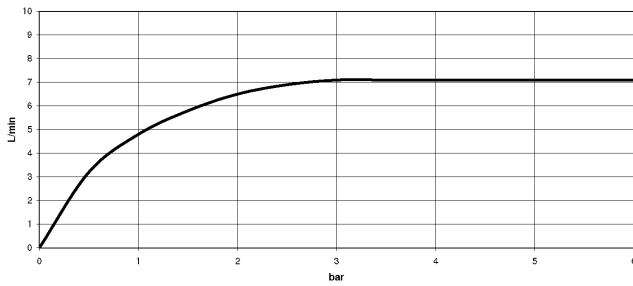

Button has to be pressed while using.

	Chrome	27 799 970-00
	Brushed Platinum	27 799 970-06
	Platinum	27 799 970-08
	Dark Chrome	27 799 970-19
	Brushed Chrome	27 799 970-93
	Brushed Dark Platinum	27 799 970-99

**Profi spray set - Chrome**

27 799 970

mm [inches]  
1:10

**Flow rate chart**

**Certificates**

LGA\_38647.

Belgaqua\_24-005-  
27\_3.