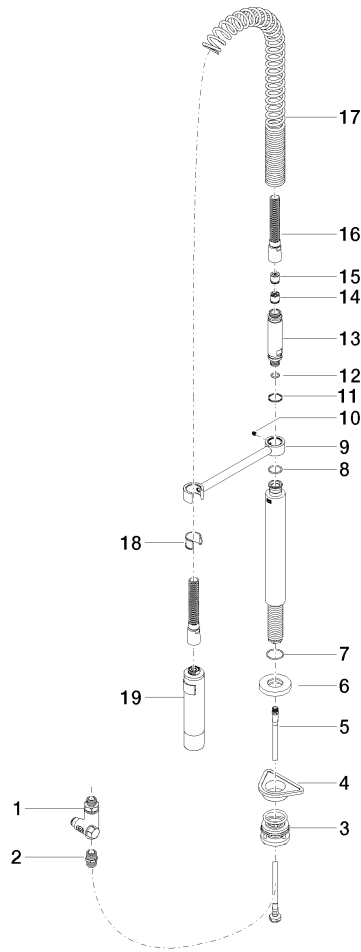

## Profi spray set - Chrome

27 799 970

- spray flow
- automatic diverter for spout/Profi spray set
- height of mixer 665 mm
- individual rosette diameter 55mm
- profi spray hole diameter 30mm
- sprayface with anti-scaling system
- suspended spray with stainless steel spring (can be pivoted and locked)
- lead-free

**Profi spray set - Chrome**

27 799 970

mm [inches]  
1:10

**Flow rate chart**

**Certificates**

LGA\_38647.

Belgaqua\_24-005-  
27\_3.

# Profi spray set - Chrome

27 799 970

Parts for other finishes can be found here: [Brushed](#) [Platinum](#)

## Spare parts list

No.	Item Number	Name	Quantity used	Delivery time
1	90 17 09 046 12 90	diverter	1	2
2	90 24 03 250 00 90	nipple	1	2
3	04 23 10 004 03 90	fixing set	1	2
4	09 18 40 090 90	sleeve	1	2
5	04 30 04 104 00 90	hose	1	2
6	90 27 86 000 00-00	rosette	1	-
Spare part can no longer be ordered, please order the replacement item				
7	09 14 10 120 90	seal	1	2
8	09 14 10 031 90	seal	1	2
9	04 17 20 014 00-00	holder	1	10
10	09 31 11 049 90	pin	1	2
11	09 14 15 012 90	ring	1	2
12	09 14 10 003 90	seal	1	2
13	09 30 01 067 10-00	adaptor	1	10
14	90 23 01 141 00 90	back-flow preventer	1	2
15	09 23 01 046 90	back-flow preventer	1	2
16	90 30 02 065 00-00	hose	1	10
17	09 16 02 034 90	spring	1	2
18	90 18 40 035 00 90	sleeve	1	2
19	04 12 11 094 10-00	shower	1	10