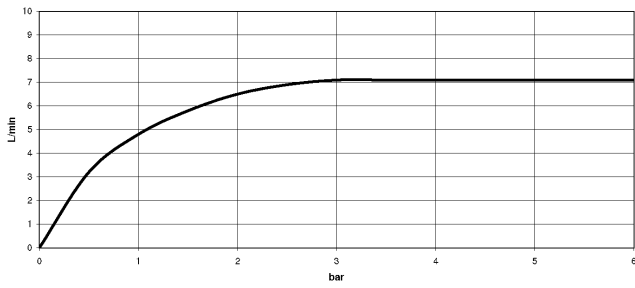

**Profi spray set - Chrome**

27 799 970

mm [inches]  
1:10

**Flow rate chart**

**Certificates**

LGA\_38647.

Belgaqua\_24-005-  
27\_3.