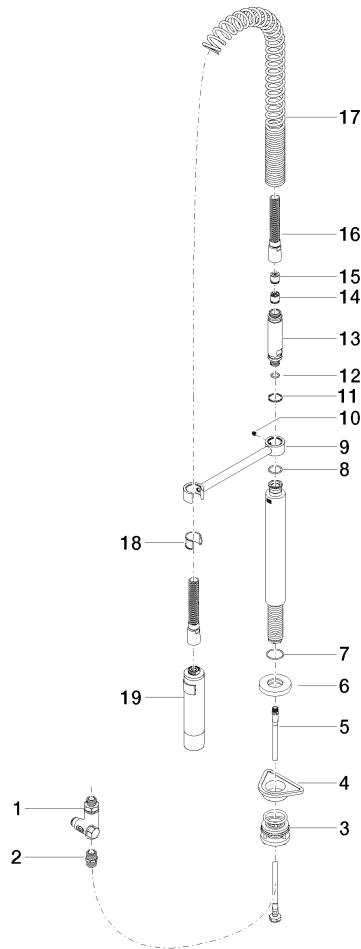

## Profi spray set - Chrome

27 799 970

- spray flow
- automatic diverter for spout/Profi spray set
- height of mixer 665 mm
- individual rosette diameter 55mm
- profi spray hole diameter 30mm
- sprayface with anti-scaling system
- suspended spray with stainless steel spring (can be pivoted and locked)
- lead-free

**Profi spray set - Chrome**

27 799 970

mm [inches]  
1:10

**Flow rate chart**

**Certificates**

LGA\_38647.

Belgaqua\_24-005-  
27\_3.

# Profi spray set - Chrome

27 799 970

Parts for other finishes can be found here: [Brushed](#) [Platinum](#)

## Spare parts list

No.	Item Number	Name	Quantity used	Delivery time
1	90 17 09 046 12 90	diverter	1	2
2	90 24 03 250 00 90	nipple	1	2
3	04 23 10 004 03 90	fixing set	1	2
4	09 18 40 090 90	sleeve	1	2
5	04 30 04 104 00 90	hose	1	2
6	90 27 86 000 00-00	rosette	1	-
Spare part can no longer be ordered, please order the replacement item				
7	09 14 10 120 90	seal	1	2
8	09 14 10 031 90	seal	1	2
9	04 17 20 014 00-00	holder	1	10
10	09 31 11 049 90	pin	1	2
11	09 14 15 012 90	ring	1	2
12	09 14 10 003 90	seal	1	2
13	09 30 01 067 10-00	adaptor	1	10
14	90 23 01 141 00 90	back-flow preventer	1	2
15	09 23 01 046 90	back-flow preventer	1	2
16	90 30 02 065 00-00	hose	1	10
17	09 16 02 034 90	spring	1	2
18	90 18 40 035 00 90	sleeve	1	2
19	04 12 11 094 10-00	shower	1	10