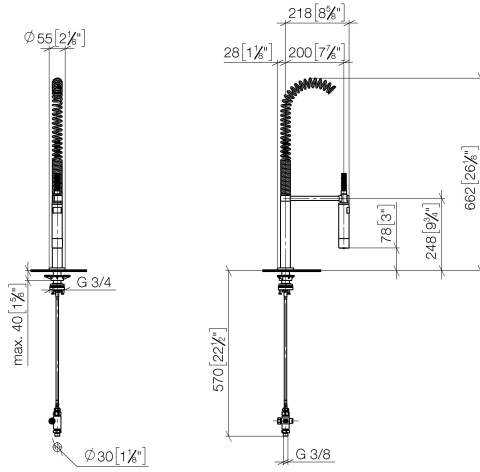

## Profi spray set - Chrome

27 799 970

- spray flow
- automatic diverter for spout/Profi spray set
- height of mixer 665 mm
- individual rosette diameter 55mm
- profi spray hole diameter 30mm
- sprayface with anti-scaling system
- suspended spray with stainless steel spring (can be pivoted and locked)
- lead-free

Can only be combined with 32815682, 33826861, 32815861, 33836888, 32816888, 20816892, 33836875, 32815875.

Intrinsic protection against back flow.

Operating unit can be positioned freely.

Button has to be pressed while using.

**Profi spray set - Chrome**

27 799 970

mm [inches]  
1:10

**Flow rate chart**

**Certificates**

LGA\_38647.

Belgaqua\_24-005-  
27\_3.

## Spare parts list

No.	Item Number	Name	Quantity used	Delivery time
1	90 17 09 046 12 90	diverter	1	2
2	90 24 03 250 00 90	nipple	1	2
3	04 23 10 004 03 90	fixing set	1	2
4	09 18 40 090 90	sleeve	1	2
5	04 30 04 104 00 90	hose	1	2
6	90 27 86 000 00-00	rosette	1	-
Spare part can no longer be ordered, please order the replacement item				
7	09 14 10 120 90	seal	1	2
8	09 14 10 031 90	seal	1	2
9	04 17 20 014 00-00	holder	1	10
10	09 31 11 049 90	pin	1	2
11	09 14 15 012 90	ring	1	2
12	09 14 10 003 90	seal	1	2
13	09 30 01 067 10-00	adaptor	1	10
14	90 23 01 141 00 90	back-flow preventer	1	2
15	09 23 01 046 90	back-flow preventer	1	2
16	90 30 02 065 00-00	hose	1	10
17	09 16 02 034 90	spring	1	2
18	90 18 40 035 00 90	sleeve	1	2
19	04 12 11 094 10-00	shower	1	10