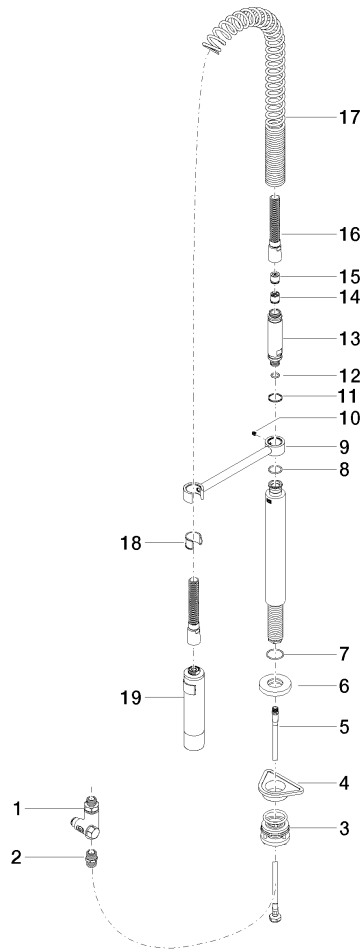

## Profi spray set - Brushed Platinum

27 799 970

- spray flow
- automatic diverter for spout/Profi spray set
- height of mixer 665 mm
- individual rosette diameter 55mm
- profi spray hole diameter 30mm
- sprayface with anti-scaling system
- suspended spray with stainless steel spring (can be pivoted and locked)
- lead-free

## Profi spray set - Brushed Platinum

27 799 970

mm [inches]  
1:10

### Flow rate chart

## Spare parts list

No.	Item Number	Name	Quantity used	Delivery time
1	90 17 09 046 12 90	diverter	1	2
2	90 24 03 250 00 90	nipple	1	2
3	04 23 10 004 03 90	fixing set	1	2
4	09 18 40 090 90	sleeve	1	2
5	04 30 04 104 00 90	hose	1	2
6	90 27 86 000 00-06	rosette	1	-
Spare part can no longer be ordered, please order the replacement item				
7	09 14 10 120 90	seal	1	2
8	09 14 10 031 90	seal	1	2
9	04 17 20 014 00-06	holder	1	10
10	09 31 11 049 90	pin	1	2
11	09 14 15 012 90	ring	1	2
12	09 14 10 003 90	seal	1	2
13	09 30 01 067 10-06	adaptor	1	10
14	90 23 01 141 00 90	back-flow preventer	1	2
15	09 23 01 046 90	back-flow preventer	1	2
16	90 30 02 065 00-06	hose	1	10
17	09 16 02 034 90	spring	1	2
18	90 18 40 035 00 90	sleeve	1	2
19	04 12 11 094 10-06	shower	1	10