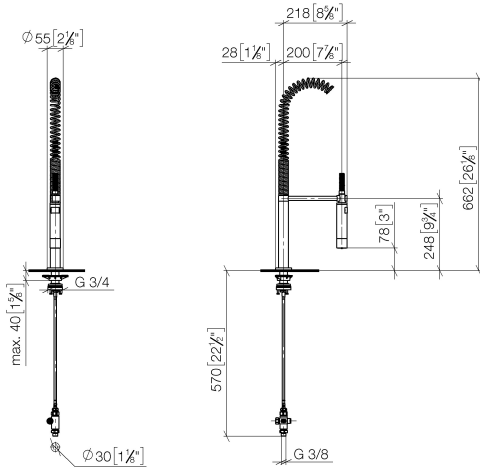

## Profi spray set - Brushed Platinum

27 799 970

- spray flow
- automatic diverter for spout/Profi spray set
- height of mixer 665 mm
- individual rosette diameter 55mm
- profi spray hole diameter 30mm
- sprayface with anti-scaling system
- suspended spray with stainless steel spring (can be pivoted and locked)
- lead-free

Can only be combined with 32815682, 33826861, 32815861, 33836888, 32816888, 20816892, 33836875, 32815875.

Intrinsic protection against back flow.

Operating unit can be positioned freely.

Button has to be pressed while using.

## Profi spray set - Brushed Platinum

27 799 970

mm [inches]  
1:10

## Spare parts list

No.	Item Number	Name	Quantity used	Delivery time
1	90 17 09 046 12 90	diverter	1	2
2	90 24 03 250 00 90	nipple	1	2
3	04 23 10 004 03 90	fixing set	1	2
4	09 18 40 090 90	sleeve	1	2
5	04 30 04 104 00 90	hose	1	2
6	90 27 86 000 00-06	rosette	1	-
Spare part can no longer be ordered, please order the replacement item				
7	09 14 10 120 90	seal	1	2
8	09 14 10 031 90	seal	1	2
9	04 17 20 014 00-06	holder	1	10
10	09 31 11 049 90	pin	1	2
11	09 14 15 012 90	ring	1	2
12	09 14 10 003 90	seal	1	2
13	09 30 01 067 10-06	adaptor	1	10
14	90 23 01 141 00 90	back-flow preventer	1	2
15	09 23 01 046 90	back-flow preventer	1	2
16	90 30 02 065 00-06	hose	1	10
17	09 16 02 034 90	spring	1	2
18	90 18 40 035 00 90	sleeve	1	2
19	04 12 11 094 10-06	shower	1	10