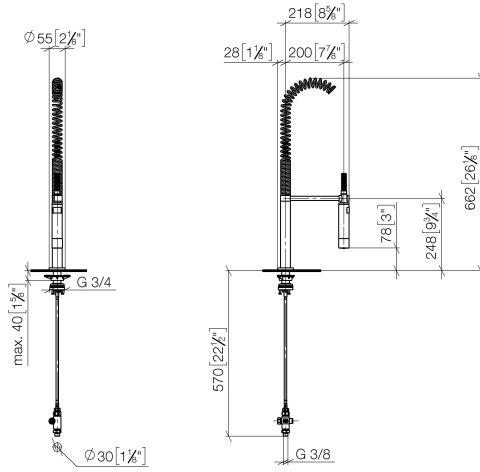

Profi spray set - Dark Chrome

27 799 970

- spray flow
- automatic diverter for spout/Profi spray set
- height of mixer 665 mm
- individual rosette diameter 55mm
- profi spray hole diameter 30mm
- sprayface with anti-scaling system
- suspended spray with stainless steel spring (can be pivoted and locked)
- lead-free

Can only be combined with 32815682, 33826861, 32815861, 33836888, 32816888, 20816892, 33836875, 32815875.

Intrinsic protection against back flow.

Operating unit can be positioned freely.

Button has to be pressed while using.

The profi spray can be installed either with or without a rosette

	Dark Chrome	27 799 970-19
	Chrome	27 799 970-00
	Brushed Platinum	27 799 970-06
	Platinum	27 799 970-08
	Brushed Chrome	27 799 970-93
	Brushed Dark Platinum	27 799 970-99

Profi spray set - Dark Chrome

27 799 970

mm [inches]
1:10

Flow rate chart

Certificates

LGA_38647.

Belgaqua_24-005-
27_3.

Profi spray set - Dark Chrome