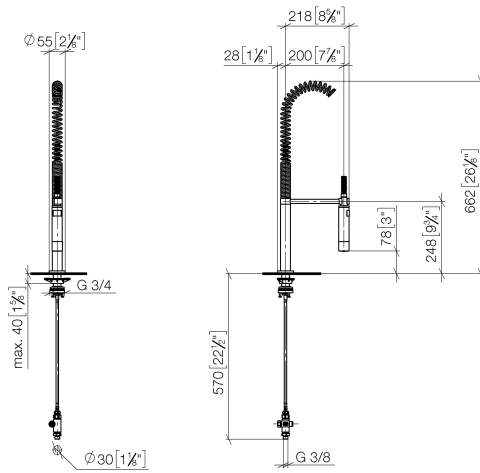

Profi spray set - Brushed Dark Platinum

27 799 970

- spray flow
- automatic diverter for spout/Profi spray set
- height of mixer 665 mm
- individual rosette diameter 55mm
- profi spray hole diameter 30mm
- sprayface with anti-scaling system
- suspended spray with stainless steel spring (can be pivoted and locked)
- lead-free

Can only be combined with 32815682, 33826861, 32815861, 33836888, 32816888, 20816892, 33836875, 32815875.

Intrinsic protection against back flow.

Operating unit can be positioned freely.

Button has to be pressed while using.

The profi spray can be installed either with or without a rosette

	Brushed Dark Platinum	27 799 970-99
	Chrome	27 799 970-00
	Brushed Platinum	27 799 970-06
	Platinum	27 799 970-08
	Dark Chrome	27 799 970-19
	Brushed Chrome	27 799 970-93

Profi spray set - Brushed Dark Platinum

27 799 970

mm [inches]
1:10

Flow rate chart

Certificates

LGA_38647.

Belgaqua_24-005-
27_3.

Profi spray set - Brushed Dark Platinum