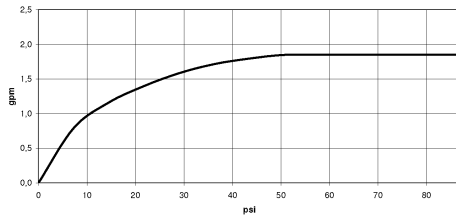

Hand shower set with integrated shower holder FlowReduce - Platinum

TARA

27 802 660

Fits: TARA, VAIA, META

- COMPACT RAIN, max. flow rate 6.8 l/min (at 3 bar)
- with anti-scale system
- 3/8" shower outlet
- metal shower hose 1250mm with integrated anti-twist protection
- rosette Ø 60 mm
- 1/2" connection
- This product reduces water consumption by % (compared to requirements of EPAAct '92)
- This product can contribute to Water Use Reduction in LEED® Green Building Rating
- This product can help a building meet the requirements of Green Building Rating Systems, e.g. LEED®, BREEAM®, DGNB

Recommended miscellaneous

Concealed adapter -

35 080 970-90
0010

Recommended miscellaneous

Concealed adapter -

35 080 970-90
0010

27 802 660

mm [inches]

Flow rate chart

Codes & Standards

ASME
A112.18.1/CSA
B125.1

California Energy
Commission
(CEC)

Hand shower set with integrated shower holder FlowReduce - Platinum

TARA

27 802 660

Certificates