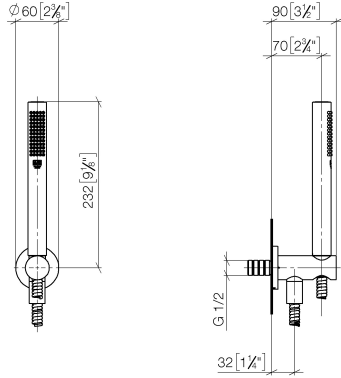

Hand shower set with integrated shower holder FlowReduce - Platinum

TARA

27 802 660

Fits: TARA, VAIA, META

- COMPACT RAIN, max. flow rate 6.8 l/min (at 3 bar)
- with anti-scale system
- 3/8" shower outlet
- metal shower hose 1250mm with integrated anti-twist protection
- rosette Ø 60 mm
- 1/2" connection
- This product reduces water consumption by % (compared to requirements of EPAAct '92)
- This product can contribute to Water Use Reduction in LEED® Green Building Rating
- This product can help a building meet the requirements of Green Building Rating Systems, e.g. LEED®, BREEAM®, DGNB

Recommended miscellaneous

Concealed adapter -

35 080 970-90
0010

Recommended miscellaneous

Concealed adapter -

35 080 970-90
0010

27 802 660

mm [inches]

Flow rate chart

Codes & Standards

ASME
A112.18.1/CSA
B125.1

California Energy
Commission
(CEC)

Hand shower set with integrated shower holder FlowReduce - Platinum

TARA

27 802 660

Certificates

LGA_29985.

27 802 660

Spare parts list

No.	Item Number	Name	Quantity used	Delivery time
1	90 12 11 140 30-08	shower	1	40
2	28 490 660-08	Wall elbow with integrated shower holder - Platinum	1	40
3	90 30 02 072 00-08	Metal shower hose 1/2" x 3/8" x 1250 mm - Platinum	1	40
4	90 14 20 026 00 90	seal	1	2