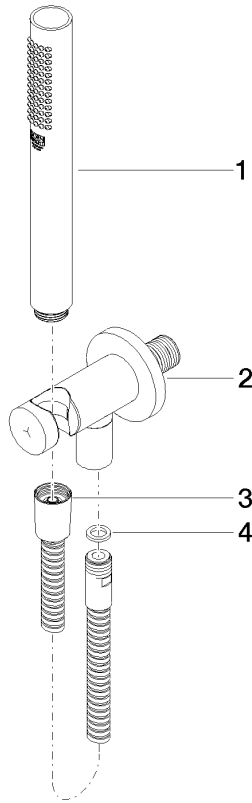

Hand shower set with integrated shower holder FlowReduce - Platinum

TARA

27 802 660

Fits: TARA, VAIA, META

- COMPACT RAIN, max. flow rate 6.8 l/min (at 3 bar)
- with anti-scale system
- 3/8" shower outlet
- metal shower hose 1250mm with integrated anti-twist protection
- rosette Ø 60 mm
- 1/2" connection
- This product reduces water consumption by % (compared to requirements of EPAAct '92)
- This product can contribute to Water Use Reduction in LEED® Green Building Rating
- This product can help a building meet the requirements of Green Building Rating Systems, e.g. LEED®, BREEAM®, DGNB

Intrinsic protection against back flow.

	Platinum	27 802 660-08 0010
	Chrome	27 802 660-00 0010
	Brushed Platinum	27 802 660-06 0010
	Dark Chrome	27 802 660-19 0010
	Light Gold	27 802 660-26 0010
	Brushed Light Gold	27 802 660-27 0010
	Brushed Durabronze (23kt Gold)	27 802 660-28 0010
	Matte Black	27 802 660-33 0010
	Brushed Bronze	27 802 660-42 0010
	Brushed Champagne (22kt Gold)	27 802 660-46 0010
	Champagne (22kt Gold)	27 802 660-47 0010
	Brushed Chrome	27 802 660-93 0010
	Brushed Dark Platinum	27 802 660-99 0010

Flow rate chart

Codes & Standards

ASME
A112.18.1/CSA
B125.1

California Energy
Commission
(CEC)

Hand shower set with integrated shower holder FlowReduce - Platinum

TARA

27 802 660

Certificates

LGA_29985.

27 802 660

Spare parts list

No.	Item Number	Name	Quantity used	Delivery time
1	90 12 11 140 30-08	shower	1	40
2	28 490 660-08	Wall elbow with integrated shower holder - Platinum	1	40
3	90 30 02 072 00-08	Metal shower hose 1/2" x 3/8" x 1250 mm - Platinum	1	40
4	90 14 20 026 00 90	seal	1	2