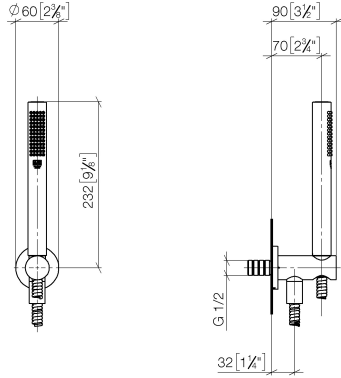

27 802 660

Fits: TARA, VAIA, META

- COMPACT RAIN, max. flow rate 6.8 l/min (at 3 bar)
- with anti-scale system
- 3/8" shower outlet
- metal shower hose 1250mm with integrated anti-twist protection
- rosette Ø 60 mm
- 1/2" connection
- This product reduces water consumption by % (compared to requirements of EPAAct '92)
- This product can contribute to Water Use Reduction in LEED® Green Building Rating
- This product can help a building meet the requirements of Green Building Rating Systems, e.g. LEED®, BREEAM®, DGNB

Intrinsic protection against back flow.

	Dark Chrome	27 802 660-19 0010
	Chrome	27 802 660-00 0010
	Brushed Platinum	27 802 660-06 0010
	Platinum	27 802 660-08 0010
	Light Gold	27 802 660-26 0010
	Brushed Light Gold	27 802 660-27 0010
	Brushed Durabronze (23kt Gold)	27 802 660-28 0010
	Matte Black	27 802 660-33 0010
	Brushed Bronze	27 802 660-42 0010
	Brushed Champagne (22kt Gold)	27 802 660-46 0010
	Champagne (22kt Gold)	27 802 660-47 0010
	Brushed Chrome	27 802 660-93 0010
	Brushed Dark Platinum	27 802 660-99 0010

27 802 660

mm [inches]

Flow rate chart

Codes & Standards

ASME
A112.18.1/CSA
B125.1

California Energy
Commission
(CEC)

Hand shower set with integrated shower holder FlowReduce - Dark Chrome

TARA