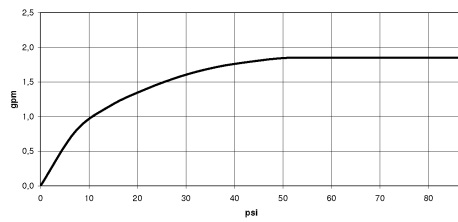

27 802 660

Fits: TARA, VAIA, META

- COMPACT RAIN, max. flow rate 6.8 l/min (at 3 bar)
- with anti-scale system
- 3/8" shower outlet
- metal shower hose 1250mm with integrated anti-twist protection
- rosette Ø 60 mm
- 1/2" connection
- This product reduces water consumption by % (compared to requirements of EPAAct '92)
- This product can contribute to Water Use Reduction in LEED® Green Building Rating
- This product can help a building meet the requirements of Green Building Rating Systems, e.g. LEED®, BREEAM®, DGNB

Intrinsic protection against back flow.

	Dark Chrome	27 802 660-19 0010
	Chrome	27 802 660-00 0010
	Brushed Platinum	27 802 660-06 0010
	Platinum	27 802 660-08 0010
	Light Gold	27 802 660-26 0010
	Brushed Light Gold	27 802 660-27 0010
	Brushed Durabronze (23kt Gold)	27 802 660-28 0010
	Matte Black	27 802 660-33 0010
	Brushed Bronze	27 802 660-42 0010
	Brushed Champagne (22kt Gold)	27 802 660-46 0010
	Champagne (22kt Gold)	27 802 660-47 0010
	Brushed Chrome	27 802 660-93 0010
	Brushed Dark Platinum	27 802 660-99 0010

27 802 660

mm [inches]

Flow rate chart

Codes & Standards

ASME
A112.18.1/CSA
B125.1

California Energy
Commission
(CEC)

Hand shower set with integrated shower holder FlowReduce - Dark Chrome

TARA