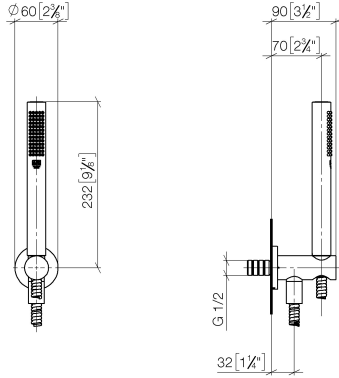

Hand shower set with integrated shower holder FlowReduce - Light Gold

TARA

27 802 660

Fits: TARA, VAIA, META

- COMPACT RAIN, max. flow rate 6.8 l/min (at 3 bar)
- with anti-scale system
- 3/8" shower outlet
- metal shower hose 1250mm with integrated anti-twist protection
- rosette Ø 60 mm
- 1/2" connection
- This product reduces water consumption by % (compared to requirements of EPAAct '92)
- This product can contribute to Water Use Reduction in LEED® Green Building Rating
- This product can help a building meet the requirements of Green Building Rating Systems, e.g. LEED®, BREEAM®, DGNB

Intrinsic protection against back flow.

	Light Gold	27 802 660-26 0010
	Chrome	27 802 660-00 0010
	Brushed Platinum	27 802 660-06 0010
	Platinum	27 802 660-08 0010
	Dark Chrome	27 802 660-19 0010
	Brushed Light Gold	27 802 660-27 0010
	Brushed Durabronze (23kt Gold)	27 802 660-28 0010
	Matte Black	27 802 660-33 0010
	Brushed Bronze	27 802 660-42 0010
	Brushed Champagne (22kt Gold)	27 802 660-46 0010
	Champagne (22kt Gold)	27 802 660-47 0010
	Brushed Chrome	27 802 660-93 0010
	Brushed Dark Platinum	27 802 660-99 0010

27 802 660

mm [inches]

Flow rate chart

Codes & Standards

ASME
A112.18.1/CSA
B125.1

California Energy
Commission
(CEC)

DIN 4109

ISO 3822

Parts for other finishes can be found here: [Chrome](#)

Hand shower set with integrated shower holder FlowReduce - Light Gold

TARA

27 802 660

Spare parts list

Product version from 10/1/2023

No.	Item Number	Name	Quantity used	Delivery time
	90 12 11 140 30-26	shower	4	30