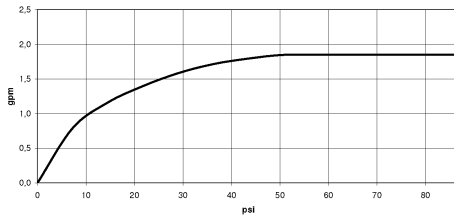

Hand shower set with integrated shower holder FlowReduce - Light Gold

TARA

27 802 660

Fits: TARA, VAIA, META

- COMPACT RAIN, max. flow rate 6.8 l/min (at 3 bar)
- with anti-scale system
- 3/8" shower outlet
- metal shower hose 1250mm with integrated anti-twist protection
- rosette Ø 60 mm
- 1/2" connection
- This product reduces water consumption by % (compared to requirements of EPAAct '92)
- This product can contribute to Water Use Reduction in LEED® Green Building Rating
- This product can help a building meet the requirements of Green Building Rating Systems, e.g. LEED®, BREEAM®, DGNB

Intrinsic protection against back flow.

	Light Gold	27 802 660-26 0010
	Chrome	27 802 660-00 0010
	Brushed Platinum	27 802 660-06 0010
	Platinum	27 802 660-08 0010
	Dark Chrome	27 802 660-19 0010
	Brushed Light Gold	27 802 660-27 0010
	Brushed Durabronze (23kt Gold)	27 802 660-28 0010
	Matte Black	27 802 660-33 0010
	Brushed Bronze	27 802 660-42 0010
	Brushed Champagne (22kt Gold)	27 802 660-46 0010
	Champagne (22kt Gold)	27 802 660-47 0010
	Brushed Chrome	27 802 660-93 0010
	Brushed Dark Platinum	27 802 660-99 0010

27 802 660

mm [inches]

Flow rate chart

Codes & Standards

ASME
A112.18.1/CSA
B125.1

California Energy
Commission
(CEC)

DIN 4109

ISO 3822