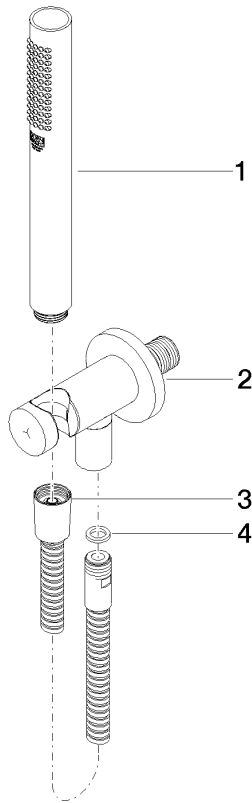

Hand shower set with integrated shower holder FlowReduce - Light Gold

TARA

27 802 660

Fits: TARA, VAIA, META

- COMPACT RAIN, max. flow rate 6.8 l/min (at 3 bar)
- with anti-scale system
- 3/8" shower outlet
- metal shower hose 1250mm with integrated anti-twist protection
- rosette Ø 60 mm
- 1/2" connection
- This product reduces water consumption by % (compared to requirements of EPAAct '92)
- This product can contribute to Water Use Reduction in LEED® Green Building Rating
- This product can help a building meet the requirements of Green Building Rating Systems, e.g. LEED®, BREEAM®, DGNB

27 802 660

mm [inches]

Flow rate chart

Codes & Standards

ASME
A112.18.1/CSA
B125.1

California Energy
Commission
(CEC)

DIN 4109

ISO 3822

Ü-Zeichen

Hand shower set with integrated shower holder FlowReduce - Light Gold

TARA

27 802 660

Certificates

LGA_29

27 802 660

Product version from 10/1/2023

Parts for other finishes can be found here: [Chrome](#)

Hand shower set with integrated shower holder FlowReduce - Light Gold

TARA

27 802 660

Spare parts list

Product version from 10/1/2023

No.	Item Number	Name	Quantity used	Delivery time
	90 12 11 140 30-26	shower	4	30