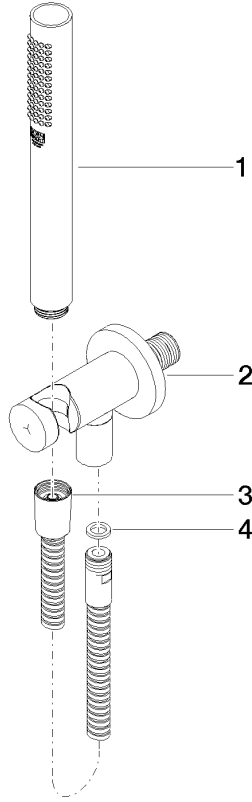

Hand shower set with integrated shower holder FlowReduce - Brushed Light Gold

TARA

27 802 660

Fits: TARA, VAIA, META

- COMPACT RAIN, max. flow rate 6.8 l/min (at 3 bar)
- with anti-scale system
- 3/8" shower outlet
- metal shower hose 1250mm with integrated anti-twist protection
- rosette Ø 60 mm
- 1/2" connection
- This product reduces water consumption by % (compared to requirements of EPAAct '92)
- This product can contribute to Water Use Reduction in LEED® Green Building Rating
- This product can help a building meet the requirements of Green Building Rating Systems, e.g. LEED®, BREEAM®, DGNB

Intrinsic protection against back flow.

	Brushed Light Gold	27 802 660-27 0010
	Chrome	27 802 660-00 0010
	Brushed Platinum	27 802 660-06 0010
	Platinum	27 802 660-08 0010
	Dark Chrome	27 802 660-19 0010
	Light Gold	27 802 660-26 0010
	Brushed Durabronze (23kt Gold)	27 802 660-28 0010
	Matte Black	27 802 660-33 0010
	Brushed Bronze	27 802 660-42 0010
	Brushed Champagne (22kt Gold)	27 802 660-46 0010
	Champagne (22kt Gold)	27 802 660-47 0010
	Brushed Chrome	27 802 660-93 0010
	Brushed Dark Platinum	27 802 660-99 0010

27 802 660
mm [inches]

Flow rate chart

Codes & Standards

ASME
A112.18.1/CSA
B125.1

California Energy
Commission
(CEC)

Hand shower set with integrated shower holder FlowReduce - Brushed Light
Gold

TARA

27 802 660

Certificates

LGA_29985.

27 802 660
Parts for other
finishes can be found
here: [Chrome](#)

Spare parts list

No.	Item Number	Name	Quantity used	Delivery time
1	90 12 11 140 30-27	shower	1	30
2	28 490 660-27	Wall elbow with integrated shower holder - Brushed Light Gold	1	30
3	90 30 02 072 00-27	Metal shower hose 1/2" x 3/8" x 1250 mm - Brushed Light Gold	1	30
4	90 14 20 026 00 90	seal	1	2