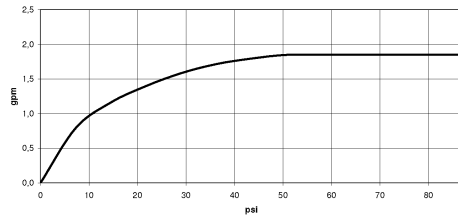

Hand shower set with integrated shower holder FlowReduce - Brushed Light Gold

TARA

27 802 660

Fits: TARA, VAIA, META

- COMPACT RAIN, max. flow rate 6.8 l/min (at 3 bar)
- with anti-scale system
- 3/8" shower outlet
- metal shower hose 1250mm with integrated anti-twist protection
- rosette Ø 60 mm
- 1/2" connection
- This product reduces water consumption by % (compared to requirements of EPAAct '92)
- This product can contribute to Water Use Reduction in LEED® Green Building Rating
- This product can help a building meet the requirements of Green Building Rating Systems, e.g. LEED®, BREEAM®, DGNB

Intrinsic protection against back flow.

	Brushed Light Gold	27 802 660-27 0010
	Chrome	27 802 660-00 0010
	Brushed Platinum	27 802 660-06 0010
	Platinum	27 802 660-08 0010
	Dark Chrome	27 802 660-19 0010
	Light Gold	27 802 660-26 0010
	Brushed Durabronze (23kt Gold)	27 802 660-28 0010
	Matte Black	27 802 660-33 0010
	Brushed Bronze	27 802 660-42 0010
	Brushed Champagne (22kt Gold)	27 802 660-46 0010
	Champagne (22kt Gold)	27 802 660-47 0010
	Brushed Chrome	27 802 660-93 0010
	Brushed Dark Platinum	27 802 660-99 0010

27 802 660
mm [inches]

Flow rate chart

Codes & Standards

ASME
A112.18.1/CSA
B125.1

California Energy
Commission
(CEC)

Hand shower set with integrated shower holder FlowReduce - Brushed Light
Gold

TARA

27 802 660