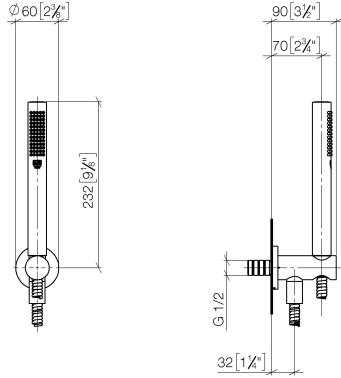

Hand shower set with integrated shower holder FlowReduce - Brushed Light Gold

TARA

27 802 660

Fits: TARA, VAIA, META

- COMPACT RAIN, max. flow rate 6.8 l/min (at 3 bar)
- with anti-scale system
- 3/8" shower outlet
- metal shower hose 1250mm with integrated anti-twist protection
- rosette Ø 60 mm
- 1/2" connection
- This product reduces water consumption by % (compared to requirements of EPAAct '92)
- This product can contribute to Water Use Reduction in LEED® Green Building Rating
- This product can help a building meet the requirements of Green Building Rating Systems, e.g. LEED®, BREEAM®, DGNB

Intrinsic protection against back flow.

	Brushed Light Gold	27 802 660-27 0010
	Chrome	27 802 660-00 0010
	Brushed Platinum	27 802 660-06 0010
	Platinum	27 802 660-08 0010
	Dark Chrome	27 802 660-19 0010
	Light Gold	27 802 660-26 0010
	Brushed Durabronze (23kt Gold)	27 802 660-28 0010
	Matte Black	27 802 660-33 0010
	Brushed Bronze	27 802 660-42 0010
	Brushed Champagne (22kt Gold)	27 802 660-46 0010
	Champagne (22kt Gold)	27 802 660-47 0010
	Brushed Chrome	27 802 660-93 0010
	Brushed Dark Platinum	27 802 660-99 0010

27 802 660
mm [inches]

Flow rate chart

Codes & Standards

ASME
A112.18.1/CSA
B125.1

California Energy
Commission
(CEC)

Hand shower set with integrated shower holder FlowReduce - Brushed Light
Gold

TARA

27 802 660

Certificates

LGA_29985.

27 802 660
Parts for other
finishes can be found
here: [Chrome](#)

Spare parts list

No.	Item Number	Name	Quantity used	Delivery time
1	90 12 11 140 30-27	shower	1	30
2	28 490 660-27	Wall elbow with integrated shower holder - Brushed Light Gold	1	30
3	90 30 02 072 00-27	Metal shower hose 1/2" x 3/8" x 1250 mm - Brushed Light Gold	1	30
4	90 14 20 026 00 90	seal	1	2