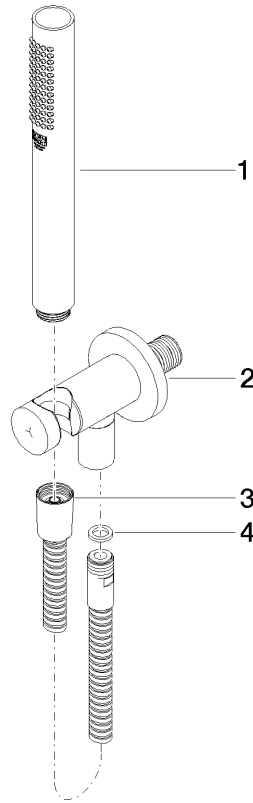

**Hand shower set with integrated shower holder FlowReduce - Brushed Durabronze (23kt Gold)**

TARA

27 802 660

Fits: TARA, VAIA, META

- COMPACT RAIN, max. flow rate 6.8 l/min (at 3 bar)
- with anti-scale system
- 3/8" shower outlet
- metal shower hose 1250mm with integrated anti-twist protection
- rosette Ø 60 mm
- 1/2" connection
- This product reduces water consumption by % (compared to requirements of EPAct '92)
- This product can contribute to Water Use Reduction in LEED® Green Building Rating
- This product can help a building meet the requirements of Green Building Rating Systems, e.g. LEED®, BREEAM®, DGNB

**Recommended miscellaneous**

**Concealed adapter -**

35 080 970-90  
0010

**Hand shower set with integrated shower holder FlowReduce - Brushed  
Durabronz (23kt Gold)**

TARA

27 802 660  
mm [inches]

**Flow rate chart**

**Codes & Standards**

ASME  
A112.18.1/CSA  
B125.1

California Energy  
Commission  
(CEC)

Hand shower set with integrated shower holder FlowReduce - Brushed  
Durabronz (23kt Gold)

---

TARA

27 802 660

Certificates

### Spare parts list

No.	Item Number	Name	Quantity used	Delivery time
1	90 12 11 140 30-28	shower	1	20
2	28 490 660-28	Wall elbow with integrated shower holder - Brushed Durabronz (23kt Gold)	1	20
3	90 30 02 072 00-28	Metal shower hose 1/2" x 3/8" x 1250 mm - Brushed Durabronz (23kt Gold)	1	20
4	90 14 20 026 00 90	seal	1	2