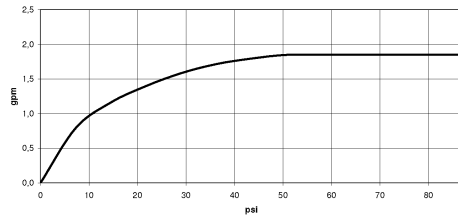

**Hand shower set with integrated shower holder FlowReduce - Brushed Durabronze (23kt Gold)**

TARA

27 802 660

Fits: TARA, VAIA, META

- COMPACT RAIN, max. flow rate 6.8 l/min (at 3 bar)
- with anti-scale system
- 3/8" shower outlet
- metal shower hose 1250mm with integrated anti-twist protection
- rosette Ø 60 mm
- 1/2" connection
- This product reduces water consumption by % (compared to requirements of EPAct '92)
- This product can contribute to Water Use Reduction in LEED® Green Building Rating
- This product can help a building meet the requirements of Green Building Rating Systems, e.g. LEED®, BREEAM®, DGNB

**Recommended miscellaneous**

**Concealed adapter -**

35 080 970-90  
0010

**Hand shower set with integrated shower holder FlowReduce - Brushed  
Durabronz (23kt Gold)**

TARA

27 802 660  
mm [inches]

**Flow rate chart**