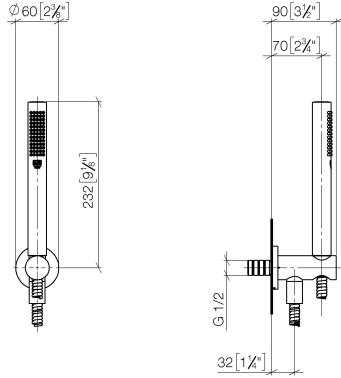

**Hand shower set with integrated shower holder FlowReduce - Brushed Durabronze (23kt Gold)**

TARA

27 802 660

Fits: TARA, VAIA, META

- COMPACT RAIN, max. flow rate 6.8 l/min (at 3 bar)
- with anti-scale system
- 3/8" shower outlet
- metal shower hose 1250mm with integrated anti-twist protection
- rosette Ø 60 mm
- 1/2" connection
- This product reduces water consumption by % (compared to requirements of EPAct '92)
- This product can contribute to Water Use Reduction in LEED® Green Building Rating
- This product can help a building meet the requirements of Green Building Rating Systems, e.g. LEED®, BREEAM®, DGNB

**Recommended miscellaneous**

**Concealed adapter -**

35 080 970-90  
0010

**Hand shower set with integrated shower holder FlowReduce - Brushed  
Durabronz (23kt Gold)**

TARA

27 802 660  
mm [inches]

**Flow rate chart**

**Codes & Standards**

ASME  
A112.18.1/CSA  
B125.1

California Energy  
Commission  
(CEC)

Hand shower set with integrated shower holder FlowReduce - Brushed  
Durabronz (23kt Gold)

---

TARA

27 802 660

Certificates

### Spare parts list

No.	Item Number	Name	Quantity used	Delivery time
1	90 12 11 140 30-28	shower	1	20
2	28 490 660-28	Wall elbow with integrated shower holder - Brushed Durabronz (23kt Gold)	1	20
3	90 30 02 072 00-28	Metal shower hose 1/2" x 3/8" x 1250 mm - Brushed Durabronz (23kt Gold)	1	20
4	90 14 20 026 00 90	seal	1	2