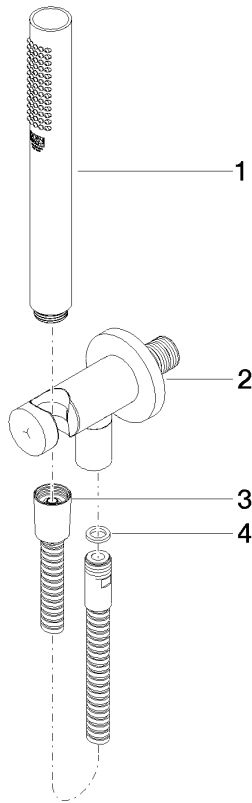

Hand shower set with integrated shower holder FlowReduce - Matte Black

TARA

27 802 660

Fits: TARA, VAIA, META

- COMPACT RAIN, max. flow rate 6.8 l/min (at 3 bar)
- with anti-scale system
- 3/8" shower outlet
- metal shower hose 1250mm with integrated anti-twist protection
- rosette Ø 60 mm
- 1/2" connection
- This product reduces water consumption by % (compared to requirements of EPAAct '92)
- This product can contribute to Water Use Reduction in LEED® Green Building Rating
- This product can help a building meet the requirements of Green Building Rating Systems, e.g. LEED®, BREEAM®, DGNB

Intrinsic protection against back flow.

	Matte Black	27 802 660-33 0010
	Chrome	27 802 660-00 0010
	Brushed Platinum	27 802 660-06 0010
	Platinum	27 802 660-08 0010
	Dark Chrome	27 802 660-19 0010
	Light Gold	27 802 660-26 0010
	Brushed Light Gold	27 802 660-27 0010
	Brushed Durabronze (23kt Gold)	27 802 660-28 0010
	Brushed Bronze	27 802 660-42 0010
	Brushed Champagne (22kt Gold)	27 802 660-46 0010
	Champagne (22kt Gold)	27 802 660-47 0010
	Brushed Chrome	27 802 660-93 0010
	Brushed Dark Platinum	27 802 660-99 0010

Recommended miscellaneous

Concealed adapter -

35 080 970-90
0010

27 802 660

mm [inches]

Flow rate chart

Codes & Standards

ASME
A112.18.1/CSA
B125.1

LGA_29

27 802 660

Product version from 10/1/2023

Hand shower set with integrated shower holder FlowReduce - Matte Black

TARA

27 802 660

Spare parts list

Product version from 10/1/2023