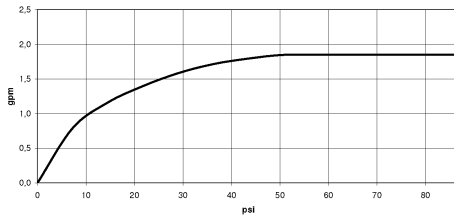

Hand shower set with integrated shower holder FlowReduce - Matte Black

TARA

27 802 660

Fits: TARA, VAIA, META

- COMPACT RAIN, max. flow rate 6.8 l/min (at 3 bar)
- with anti-scale system
- 3/8" shower outlet
- metal shower hose 1250mm with integrated anti-twist protection
- rosette Ø 60 mm
- 1/2" connection
- This product reduces water consumption by % (compared to requirements of EPAAct '92)
- This product can contribute to Water Use Reduction in LEED® Green Building Rating
- This product can help a building meet the requirements of Green Building Rating Systems, e.g. LEED®, BREEAM®, DGNB

Recommended miscellaneous

Concealed adapter -

35 080 970-90
0010

27 802 660

mm [inches]

Flow rate chart

Codes & Standards

ASME
A112.18.1/CSA
B125.1