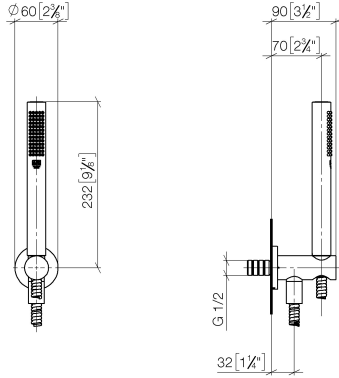

Hand shower set with integrated shower holder FlowReduce - Matte Black

TARA

27 802 660

Fits: TARA, VAIA, META

- COMPACT RAIN, max. flow rate 6.8 l/min (at 3 bar)
- with anti-scale system
- 3/8" shower outlet
- metal shower hose 1250mm with integrated anti-twist protection
- rosette Ø 60 mm
- 1/2" connection
- This product reduces water consumption by % (compared to requirements of EPAAct '92)
- This product can contribute to Water Use Reduction in LEED® Green Building Rating
- This product can help a building meet the requirements of Green Building Rating Systems, e.g. LEED®, BREEAM®, DGNB

Recommended miscellaneous

Concealed adapter -

35 080 970-90
0010

27 802 660

mm [inches]

Flow rate chart

Codes & Standards

ASME
A112.18.1/CSA
B125.1