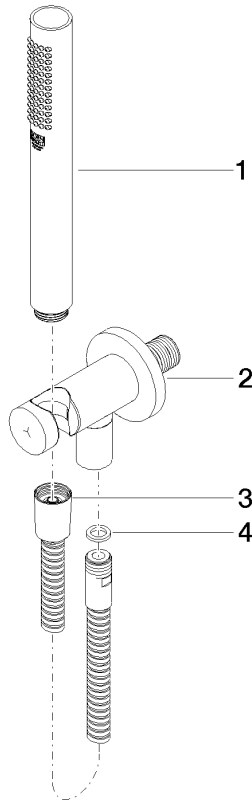

**Hand shower set with integrated shower holder FlowReduce - Brushed
Champagne (22kt Gold)**

TARA

27 802 660

Fits: TARA, VAIA, META

- COMPACT RAIN, max. flow rate 6.8 l/min (at 3 bar)
- with anti-scale system
- 3/8" shower outlet
- metal shower hose 1250mm with integrated anti-twist protection
- rosette Ø 60 mm
- 1/2" connection
- This product reduces water consumption by % (compared to requirements of EAct '92)
- This product can contribute to Water Use Reduction in LEED® Green Building Rating
- This product can help a building meet the requirements of Green Building Rating Systems, e.g. LEED®, BREEAM®, DGNB

**Hand shower set with integrated shower holder FlowReduce - Brushed
Champagne (22kt Gold)**

TARA

27 802 660
mm [inches]

Flow rate chart

Codes & Standards

ASME A112.18.1/CSA B125.1	California Energy Commission (CEC)
---------------------------------	--

Hand shower set with integrated shower holder FlowReduce - Brushed
Champagne (22kt Gold)

TARA

27 802 660

Certificates

LGA_29985.

**Hand shower set with integrated shower holder FlowReduce - Brushed
Champagne (22kt Gold)**

TARA

27 802 660
Parts for other
finishes can be found
here: [Chrome](#)

Spare parts list

No.	Item Number	Name	Quantity used	Delivery time
1	90 12 11 140 30-46	shower	1	30
2	28 490 660-46	Wall elbow with integrated shower holder - Brushed Champagne (22kt Gold)	1	30
3	90 30 02 072 00-46	Metal shower hose 1/2" x 3/8" x 1250 mm - Brushed Champagne (22kt Gold)	1	30
4	90 14 20 026 00 90	seal	1	2