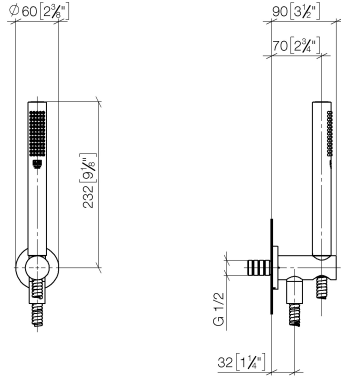

**Hand shower set with integrated shower holder FlowReduce - Brushed
Champagne (22kt Gold)**

TARA

27 802 660

Fits: TARA, VAIA, META

- COMPACT RAIN, max. flow rate 6.8 l/min (at 3 bar)
- with anti-scale system
- 3/8" shower outlet
- metal shower hose 1250mm with integrated anti-twist protection
- rosette Ø 60 mm
- 1/2" connection
- This product reduces water consumption by % (compared to requirements of EAct '92)
- This product can contribute to Water Use Reduction in LEED® Green Building Rating
- This product can help a building meet the requirements of Green Building Rating Systems, e.g. LEED®, BREEAM®, DGNB

**Hand shower set with integrated shower holder FlowReduce - Brushed
Champagne (22kt Gold)**

TARA

27 802 660
mm [inches]

Flow rate chart

Codes & Standards

ASME A112.18.1/CSA B125.1	California Energy Commission (CEC)
---------------------------------	--

Hand shower set with integrated shower holder FlowReduce - Brushed
Champagne (22kt Gold)

TARA

27 802 660

Certificates

LGA_29985.

**Hand shower set with integrated shower holder FlowReduce - Brushed
Champagne (22kt Gold)**

TARA

27 802 660
Parts for other
finishes can be found
here: [Chrome](#)

Spare parts list

No.	Item Number	Name	Quantity used	Delivery time
1	90 12 11 140 30-46	shower	1	30
2	28 490 660-46	Wall elbow with integrated shower holder - Brushed Champagne (22kt Gold)	1	30
3	90 30 02 072 00-46	Metal shower hose 1/2" x 3/8" x 1250 mm - Brushed Champagne (22kt Gold)	1	30
4	90 14 20 026 00 90	seal	1	2