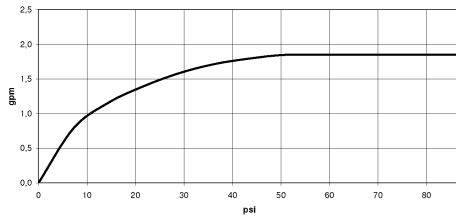

**Hand shower set with integrated shower holder FlowReduce - Brushed
Champagne (22kt Gold)**

TARA

27 802 660

Fits: TARA, VAIA, META

- COMPACT RAIN, max. flow rate 6.8 l/min (at 3 bar)
- with anti-scale system
- 3/8" shower outlet
- metal shower hose 1250mm with integrated anti-twist protection
- rosette Ø 60 mm
- 1/2" connection
- This product reduces water consumption by % (compared to requirements of EAct '92)
- This product can contribute to Water Use Reduction in LEED® Green Building Rating
- This product can help a building meet the requirements of Green Building Rating Systems, e.g. LEED®, BREEAM®, DGNB

Intrinsic protection against back flow.

	Brushed Champagne (22kt Gold)	27 802 660-46 0010
	Chrome	27 802 660-00 0010
	Brushed Platinum	27 802 660-06 0010
	Platinum	27 802 660-08 0010
	Dark Chrome	27 802 660-19 0010
	Light Gold	27 802 660-26 0010
	Brushed Light Gold	27 802 660-27 0010
	Brushed Durabronze (23kt Gold)	27 802 660-28 0010
	Matte Black	27 802 660-33 0010
	Brushed Bronze	27 802 660-42 0010
	Champagne (22kt Gold)	27 802 660-47 0010
	Brushed Chrome	27 802 660-93 0010
	Brushed Dark Platinum	27 802 660-99 0010

**Hand shower set with integrated shower holder FlowReduce - Brushed
Champagne (22kt Gold)**

TARA

27 802 660
mm [inches]

Flow rate chart

Codes & Standards

ASME A112.18.1/CSA B125.1	California Energy Commission (CEC)
---------------------------------	--