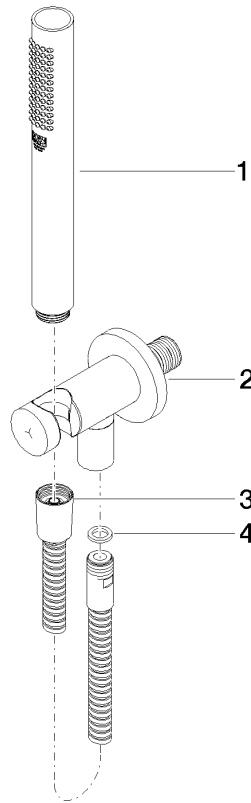

Hand shower set with integrated shower holder FlowReduce - Champagne (22kt Gold)

TARA

27 802 660

Fits: TARA, VAIA, META

- COMPACT RAIN, max. flow rate 6.8 l/min (at 3 bar)
- with anti-scale system
- 3/8" shower outlet
- metal shower hose 1250mm with integrated anti-twist protection
- rosette Ø 60 mm
- 1/2" connection
- This product reduces water consumption by % (compared to requirements of EPAAct '92)
- This product can contribute to Water Use Reduction in LEED® Green Building Rating
- This product can help a building meet the requirements of Green Building Rating Systems, e.g. LEED®, BREEAM®, DGNB

Intrinsic protection against back flow.

	Champagne (22kt Gold)	27 802 660-47 0010
	Chrome	27 802 660-00 0010
	Brushed Platinum	27 802 660-06 0010
	Platinum	27 802 660-08 0010
	Dark Chrome	27 802 660-19 0010
	Light Gold	27 802 660-26 0010
	Brushed Light Gold	27 802 660-27 0010
	Brushed Durabronze (23kt Gold)	27 802 660-28 0010
	Matte Black	27 802 660-33 0010
	Brushed Bronze	27 802 660-42 0010
	Brushed Champagne (22kt Gold)	27 802 660-46 0010
	Brushed Chrome	27 802 660-93 0010
	Brushed Dark Platinum	27 802 660-99 0010

Hand shower set with integrated shower holder FlowReduce - Champagne (22kt Gold)

TARA

27 802 660
mm [inches]

Flow rate chart

Codes & Standards

ASME
A112.18.1/CSA
B125.1

California Energy
Commission
(CEC)

DIN 4109

TARA

27 802 660

Product version from 10/1/2023

Parts for other
finishes can be found
here: [Chrome](#)

Hand shower set with integrated shower holder FlowReduce - Champagne
(22kt Gold)

TARA

27 802 660

Spare parts list