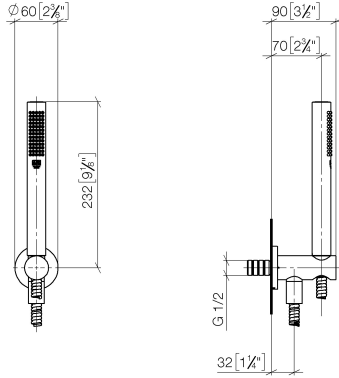

Hand shower set with integrated shower holder FlowReduce - Champagne (22kt Gold)

TARA

27 802 660

Fits: TARA, VAIA, META

- COMPACT RAIN, max. flow rate 6.8 l/min (at 3 bar)
- with anti-scale system
- 3/8" shower outlet
- metal shower hose 1250mm with integrated anti-twist protection
- rosette Ø 60 mm
- 1/2" connection
- This product reduces water consumption by % (compared to requirements of EPAAct '92)
- This product can contribute to Water Use Reduction in LEED® Green Building Rating
- This product can help a building meet the requirements of Green Building Rating Systems, e.g. LEED®, BREEAM®, DGNB

Intrinsic protection against back flow.

	Champagne (22kt Gold)	27 802 660-47 0010
	Chrome	27 802 660-00 0010
	Brushed Platinum	27 802 660-06 0010
	Platinum	27 802 660-08 0010
	Dark Chrome	27 802 660-19 0010
	Light Gold	27 802 660-26 0010
	Brushed Light Gold	27 802 660-27 0010
	Brushed Durabronze (23kt Gold)	27 802 660-28 0010
	Matte Black	27 802 660-33 0010
	Brushed Bronze	27 802 660-42 0010
	Brushed Champagne (22kt Gold)	27 802 660-46 0010
	Brushed Chrome	27 802 660-93 0010
	Brushed Dark Platinum	27 802 660-99 0010

Hand shower set with integrated shower holder FlowReduce - Champagne (22kt Gold)

TARA

27 802 660
mm [inches]

Flow rate chart

Codes & Standards

ASME
A112.18.1/CSA
B125.1

California Energy
Commission
(CEC)

DIN 4109

TARA

27 802 660

Product version from 10/1/2023

Parts for other
finishes can be found
here: [Chrome](#)

Hand shower set with integrated shower holder FlowReduce - Champagne
(22kt Gold)

TARA

27 802 660

Spare parts list