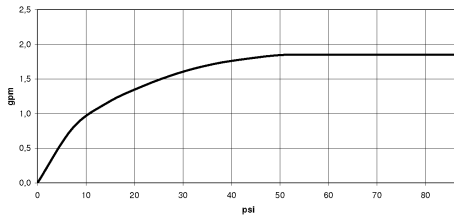

Hand shower set with integrated shower holder FlowReduce - Champagne (22kt Gold)

TARA

27 802 660

Fits: TARA, VAIA, META

- COMPACT RAIN, max. flow rate 6.8 l/min (at 3 bar)
- with anti-scale system
- 3/8" shower outlet
- metal shower hose 1250mm with integrated anti-twist protection
- rosette Ø 60 mm
- 1/2" connection
- This product reduces water consumption by % (compared to requirements of EPAAct '92)
- This product can contribute to Water Use Reduction in LEED® Green Building Rating
- This product can help a building meet the requirements of Green Building Rating Systems, e.g. LEED®, BREEAM®, DGNB

Intrinsic protection against back flow.

	Champagne (22kt Gold)	27 802 660-47 0010
	Chrome	27 802 660-00 0010
	Brushed Platinum	27 802 660-06 0010
	Platinum	27 802 660-08 0010
	Dark Chrome	27 802 660-19 0010
	Light Gold	27 802 660-26 0010
	Brushed Light Gold	27 802 660-27 0010
	Brushed Durabronze (23kt Gold)	27 802 660-28 0010
	Matte Black	27 802 660-33 0010
	Brushed Bronze	27 802 660-42 0010
	Brushed Champagne (22kt Gold)	27 802 660-46 0010
	Brushed Chrome	27 802 660-93 0010
	Brushed Dark Platinum	27 802 660-99 0010

Hand shower set with integrated shower holder FlowReduce - Champagne (22kt Gold)

TARA

27 802 660
mm [inches]

Flow rate chart

Codes & Standards

ASME
A112.18.1/CSA
B125.1

California Energy
Commission
(CEC)

DIN 4109