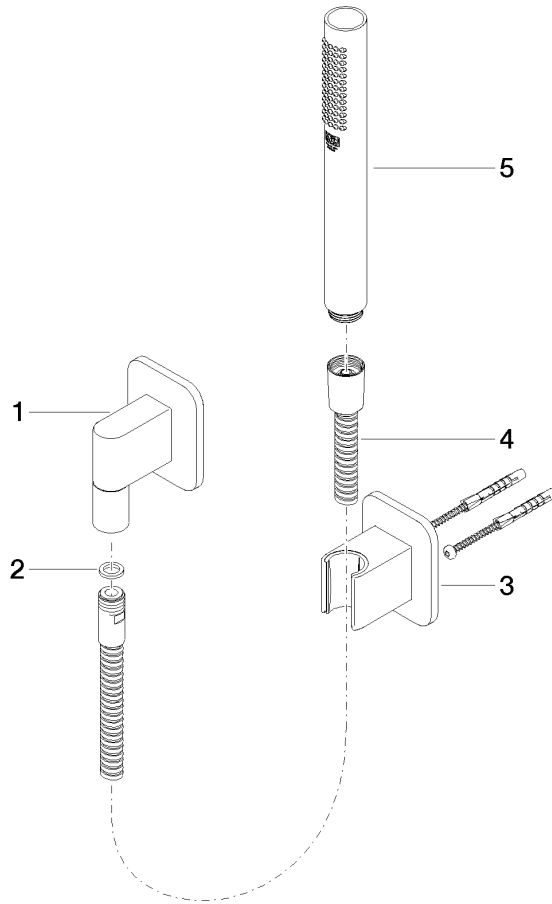

27 802 845

- COMPACT RAIN, max. flow rate 6.8 l/min (at 3 bar)
  - with anti-scale system
  - 3/8" shower outlet
  - rosette for wall elbow 60 x 78mm
  - rosette for shower holder 60 x 78mm
  - metal shower hose 1250mm with integrated anti-twist protection
  - 1/2" wall elbow
  - This product reduces water consumption by % (compared to requirements of EPAct '92)
  - This product can contribute to Water Use Reduction in LEED® Green Building Rating
  - This product can help a building meet the requirements of Green Building Rating Systems, e.g. LEED®, BREEAM®, DGNB
- Intrinsic protection against back flow.**

Intrinsic protection against back flow.

**Required miscellaneous**

**Concealed adapter -**

35 080 970-90  
0010

27 802 845

mm [inches]

**Flow rate chart**

**Codes & Standards**

ASME  
A112.18.1/CSA  
B125.1

California Energy  
Commission  
(CEC)

LISSÉ Hand shower set with individual rosettes FlowReduce - Chrome

---

LISSÉ

27 802 845

Certificates

---

### Spare parts list

No.	Item Number	Name	Quantity used	Delivery time
1	28 450 845-00	LISSÉ Wall elbow - Chrome	1	10
2	90 14 20 026 00 90	seal	1	2
3	28 050 845-00	LISSÉ Wall bracket - Chrome	1	10
4	90 30 02 072 00-00	Metal shower hose 1/2" x 3/8" x 1250 mm - Chrome	1	10
5	90 12 11 140 30-00	shower	1	10