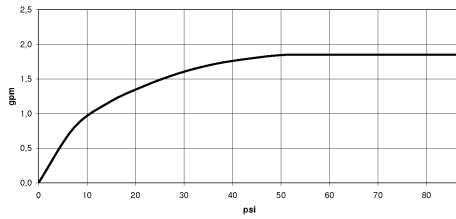

27 802 845

- COMPACT RAIN, max. flow rate 6.8 l/min (at 3 bar)
  - with anti-scale system
  - 3/8" shower outlet
  - rosette for wall elbow 60 x 78mm
  - rosette for shower holder 60 x 78mm
  - metal shower hose 1250mm with integrated anti-twist protection
  - 1/2" wall elbow
  - This product reduces water consumption by % (compared to requirements of EPAct '92)
  - This product can contribute to Water Use Reduction in LEED® Green Building Rating
  - This product can help a building meet the requirements of Green Building Rating Systems, e.g. LEED®, BREEAM®, DGNB
- Intrinsic protection against back flow.**

Intrinsic protection against back flow.

**Required miscellaneous**

**Concealed adapter -**

35 080 970-90  
0010

27 802 845

mm [inches]

**Flow rate chart**

**Codes & Standards**