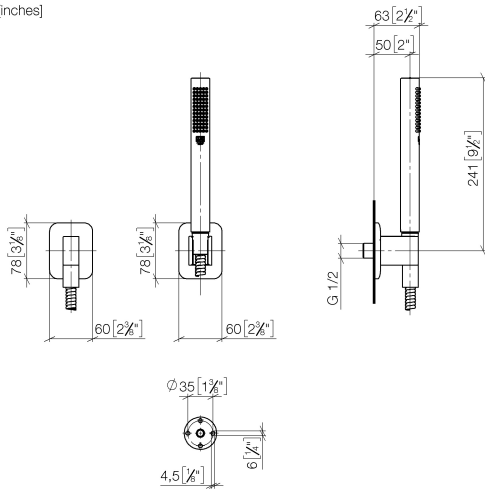

27 802 845

- COMPACT RAIN, max. flow rate 6.8 l/min (at 3 bar)
  - with anti-scale system
  - 3/8" shower outlet
  - rosette for wall elbow 60 x 78mm
  - rosette for shower holder 60 x 78mm
  - metal shower hose 1250mm with integrated anti-twist protection
  - 1/2" wall elbow
  - This product reduces water consumption by % (compared to requirements of EPAct '92)
  - This product can contribute to Water Use Reduction in LEED® Green Building Rating
  - This product can help a building meet the requirements of Green Building Rating Systems, e.g. LEED®, BREEAM®, DGNB
- Intrinsic protection against back flow.**

Intrinsic protection against back flow.

**Required miscellaneous**

**Concealed adapter -**

35 080 970-90  
0010

27 802 845

mm [inches]

**Flow rate chart**

**Codes & Standards**

ASME  
A112.18.1/CSA  
B125.1

California Energy  
Commission  
(CEC)

LISSÉ Hand shower set with individual rosettes FlowReduce - Chrome

---

LISSÉ

27 802 845

Certificates

---

### Spare parts list

No.	Item Number	Name	Quantity used	Delivery time
1	28 450 845-00	LISSÉ Wall elbow - Chrome	1	10
2	90 14 20 026 00 90	seal	1	2
3	28 050 845-00	LISSÉ Wall bracket - Chrome	1	10
4	90 30 02 072 00-00	Metal shower hose 1/2" x 3/8" x 1250 mm - Chrome	1	10
5	90 12 11 140 30-00	shower	1	10