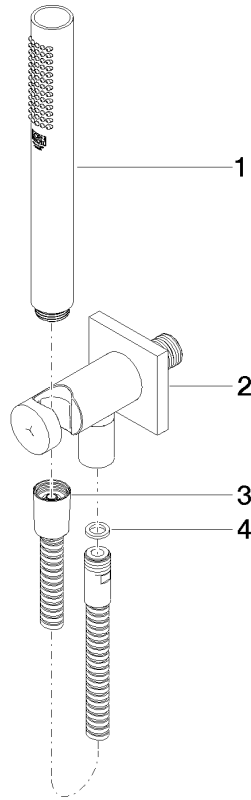

# Hand shower set with integrated shower holder FlowReduce - Brushed Durabronz (23kt Gold)

IMO

27 802 970

Fits: IMO, MEM, CL.1, CYO

- COMPACT RAIN, max. flow rate 6.8 l/min (at 3 bar)
  - with anti-scale system
  - 3/8" shower outlet
  - metal shower hose 1250mm with integrated anti-twist protection
  - rosette 60 x 60 mm
  - 1/2" connection
  - This product reduces water consumption by % (compared to requirements of EPAct '92)
  - This product can contribute to Water Use Reduction in LEED® Green Building Rating
  - This product can help a building meet the requirements of Green Building Rating Systems, e.g. LEED®, BREEAM®, DGNB
- Intrinsic protection against back flow.**

Intrinsic protection against back flow.

	Brushed Durabronz (23kt Gold)	27 802 970-28 0010
	Chrome	27 802 970-00 0010
	Brushed Platinum	27 802 970-06 0010
	Platinum	27 802 970-08 0010
	Dark Chrome	27 802 970-19 0010
	Brushed Light Gold	27 802 970-27 0010
	Matte Black	27 802 970-33 0010
	Brushed Champagne (22kt Gold)	27 802 970-46 0010
	Champagne (22kt Gold)	27 802 970-47 0010
	Brushed Chrome	27 802 970-93 0010
	Brushed Dark Platinum	27 802 970-99 0010

## Required miscellaneous

**Concealed adapter -**

35 080 970-90 0010

Hand shower set with integrated shower holder FlowReduce - Brushed  
Durabronz (23kt Gold)

IMO

27 802 970  
mm [inches]

Codes & Standards

### Spare parts list

No.	Item Number	Name	Quantity used	Delivery time
1	90 12 11 140 30-28	shower	1	20
2	28 490 970-28	Wall elbow with integrated shower holder - Brushed Durabronz (23kt Gold)	1	20
3	90 30 02 072 00-28	Metal shower hose 1/2" x 3/8" x 1250 mm - Brushed Durabronz (23kt Gold)	1	20
4	90 14 20 026 00 90	seal	1	2