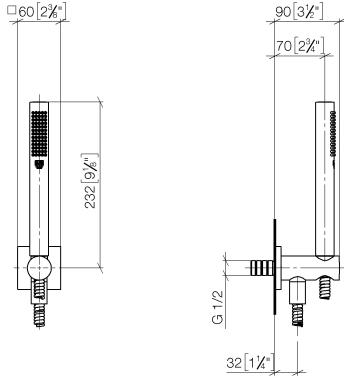

# Hand shower set with integrated shower holder FlowReduce - Brushed Durabronz (23kt Gold)

IMO

27 802 970

Fits: IMO, MEM, CL.1, CYO

- COMPACT RAIN, max. flow rate 6.8 l/min (at 3 bar)
  - with anti-scale system
  - 3/8" shower outlet
  - metal shower hose 1250mm with integrated anti-twist protection
  - rosette 60 x 60 mm
  - 1/2" connection
  - This product reduces water consumption by % (compared to requirements of EPAct '92)
  - This product can contribute to Water Use Reduction in LEED® Green Building Rating
  - This product can help a building meet the requirements of Green Building Rating Systems, e.g. LEED®, BREEAM®, DGNB
- Intrinsic protection against back flow.**

## Required miscellaneous

**Concealed adapter -**

35 080 970-90 0010

Hand shower set with integrated shower holder FlowReduce - Brushed  
Durabronz (23kt Gold)

IMO

27 802 970  
mm [inches]

Codes & Standards

### Spare parts list

No.	Item Number	Name	Quantity used	Delivery time
1	90 12 11 140 30-28	shower	1	20
2	28 490 970-28	Wall elbow with integrated shower holder - Brushed Durabronz (23kt Gold)	1	20
3	90 30 02 072 00-28	Metal shower hose 1/2" x 3/8" x 1250 mm - Brushed Durabronz (23kt Gold)	1	20
4	90 14 20 026 00 90	seal	1	2