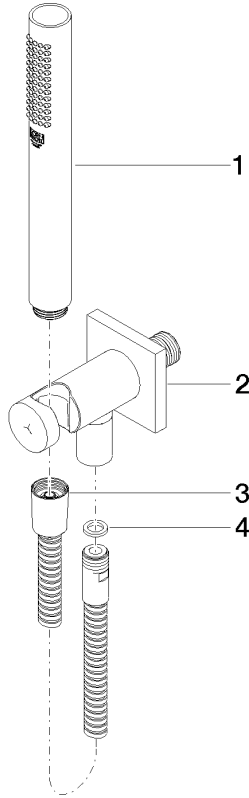

**Hand shower set with integrated shower holder FlowReduce - Brushed
Champagne (22kt Gold)**

IMO

27 802 970

Fits: IMO, MEM, CL.1, CYO

- COMPACT RAIN, max. flow rate 6.8 l/min (at 3 bar)
- with anti-scale system
- 3/8" shower outlet
- metal shower hose 1250mm with integrated anti-twist protection
- rosette 60 x 60 mm
- 1/2" connection
- This product reduces water consumption by % (compared to requirements of EPAAct '92)
- This product can contribute to Water Use Reduction in LEED® Green Building Rating
- This product can help a building meet the requirements of Green Building Rating Systems, e.g. LEED®, BREEAM®, DGNB

Intrinsic protection against back flow.

	Brushed Champagne (22kt Gold)	27 802 970-46 0010
	Chrome	27 802 970-00 0010
	Brushed Platinum	27 802 970-06 0010
	Platinum	27 802 970-08 0010
	Dark Chrome	27 802 970-19 0010
	Brushed Light Gold	27 802 970-27 0010
	Brushed Durabrass (23kt Gold)	27 802 970-28 0010
	Matte Black	27 802 970-33 0010
	Champagne (22kt Gold)	27 802 970-47 0010
	Brushed Chrome	27 802 970-93 0010
	Brushed Dark Platinum	27 802 970-99 0010

Hand shower set with integrated shower holder FlowReduce - Brushed
Champagne (22kt Gold)

IMO

27 802 970
mm [inches]

Codes & Standards

ASME
A112.18.1/CSA
B125.1

California Energy
Commission
(CEC)

Certificates

LGA_29985.

**Hand shower set with integrated shower holder FlowReduce - Brushed
Champagne (22kt Gold)**

27 802 970
Parts for other
finishes can be found
here: [Chrome](#)

Spare parts list

No.	Item Number	Name	Quantity used	Delivery time
1	90 12 11 140 30-46	shower	1	30
2	28 490 970-46	Wall elbow with integrated shower holder - Brushed Champagne (22kt Gold)	1	30
3	90 30 02 072 00-46	Metal shower hose 1/2" x 3/8" x 1250 mm - Brushed Champagne (22kt Gold)	1	30
4	90 14 20 026 00 90	seal	1	2