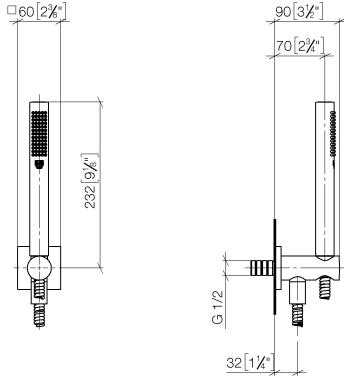

**Hand shower set with integrated shower holder FlowReduce - Brushed
Champagne (22kt Gold)**

IMO

27 802 970

Fits: IMO, MEM, CL.1, CYO

- COMPACT RAIN, max. flow rate 6.8 l/min (at 3 bar)
- with anti-scale system
- 3/8" shower outlet
- metal shower hose 1250mm with integrated anti-twist protection
- rosette 60 x 60 mm
- 1/2" connection
- This product reduces water consumption by % (compared to requirements of EPAAct '92)
- This product can contribute to Water Use Reduction in LEED® Green Building Rating
- This product can help a building meet the requirements of Green Building Rating Systems, e.g. LEED®, BREEAM®, DGNB

Intrinsic protection against back flow.

	Brushed Champagne (22kt Gold)	27 802 970-46 0010
	Chrome	27 802 970-00 0010
	Brushed Platinum	27 802 970-06 0010
	Platinum	27 802 970-08 0010
	Dark Chrome	27 802 970-19 0010
	Brushed Light Gold	27 802 970-27 0010
	Brushed Durabrass (23kt Gold)	27 802 970-28 0010
	Matte Black	27 802 970-33 0010
	Champagne (22kt Gold)	27 802 970-47 0010
	Brushed Chrome	27 802 970-93 0010
	Brushed Dark Platinum	27 802 970-99 0010

Hand shower set with integrated shower holder FlowReduce - Brushed
Champagne (22kt Gold)

IMO

27 802 970
mm [inches]

Codes & Standards

ASME
A112.18.1/CSA
B125.1

California Energy
Commission
(CEC)

Certificates

LGA_29985.

**Hand shower set with integrated shower holder FlowReduce - Brushed
Champagne (22kt Gold)**

27 802 970
Parts for other
finishes can be found
here: [Chrome](#)

Spare parts list

No.	Item Number	Name	Quantity used	Delivery time
1	90 12 11 140 30-46	shower	1	30
2	28 490 970-46	Wall elbow with integrated shower holder - Brushed Champagne (22kt Gold)	1	30
3	90 30 02 072 00-46	Metal shower hose 1/2" x 3/8" x 1250 mm - Brushed Champagne (22kt Gold)	1	30
4	90 14 20 026 00 90	seal	1	2