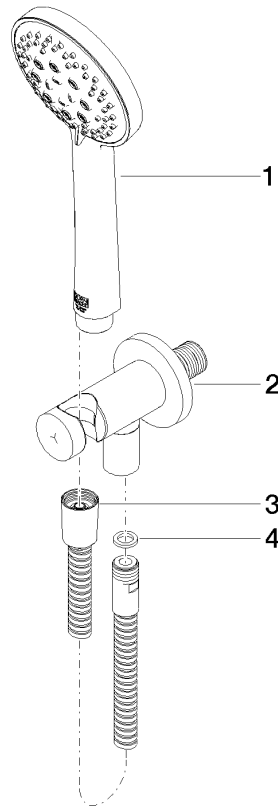

27 803 660

Fits: TARA, VAIA, META

- COMPACT RAIN, max. flow rate 6.8 l/min (at 3 bar)
- three settings: normal flow, soft flow, massage flow
- with anti-scale system
- 3/8" shower outlet
- metal shower hose 1250mm with integrated anti-twist protection
- rosette Ø 60 mm
- 1/2" connection
- Function from: 6 l/min
- This product reduces water consumption by % (compared to requirements of EPAAct '92)
- This product can contribute to Water Use Reduction in LEED® Green Building Rating
- This product can help a building meet the requirements of Green Building Rating Systems, e.g. LEED®, BREEAM®, DGNB

Intrinsic protection against back flow.

	Chrome	27 803 660-00 0010
	Brushed Platinum	27 803 660-06 0010
	Platinum	27 803 660-08 0010
	Dark Chrome	27 803 660-19 0010
	Light Gold	27 803 660-26 0010
	Brushed Light Gold	27 803 660-27 0010
	Brushed Durabrass (23kt Gold)	27 803 660-28 0010
	Matte Black	27 803 660-33 0010
	Brushed Bronze	27 803 660-42 0010
	Brushed Champagne (22kt Gold)	27 803 660-46 0010
	Champagne (22kt Gold)	27 803 660-47 0010
	Brushed Chrome	27 803 660-93 0010
	Brushed Dark Platinum	27 803 660-99 0010

Recommended miscellaneous

Concealed adapter -

35 080 970-90
0010

27 803 660

mm [inches]

Flow rate chart

Codes & Standards

ASME A112.18.1/CSA B125.1	California Energy Commission (CEC)
---------------------------------	--

Hand shower set with integrated shower holder FlowReduce - Chrome

TARA

27 803 660

Certificates

LGA_29984.

27 803 660

Spare parts list

No.	Item Number	Name	Quantity used	Delivery time
1	28 014 979-00 0010	Hand shower - Chrome	1	-
Spare part can no longer be ordered, please order the replacement item				
	28018979-000010	Hand shower FlowReduce - Chrome		
2	28 490 660-00	Wall elbow with integrated shower holder - Chrome	1	10
3	90 30 02 072 00-00	Metal shower hose 1/2" x 3/8" x 1250 mm - Chrome	1	10
4	90 14 20 026 00 90	seal	1	2