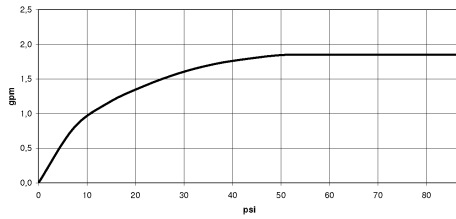

27 803 660

Fits: TARA, VAIA, META

- COMPACT RAIN, max. flow rate 6.8 l/min (at 3 bar)
- three settings: normal flow, soft flow, massage flow
- with anti-scale system
- 3/8" shower outlet
- metal shower hose 1250mm with integrated anti-twist protection
- rosette Ø 60 mm
- 1/2" connection
- Function from: 6 l/min
- This product reduces water consumption by % (compared to requirements of EPAAct '92)
- This product can contribute to Water Use Reduction in LEED® Green Building Rating
- This product can help a building meet the requirements of Green Building Rating Systems, e.g. LEED®, BREEAM®, DGNB

Recommended miscellaneous

Concealed adapter -

35 080 970-90
0010

27 803 660

mm [inches]

Flow rate chart

Codes & Standards

ASME A112.18.1/CSA B125.1	California Energy Commission (CEC)
---------------------------------	--