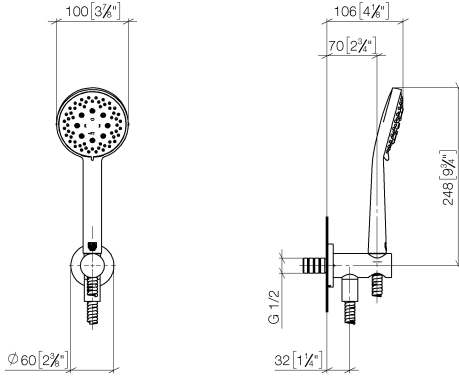

27 803 660

Fits: TARA, VAIA, META

- COMPACT RAIN, max. flow rate 6.8 l/min (at 3 bar)
- three settings: normal flow, soft flow, massage flow
- with anti-scale system
- 3/8" shower outlet
- metal shower hose 1250mm with integrated anti-twist protection
- rosette Ø 60 mm
- 1/2" connection
- Function from: 6 l/min
- This product reduces water consumption by % (compared to requirements of EPAAct '92)
- This product can contribute to Water Use Reduction in LEED® Green Building Rating
- This product can help a building meet the requirements of Green Building Rating Systems, e.g. LEED®, BREEAM®, DGNB

Recommended miscellaneous

Concealed adapter -

35 080 970-90
0010

27 803 660

mm [inches]

Flow rate chart

Codes & Standards

ASME A112.18.1/CSA B125.1	California Energy Commission (CEC)
---------------------------------	--

Hand shower set with integrated shower holder FlowReduce - Chrome

TARA

27 803 660

Certificates

LGA_29984.

27 803 660

Spare parts list

No.	Item Number	Name	Quantity used	Delivery time
1	28 014 979-00 0010	Hand shower - Chrome	1	-
Spare part can no longer be ordered, please order the replacement item				
	28018979-000010	Hand shower FlowReduce - Chrome		
2	28 490 660-00	Wall elbow with integrated shower holder - Chrome	1	10
3	90 30 02 072 00-00	Metal shower hose 1/2" x 3/8" x 1250 mm - Chrome	1	10
4	90 14 20 026 00 90	seal	1	2