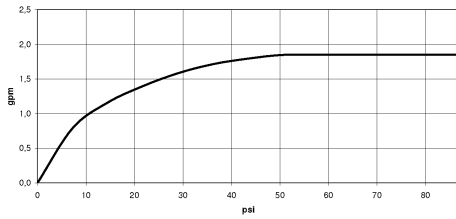

Hand shower set with integrated shower holder FlowReduce - Platinum

TARA

27 803 660

Fits: TARA, VAIA, META

- COMPACT RAIN, max. flow rate 6.8 l/min (at 3 bar)
- three settings: normal flow, soft flow, massage flow
- with anti-scale system
- 3/8" shower outlet
- metal shower hose 1250mm with integrated anti-twist protection
- rosette Ø 60 mm
- 1/2" connection
- Function from: 6 l/min
- This product reduces water consumption by % (compared to requirements of EPAct '92)
- This product can contribute to Water Use Reduction in LEED® Green Building Rating
- This product can help a building meet the requirements of Green Building Rating Systems, e.g. LEED®, BREEAM®, DGNB

Flow rate chart

Codes & Standards

ASME
A112.18.1/CSA
B125.1

California Energy
Commission
(CEC)

DIN 4109

ISO 3822

Ü-Zeichen

Hand shower set with integrated shower holder FlowReduce - Platinum