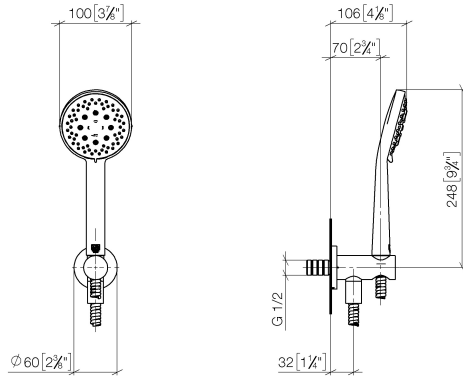

Hand shower set with integrated shower holder FlowReduce - Platinum

TARA

27 803 660

Fits: TARA, VAIA, META

- COMPACT RAIN, max. flow rate 6.8 l/min (at 3 bar)
- three settings: normal flow, soft flow, massage flow
- with anti-scale system
- 3/8" shower outlet
- metal shower hose 1250mm with integrated anti-twist protection
- rosette Ø 60 mm
- 1/2" connection
- Function from: 6 l/min
- This product reduces water consumption by % (compared to requirements of EPAct '92)
- This product can contribute to Water Use Reduction in LEED® Green Building Rating
- This product can help a building meet the requirements of Green Building Rating Systems, e.g. LEED®, BREEAM®, DGNB

Recommended miscellaneous

Concealed adapter -

35 080 970-90
0010

Recommended miscellaneous

Concealed adapter -

35 080 970-90
0010

27 803 660

mm [inches]

Flow rate chart

Codes & Standards

ASME
A112.18.1/CSA
B125.1

California Energy
Commission
(CEC)

DIN 4109

ISO 3822

Ü-Zeichen

Hand shower set with integrated shower holder FlowReduce - Platinum