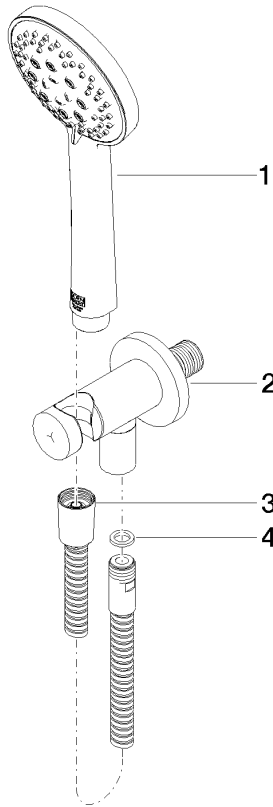

Hand shower set with integrated shower holder FlowReduce - Platinum

TARA

27 803 660

Fits: TARA, VAIA, META

- COMPACT RAIN, max. flow rate 6.8 l/min (at 3 bar)
- three settings: normal flow, soft flow, massage flow
- with anti-scale system
- 3/8" shower outlet
- metal shower hose 1250mm with integrated anti-twist protection
- rosette Ø 60 mm
- 1/2" connection
- Function from: 6 l/min
- This product reduces water consumption by % (compared to requirements of EPAct '92)
- This product can contribute to Water Use Reduction in LEED® Green Building Rating
- This product can help a building meet the requirements of Green Building Rating Systems, e.g. LEED®, BREEAM®, DGNB

Flow rate chart

Codes & Standards

ASME
A112.18.1/CSA
B125.1

California Energy
Commission
(CEC)

DIN 4109

ISO 3822

Ü-Zeichen

Hand shower set with integrated shower holder FlowReduce - Platinum

TARA

27 803 660

Certificates

LGA_29

27 803 660

Product version from 10/1/2023

Hand shower set with integrated shower holder FlowReduce - Platinum

TARA

27 803 660

Spare parts list

Product version from 10/1/2023

No.	Item Number	Name	Quantity used	Delivery time
	28 014 979-08 0010	Hand shower - Platinum	4	-
	Spare part can no longer be ordered, please order the replacement item			
	28018979-080010	Hand shower FlowReduce - Platinum		