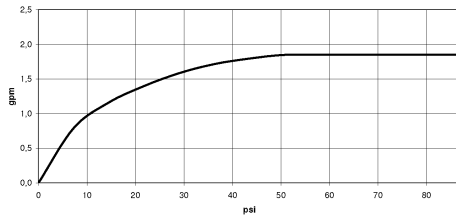

27 803 660

Fits: TARA, VAIA, META

- COMPACT RAIN, max. flow rate 6.8 l/min (at 3 bar)
- three settings: normal flow, soft flow, massage flow
- with anti-scale system
- 3/8" shower outlet
- metal shower hose 1250mm with integrated anti-twist protection
- rosette Ø 60 mm
- 1/2" connection
- Function from: 6 l/min
- This product reduces water consumption by % (compared to requirements of EPAAct '92)
- This product can contribute to Water Use Reduction in LEED® Green Building Rating
- This product can help a building meet the requirements of Green Building Rating Systems, e.g. LEED®, BREEAM®, DGNB

Intrinsic protection against back flow.

	Light Gold	27 803 660-26 0010
	Chrome	27 803 660-00 0010
	Brushed Platinum	27 803 660-06 0010
	Platinum	27 803 660-08 0010
	Dark Chrome	27 803 660-19 0010
	Brushed Light Gold	27 803 660-27 0010
	Brushed Durabronze (23kt Gold)	27 803 660-28 0010
	Matte Black	27 803 660-33 0010
	Brushed Bronze	27 803 660-42 0010
	Brushed Champagne (22kt Gold)	27 803 660-46 0010
	Champagne (22kt Gold)	27 803 660-47 0010
	Brushed Chrome	27 803 660-93 0010
	Brushed Dark Platinum	27 803 660-99 0010

27 803 660

mm [inches]

Flow rate chart

Codes & Standards

ASME
A112.18.1/CSA
B125.1

California Energy
Commission
(CEC)

Hand shower set with integrated shower holder FlowReduce - Light Gold

TARA