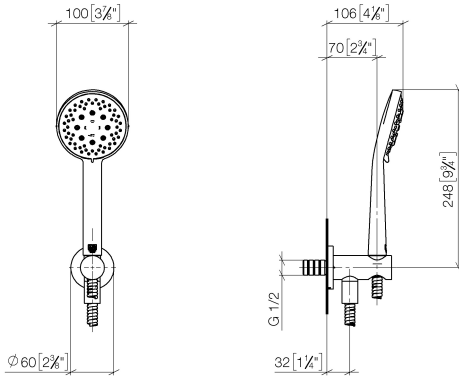

27 803 660

Fits: TARA, VAIA, META

- COMPACT RAIN, max. flow rate 6.8 l/min (at 3 bar)
- three settings: normal flow, soft flow, massage flow
- with anti-scale system
- 3/8" shower outlet
- metal shower hose 1250mm with integrated anti-twist protection
- rosette Ø 60 mm
- 1/2" connection
- Function from: 6 l/min
- This product reduces water consumption by % (compared to requirements of EPAAct '92)
- This product can contribute to Water Use Reduction in LEED® Green Building Rating
- This product can help a building meet the requirements of Green Building Rating Systems, e.g. LEED®, BREEAM®, DGNB

Intrinsic protection against back flow.

	Light Gold	27 803 660-26 0010
	Chrome	27 803 660-00 0010
	Brushed Platinum	27 803 660-06 0010
	Platinum	27 803 660-08 0010
	Dark Chrome	27 803 660-19 0010
	Brushed Light Gold	27 803 660-27 0010
	Brushed Durabronze (23kt Gold)	27 803 660-28 0010
	Matte Black	27 803 660-33 0010
	Brushed Bronze	27 803 660-42 0010
	Brushed Champagne (22kt Gold)	27 803 660-46 0010
	Champagne (22kt Gold)	27 803 660-47 0010
	Brushed Chrome	27 803 660-93 0010
	Brushed Dark Platinum	27 803 660-99 0010

27 803 660

mm [inches]

Flow rate chart

Codes & Standards

ASME
A112.18.1/CSA
B125.1

California Energy
Commission
(CEC)

Hand shower set with integrated shower holder FlowReduce - Light Gold

TARA

27 803 660

Certificates

LGA_29984.

27 803 660

Parts for other finishes can be found here: [Chrome](#)

Spare parts list

No.	Item Number	Name	Quantity used	Delivery time
1	28 014 979-26 0010	shower	1	-
Spare part can no longer be ordered, please order the replacement item				
2	28 490 660-26	Wall elbow with integrated shower holder - Light Gold	1	30
3	90 30 02 072 00-26	Metal shower hose 1/2" x 3/8" x 1250 mm - Light Gold	1	30
4	90 14 20 026 00 90	seal	1	2