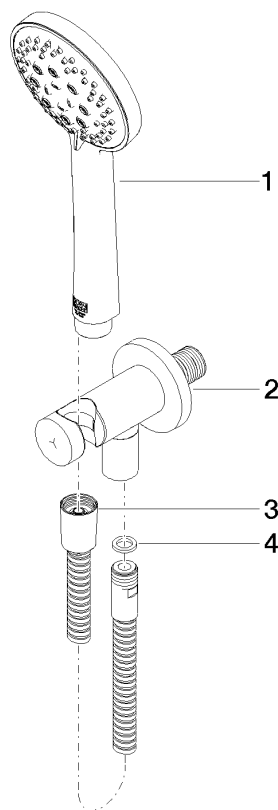

27 803 660

Fits: TARA, VAIA, META

- COMPACT RAIN, max. flow rate 6.8 l/min (at 3 bar)
- three settings: normal flow, soft flow, massage flow
- with anti-scale system
- 3/8" shower outlet
- metal shower hose 1250mm with integrated anti-twist protection
- rosette Ø 60 mm
- 1/2" connection
- Function from: 6 l/min
- This product reduces water consumption by % (compared to requirements of EPAAct '92)
- This product can contribute to Water Use Reduction in LEED® Green Building Rating
- This product can help a building meet the requirements of Green Building Rating Systems, e.g. LEED®, BREEAM®, DGNB

Intrinsic protection against back flow.

	Light Gold	27 803 660-26 0010
	Chrome	27 803 660-00 0010
	Brushed Platinum	27 803 660-06 0010
	Platinum	27 803 660-08 0010
	Dark Chrome	27 803 660-19 0010
	Brushed Light Gold	27 803 660-27 0010
	Brushed Durabronze (23kt Gold)	27 803 660-28 0010
	Matte Black	27 803 660-33 0010
	Brushed Bronze	27 803 660-42 0010
	Brushed Champagne (22kt Gold)	27 803 660-46 0010
	Champagne (22kt Gold)	27 803 660-47 0010
	Brushed Chrome	27 803 660-93 0010
	Brushed Dark Platinum	27 803 660-99 0010

27 803 660

mm [inches]

Flow rate chart

Codes & Standards

ASME
A112.18.1/CSA
B125.1

California Energy
Commission
(CEC)

Hand shower set with integrated shower holder FlowReduce - Light Gold

TARA

27 803 660

Certificates

LGA_29984.

27 803 660

Parts for other finishes can be found here: [Chrome](#)

Spare parts list

No.	Item Number	Name	Quantity used	Delivery time
1	28 014 979-26 0010	shower	1	-
Spare part can no longer be ordered, please order the replacement item				
2	28 490 660-26	Wall elbow with integrated shower holder - Light Gold	1	30
3	90 30 02 072 00-26	Metal shower hose 1/2" x 3/8" x 1250 mm - Light Gold	1	30
4	90 14 20 026 00 90	seal	1	2