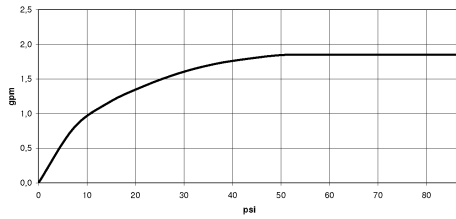

**Hand shower set with integrated shower holder FlowReduce - Brushed Light Gold**

TARA

27 803 660

Fits: TARA, VAIA, META

- COMPACT RAIN, max. flow rate 6.8 l/min (at 3 bar)
- three settings: normal flow, soft flow, massage flow
- with anti-scale system
- 3/8" shower outlet
- metal shower hose 1250mm with integrated anti-twist protection
- rosette Ø 60 mm
- 1/2" connection
- Function from: 6 l/min
- This product reduces water consumption by % (compared to requirements of EPAAct '92)
- This product can contribute to Water Use Reduction in LEED® Green Building Rating
- This product can help a building meet the requirements of Green Building Rating Systems, e.g. LEED®, BREEAM®, DGNB

Intrinsic protection against back flow.

	Brushed Light Gold	27 803 660-27 0010
	Chrome	27 803 660-00 0010
	Brushed Platinum	27 803 660-06 0010
	Platinum	27 803 660-08 0010
	Dark Chrome	27 803 660-19 0010
	Light Gold	27 803 660-26 0010
	Brushed Durabronze (23kt Gold)	27 803 660-28 0010
	Matte Black	27 803 660-33 0010
	Brushed Bronze	27 803 660-42 0010
	Brushed Champagne (22kt Gold)	27 803 660-46 0010
	Champagne (22kt Gold)	27 803 660-47 0010
	Brushed Chrome	27 803 660-93 0010
	Brushed Dark Platinum	27 803 660-99 0010

27 803 660  
mm [inches]

Flow rate chart

Codes & Standards

ASME  
A112.18.1/CSA  
B125.1

California Energy  
Commission  
(CEC)

Hand shower set with integrated shower holder FlowReduce - Brushed Light  
Gold