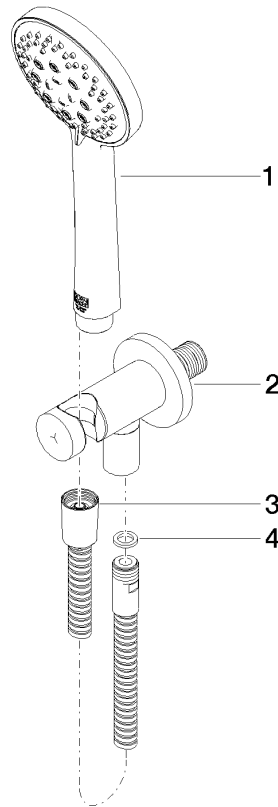

**Hand shower set with integrated shower holder FlowReduce - Brushed Light Gold**

TARA

27 803 660

Fits: TARA, VAIA, META

- COMPACT RAIN, max. flow rate 6.8 l/min (at 3 bar)
- three settings: normal flow, soft flow, massage flow
- with anti-scale system
- 3/8" shower outlet
- metal shower hose 1250mm with integrated anti-twist protection
- rosette Ø 60 mm
- 1/2" connection
- Function from: 6 l/min
- This product reduces water consumption by % (compared to requirements of EPAAct '92)
- This product can contribute to Water Use Reduction in LEED® Green Building Rating
- This product can help a building meet the requirements of Green Building Rating Systems, e.g. LEED®, BREEAM®, DGNB

27 803 660  
mm [inches]

Flow rate chart

Codes & Standards

ASME  
A112.18.1/CSA  
B125.1

California Energy  
Commission  
(CEC)

Hand shower set with integrated shower holder FlowReduce - Brushed Light  
Gold

---

TARA

27 803 660

Certificates

---

LGA\_29984.

**Hand shower set with integrated shower holder FlowReduce - Brushed Light Gold**

TARA

27 803 660  
Parts for other  
finishes can be found  
here: [Chrome](#)

**Spare parts list**

No.	Item Number	Name	Quantity used	Delivery time
1	28 014 979-27 0010	shower	1	-
Spare part can no longer be ordered, please order the replacement item				
2	28 490 660-27	Wall elbow with integrated shower holder - Brushed Light Gold	1	30
3	90 30 02 072 00-27	Metal shower hose 1/2" x 3/8" x 1250 mm - Brushed Light Gold	1	30
4	90 14 20 026 00 90	seal	1	2