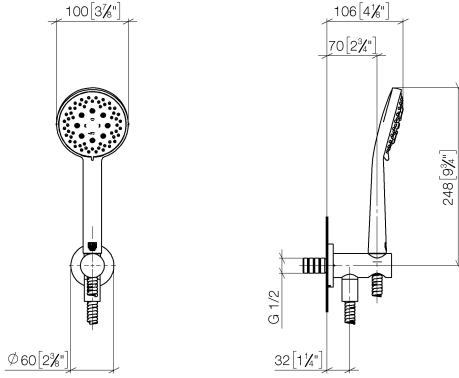

**Hand shower set with integrated shower holder FlowReduce - Brushed Light Gold**

TARA

27 803 660

Fits: TARA, VAIA, META

- COMPACT RAIN, max. flow rate 6.8 l/min (at 3 bar)
- three settings: normal flow, soft flow, massage flow
- with anti-scale system
- 3/8" shower outlet
- metal shower hose 1250mm with integrated anti-twist protection
- rosette Ø 60 mm
- 1/2" connection
- Function from: 6 l/min
- This product reduces water consumption by % (compared to requirements of EPAAct '92)
- This product can contribute to Water Use Reduction in LEED® Green Building Rating
- This product can help a building meet the requirements of Green Building Rating Systems, e.g. LEED®, BREEAM®, DGNB

Intrinsic protection against back flow.

	Brushed Light Gold	27 803 660-27 0010
	Chrome	27 803 660-00 0010
	Brushed Platinum	27 803 660-06 0010
	Platinum	27 803 660-08 0010
	Dark Chrome	27 803 660-19 0010
	Light Gold	27 803 660-26 0010
	Brushed Durabronze (23kt Gold)	27 803 660-28 0010
	Matte Black	27 803 660-33 0010
	Brushed Bronze	27 803 660-42 0010
	Brushed Champagne (22kt Gold)	27 803 660-46 0010
	Champagne (22kt Gold)	27 803 660-47 0010
	Brushed Chrome	27 803 660-93 0010
	Brushed Dark Platinum	27 803 660-99 0010

27 803 660  
mm [inches]

Flow rate chart

Codes & Standards

ASME  
A112.18.1/CSA  
B125.1

California Energy  
Commission  
(CEC)

Hand shower set with integrated shower holder FlowReduce - Brushed Light  
Gold

27 803 660  
Parts for other  
finishes can be found  
here: [Chrome](#)

**Spare parts list**

No.	Item Number	Name	Quantity used	Delivery time
1	28 014 979-27 0010	shower	1	-
Spare part can no longer be ordered, please order the replacement item				
2	28 490 660-27	Wall elbow with integrated shower holder - Brushed Light Gold	1	30
3	90 30 02 072 00-27	Metal shower hose 1/2" x 3/8" x 1250 mm - Brushed Light Gold	1	30
4	90 14 20 026 00 90	seal	1	2