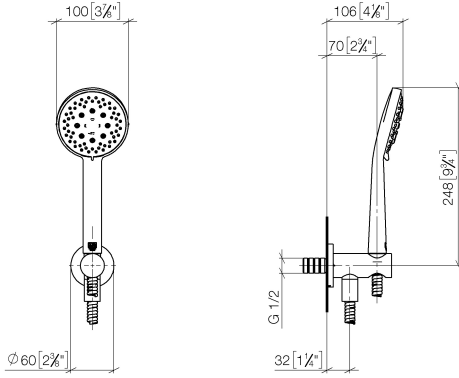

Hand shower set with integrated shower holder FlowReduce - Brushed Durabronze (23kt Gold)

TARA

27 803 660

Fits: TARA, VAIA, META

- COMPACT RAIN, max. flow rate 6.8 l/min (at 3 bar)
- three settings: normal flow, soft flow, massage flow
- with anti-scale system
- 3/8" shower outlet
- metal shower hose 1250mm with integrated anti-twist protection
- rosette Ø 60 mm
- 1/2" connection
- Function from: 6 l/min
- This product reduces water consumption by % (compared to requirements of EAct '92)
- This product can contribute to Water Use Reduction in LEED® Green Building Rating
- This product can help a building meet the requirements of Green Building Rating Systems, e.g. LEED®, BREEAM®, DGNB

Recommended miscellaneous

Concealed adapter -

35 080 970-90
0010

27 803 660
mm [inches]

Flow rate chart

Codes & Standards

ASME A112.18.1/CSA B125.1	California Energy Commission (CEC)
---------------------------------	--

Hand shower set with integrated shower holder FlowReduce - Brushed
Durabronz (23kt Gold)

TARA

27 803 660

Certificates

LGA_29984.

27 803 660

Spare parts list

No.	Item Number	Name	Quantity used	Delivery time
1	28 014 979-28 0010	Hand shower - Brushed Durabronz (23kt Gold)	1	-
Spare part can no longer be ordered, please order the replacement item				
	28018979-280010	Hand shower FlowReduce - Brushed Durabronz (23kt Gold)		
2	28 490 660-28	Wall elbow with integrated shower holder - Brushed Durabronz (23kt Gold)	1	20
3	90 30 02 072 00-28	Metal shower hose 1/2" x 3/8" x 1250 mm - Brushed Durabronz (23kt Gold)	1	20
4	90 14 20 026 00 90	seal	1	2