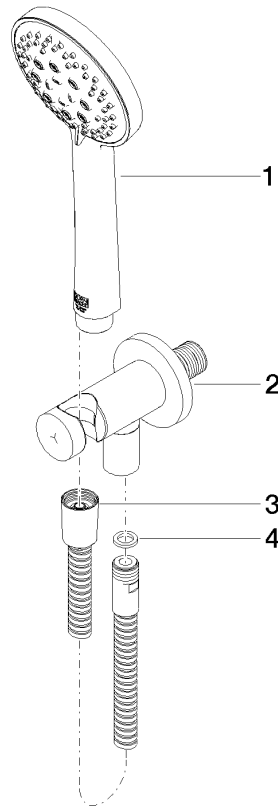

Hand shower set with integrated shower holder FlowReduce - Brushed Durabronze (23kt Gold)

TARA

27 803 660

Fits: TARA, VAIA, META

- COMPACT RAIN, max. flow rate 6.8 l/min (at 3 bar)
- three settings: normal flow, soft flow, massage flow
- with anti-scale system
- 3/8" shower outlet
- metal shower hose 1250mm with integrated anti-twist protection
- rosette Ø 60 mm
- 1/2" connection
- Function from: 6 l/min
- This product reduces water consumption by % (compared to requirements of EAct '92)
- This product can contribute to Water Use Reduction in LEED® Green Building Rating
- This product can help a building meet the requirements of Green Building Rating Systems, e.g. LEED®, BREEAM®, DGNB

Recommended miscellaneous

Concealed adapter -

35 080 970-90
0010

27 803 660
mm [inches]

Flow rate chart

Codes & Standards

ASME A112.18.1/CSA B125.1	California Energy Commission (CEC)
---------------------------------	--

Hand shower set with integrated shower holder FlowReduce - Brushed
Durabronz (23kt Gold)

TARA

27 803 660

Certificates

LGA_29984.

27 803 660

Spare parts list

No.	Item Number	Name	Quantity used	Delivery time
1	28 014 979-28 0010	Hand shower - Brushed Durabronz (23kt Gold)	1	-
Spare part can no longer be ordered, please order the replacement item				
	28018979-280010	Hand shower FlowReduce - Brushed Durabronz (23kt Gold)		
2	28 490 660-28	Wall elbow with integrated shower holder - Brushed Durabronz (23kt Gold)	1	20
3	90 30 02 072 00-28	Metal shower hose 1/2" x 3/8" x 1250 mm - Brushed Durabronz (23kt Gold)	1	20
4	90 14 20 026 00 90	seal	1	2