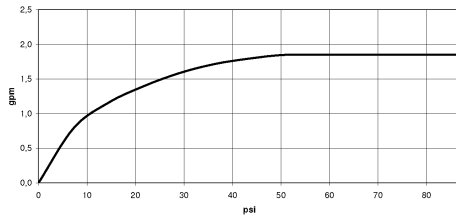

Hand shower set with integrated shower holder FlowReduce - Brushed Durabronze (23kt Gold)

TARA

27 803 660

Fits: TARA, VAIA, META

- COMPACT RAIN, max. flow rate 6.8 l/min (at 3 bar)
- three settings: normal flow, soft flow, massage flow
- with anti-scale system
- 3/8" shower outlet
- metal shower hose 1250mm with integrated anti-twist protection
- rosette Ø 60 mm
- 1/2" connection
- Function from: 6 l/min
- This product reduces water consumption by % (compared to requirements of EAct '92)
- This product can contribute to Water Use Reduction in LEED® Green Building Rating
- This product can help a building meet the requirements of Green Building Rating Systems, e.g. LEED®, BREEAM®, DGNB

Recommended miscellaneous

Concealed adapter -

35 080 970-90
0010

27 803 660
mm [inches]

Flow rate chart

Codes & Standards

ASME A112.18.1/CSA B125.1	California Energy Commission (CEC)
---------------------------------	--