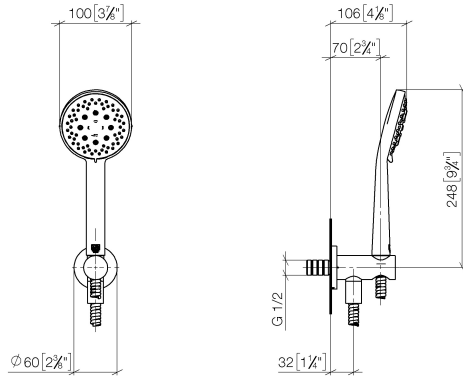

27 803 660

Fits: TARA, VAIA, META

- COMPACT RAIN, max. flow rate 6.8 l/min (at 3 bar)
- three settings: normal flow, soft flow, massage flow
- with anti-scale system
- 3/8" shower outlet
- metal shower hose 1250mm with integrated anti-twist protection
- rosette Ø 60 mm
- 1/2" connection
- Function from: 6 l/min
- This product reduces water consumption by % (compared to requirements of EPAct '92)
- This product can contribute to Water Use Reduction in LEED® Green Building Rating
- This product can help a building meet the requirements of Green Building Rating Systems, e.g. LEED®, BREEAM®, DGNB

Recommended miscellaneous

Concealed adapter -

35 080 970-90
0010

27 803 660

mm [inches]

Flow rate chart

Codes & Standards

ASME
A112.18.1/CSA
B125.1

California Energy
Commission
(CEC)

DIN 4109

ISO 3822

Ü-Zeichen

Hand shower set with integrated shower holder FlowReduce - Brushed Bronze

TARA

27 803 660

Certificates

LGA_29

27 803 660

Product version from 10/1/2023

Hand shower set with integrated shower holder FlowReduce - Brushed Bronze

TARA

27 803 660

Spare parts list

Product version from 10/1/2023