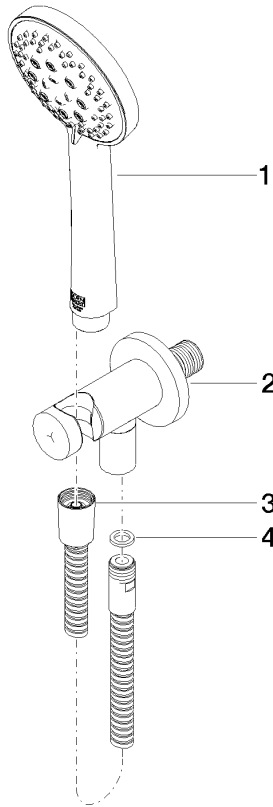

27 803 660

Fits: TARA, VAIA, META

- COMPACT RAIN, max. flow rate 6.8 l/min (at 3 bar)
- three settings: normal flow, soft flow, massage flow
- with anti-scale system
- 3/8" shower outlet
- metal shower hose 1250mm with integrated anti-twist protection
- rosette Ø 60 mm
- 1/2" connection
- Function from: 6 l/min
- This product reduces water consumption by % (compared to requirements of EPAct '92)
- This product can contribute to Water Use Reduction in LEED® Green Building Rating
- This product can help a building meet the requirements of Green Building Rating Systems, e.g. LEED®, BREEAM®, DGNB

Recommended miscellaneous

Concealed adapter -

35 080 970-90
0010

27 803 660

mm [inches]

Flow rate chart

Codes & Standards

ASME
A112.18.1/CSA
B125.1

LGA_29

27 803 660

Product version from 10/1/2023

Hand shower set with integrated shower holder FlowReduce - Brushed Bronze

TARA

27 803 660

Spare parts list

Product version from 10/1/2023

No.	Item Number	Name	Quantity used	Delivery time
	28 014 979-42 0010	Hand shower - Brushed Bronze	4	-

Spare part can no longer be ordered, please order the replacement item