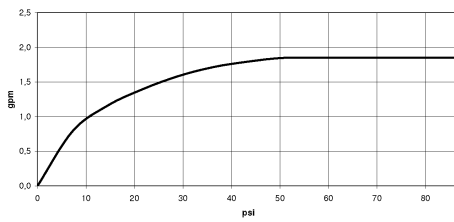

27 803 660

Fits: TARA, VAIA, META

- COMPACT RAIN, max. flow rate 6.8 l/min (at 3 bar)
- three settings: normal flow, soft flow, massage flow
- with anti-scale system
- 3/8" shower outlet
- metal shower hose 1250mm with integrated anti-twist protection
- rosette Ø 60 mm
- 1/2" connection
- Function from: 6 l/min
- This product reduces water consumption by % (compared to requirements of EPAct '92)
- This product can contribute to Water Use Reduction in LEED® Green Building Rating
- This product can help a building meet the requirements of Green Building Rating Systems, e.g. LEED®, BREEAM®, DGNB

Recommended miscellaneous

Concealed adapter -

35 080 970-90
0010

27 803 660

mm [inches]

Flow rate chart

Codes & Standards

ASME
A112.18.1/CSA
B125.1