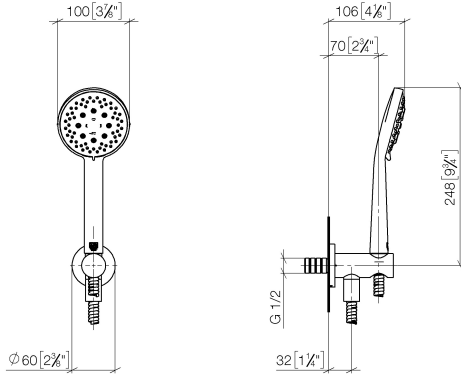

Hand shower set with integrated shower holder FlowReduce - Champagne (22kt Gold)

TARA

27 803 660

Fits: TARA, VAIA, META

- COMPACT RAIN, max. flow rate 6.8 l/min (at 3 bar)
- three settings: normal flow, soft flow, massage flow
- with anti-scale system
- 3/8" shower outlet
- metal shower hose 1250mm with integrated anti-twist protection
- rosette Ø 60 mm
- 1/2" connection
- Function from: 6 l/min
- This product reduces water consumption by % (compared to requirements of EPAct '92)
- This product can contribute to Water Use Reduction in LEED® Green Building Rating
- This product can help a building meet the requirements of Green Building Rating Systems, e.g. LEED®, BREEAM®, DGNB

Intrinsic protection against back flow.

	Champagne (22kt Gold)	27 803 660-47 0010
	Chrome	27 803 660-00 0010
	Brushed Platinum	27 803 660-06 0010
	Platinum	27 803 660-08 0010
	Dark Chrome	27 803 660-19 0010
	Light Gold	27 803 660-26 0010
	Brushed Light Gold	27 803 660-27 0010
	Brushed Durabronze (23kt Gold)	27 803 660-28 0010
	Matte Black	27 803 660-33 0010
	Brushed Bronze	27 803 660-42 0010
	Brushed Champagne (22kt Gold)	27 803 660-46 0010
	Brushed Chrome	27 803 660-93 0010
	Brushed Dark Platinum	27 803 660-99 0010

Hand shower set with integrated shower holder FlowReduce - Champagne (22kt Gold)

TARA

27 803 660
mm [inches]

Flow rate chart

Codes & Standards

ASME
A112.18.1/CSA
B125.1

California Energy
Commission
(CEC)

DIN 4109

TARA

27 803 660

Product version from 10/1/2023

Parts for other
finishes can be found
here: [Chrome](#)

Hand shower set with integrated shower holder FlowReduce - Champagne
(22kt Gold)

TARA

27 803 660

Spare parts list