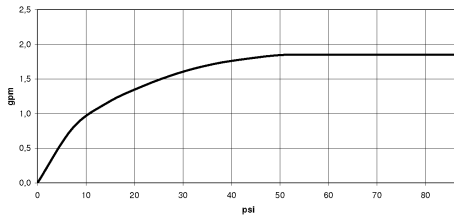

Hand shower set with integrated shower holder FlowReduce - Champagne (22kt Gold)

TARA

27 803 660

Fits: TARA, VAIA, META

- COMPACT RAIN, max. flow rate 6.8 l/min (at 3 bar)
- three settings: normal flow, soft flow, massage flow
- with anti-scale system
- 3/8" shower outlet
- metal shower hose 1250mm with integrated anti-twist protection
- rosette Ø 60 mm
- 1/2" connection
- Function from: 6 l/min
- This product reduces water consumption by % (compared to requirements of EPAct '92)
- This product can contribute to Water Use Reduction in LEED® Green Building Rating
- This product can help a building meet the requirements of Green Building Rating Systems, e.g. LEED®, BREEAM®, DGNB

Intrinsic protection against back flow.

	Champagne (22kt Gold)	27 803 660-47 0010
	Chrome	27 803 660-00 0010
	Brushed Platinum	27 803 660-06 0010
	Platinum	27 803 660-08 0010
	Dark Chrome	27 803 660-19 0010
	Light Gold	27 803 660-26 0010
	Brushed Light Gold	27 803 660-27 0010
	Brushed Durabronze (23kt Gold)	27 803 660-28 0010
	Matte Black	27 803 660-33 0010
	Brushed Bronze	27 803 660-42 0010
	Brushed Champagne (22kt Gold)	27 803 660-46 0010
	Brushed Chrome	27 803 660-93 0010
	Brushed Dark Platinum	27 803 660-99 0010

Hand shower set with integrated shower holder FlowReduce - Champagne (22kt Gold)

TARA

27 803 660
mm [inches]

Flow rate chart

Codes & Standards

ASME
A112.18.1/CSA
B125.1

California Energy
Commission
(CEC)

DIN 4109