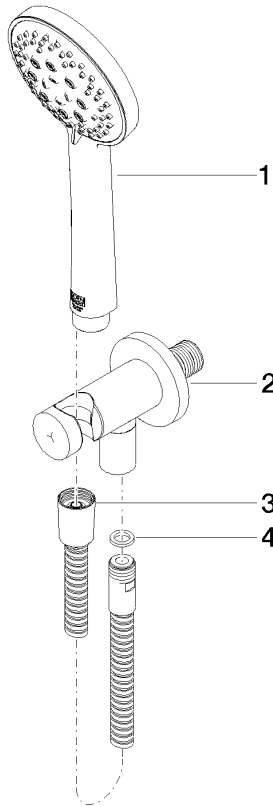

Hand shower set with integrated shower holder FlowReduce - Champagne (22kt Gold)

TARA

27 803 660

Fits: TARA, VAIA, META

- COMPACT RAIN, max. flow rate 6.8 l/min (at 3 bar)
- three settings: normal flow, soft flow, massage flow
- with anti-scale system
- 3/8" shower outlet
- metal shower hose 1250mm with integrated anti-twist protection
- rosette Ø 60 mm
- 1/2" connection
- Function from: 6 l/min
- This product reduces water consumption by % (compared to requirements of EPAct '92)
- This product can contribute to Water Use Reduction in LEED® Green Building Rating
- This product can help a building meet the requirements of Green Building Rating Systems, e.g. LEED®, BREEAM®, DGNB

Hand shower set with integrated shower holder FlowReduce - Champagne (22kt Gold)

TARA

27 803 660
mm [inches]

Flow rate chart

Codes & Standards

ASME
A112.18.1/CSA
B125.1

California Energy
Commission
(CEC)

DIN 4109

TARA

27 803 660

Product version from 10/1/2023

Parts for other
finishes can be found
here: [Chrome](#)

Hand shower set with integrated shower holder FlowReduce - Champagne
(22kt Gold)

TARA

27 803 660

Spare parts list

Product version from 10/1/2023

No.	Item Number	Name	Quantity used	Delivery time
	28 014 979-47 0010	Hand shower - Champagne (22kt Gold)	4	-
	Spare part can no longer be ordered, please order the replacement item			
	28018979-470010	Hand shower FlowReduce - Champagne (22kt Gold)		