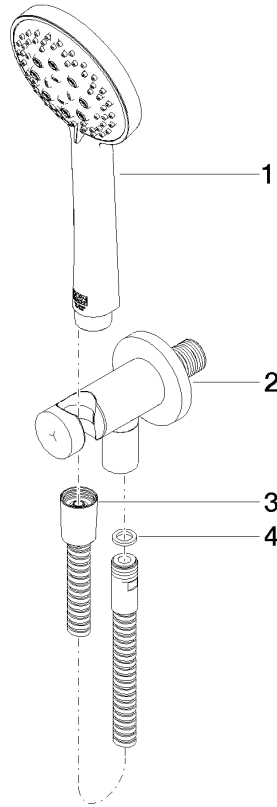

27 803 660

Fits: TARA, VAIA, META

- COMPACT RAIN, max. flow rate 6.8 l/min (at 3 bar)
- three settings: normal flow, soft flow, massage flow
- with anti-scale system
- 3/8" shower outlet
- metal shower hose 1250mm with integrated anti-twist protection
- rosette Ø 60 mm
- 1/2" connection
- Function from: 6 l/min
- This product reduces water consumption by % (compared to requirements of EPAAct '92)
- This product can contribute to Water Use Reduction in LEED® Green Building Rating
- This product can help a building meet the requirements of Green Building Rating Systems, e.g. LEED®, BREEAM®, DGNB

Intrinsic protection against back flow.

	Brushed Chrome	27 803 660-93 0010
	Chrome	27 803 660-00 0010
	Brushed Platinum	27 803 660-06 0010
	Platinum	27 803 660-08 0010
	Dark Chrome	27 803 660-19 0010
	Light Gold	27 803 660-26 0010
	Brushed Light Gold	27 803 660-27 0010
	Brushed Durabronze (23kt Gold)	27 803 660-28 0010
	Matte Black	27 803 660-33 0010
	Brushed Bronze	27 803 660-42 0010
	Brushed Champagne (22kt Gold)	27 803 660-46 0010
	Champagne (22kt Gold)	27 803 660-47 0010
	Brushed Dark Platinum	27 803 660-99 0010

27 803 660

mm [inches]

Flow rate chart

Codes & Standards

ASME
A112.18.1/CSA
B125.1

California Energy
Commission
(CEC)

Hand shower set with integrated shower holder FlowReduce - Brushed Chrome

TARA

27 803 660

Certificates

LGA_29984.

27 803 660

Parts for other finishes can be found here: [Chrome](#)

Spare parts list

No.	Item Number	Name	Quantity used	Delivery time
1	28 014 979-93 0010	Hand shower - Brushed Chrome	1	-
Spare part can no longer be ordered, please order the replacement item				
	28018979-930010	Hand shower FlowReduce - Brushed Chrome		
2	28 490 660-93	Wall elbow with integrated shower holder - Brushed Chrome	1	20
3	90 30 02 072 00-93	Metal shower hose 1/2" x 3/8" x 1250 mm - Brushed Chrome	1	20
4	90 14 20 026 00 90	seal	1	2