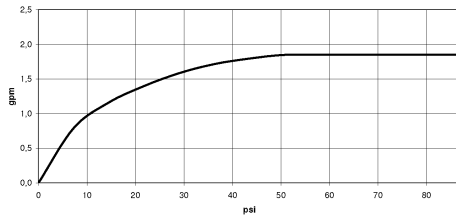

27 803 660

Fits: TARA, VAIA, META

- COMPACT RAIN, max. flow rate 6.8 l/min (at 3 bar)
- three settings: normal flow, soft flow, massage flow
- with anti-scale system
- 3/8" shower outlet
- metal shower hose 1250mm with integrated anti-twist protection
- rosette Ø 60 mm
- 1/2" connection
- Function from: 6 l/min
- This product reduces water consumption by % (compared to requirements of EPAAct '92)
- This product can contribute to Water Use Reduction in LEED® Green Building Rating
- This product can help a building meet the requirements of Green Building Rating Systems, e.g. LEED®, BREEAM®, DGNB

Intrinsic protection against back flow.

	Brushed Chrome	27 803 660-93 0010
	Chrome	27 803 660-00 0010
	Brushed Platinum	27 803 660-06 0010
	Platinum	27 803 660-08 0010
	Dark Chrome	27 803 660-19 0010
	Light Gold	27 803 660-26 0010
	Brushed Light Gold	27 803 660-27 0010
	Brushed Durabronze (23kt Gold)	27 803 660-28 0010
	Matte Black	27 803 660-33 0010
	Brushed Bronze	27 803 660-42 0010
	Brushed Champagne (22kt Gold)	27 803 660-46 0010
	Champagne (22kt Gold)	27 803 660-47 0010
	Brushed Dark Platinum	27 803 660-99 0010

27 803 660

mm [inches]

Flow rate chart

Codes & Standards

ASME
A112.18.1/CSA
B125.1

California Energy
Commission
(CEC)

Hand shower set with integrated shower holder FlowReduce - Brushed Chrome

TARA