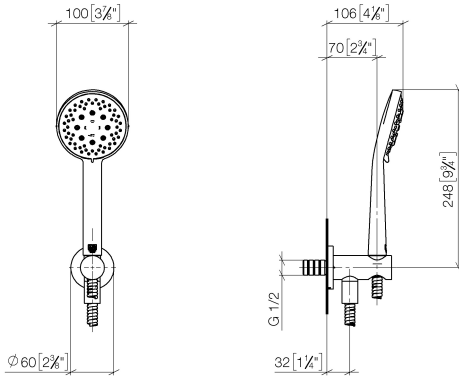

27 803 660

Fits: TARA, VAIA, META

- COMPACT RAIN, max. flow rate 6.8 l/min (at 3 bar)
- three settings: normal flow, soft flow, massage flow
- with anti-scale system
- 3/8" shower outlet
- metal shower hose 1250mm with integrated anti-twist protection
- rosette Ø 60 mm
- 1/2" connection
- Function from: 6 l/min
- This product reduces water consumption by % (compared to requirements of EPAAct '92)
- This product can contribute to Water Use Reduction in LEED® Green Building Rating
- This product can help a building meet the requirements of Green Building Rating Systems, e.g. LEED®, BREEAM®, DGNB

Intrinsic protection against back flow.

	Brushed Chrome	27 803 660-93 0010
	Chrome	27 803 660-00 0010
	Brushed Platinum	27 803 660-06 0010
	Platinum	27 803 660-08 0010
	Dark Chrome	27 803 660-19 0010
	Light Gold	27 803 660-26 0010
	Brushed Light Gold	27 803 660-27 0010
	Brushed Durabronze (23kt Gold)	27 803 660-28 0010
	Matte Black	27 803 660-33 0010
	Brushed Bronze	27 803 660-42 0010
	Brushed Champagne (22kt Gold)	27 803 660-46 0010
	Champagne (22kt Gold)	27 803 660-47 0010
	Brushed Dark Platinum	27 803 660-99 0010

27 803 660

mm [inches]

Flow rate chart

Codes & Standards

ASME
A112.18.1/CSA
B125.1

California Energy
Commission
(CEC)

Hand shower set with integrated shower holder FlowReduce - Brushed Chrome

TARA

27 803 660

Certificates

LGA_29984.

27 803 660

Parts for other finishes can be found here: [Chrome](#)

Spare parts list

No.	Item Number	Name	Quantity used	Delivery time
1	28 014 979-93 0010	Hand shower - Brushed Chrome	1	-
Spare part can no longer be ordered, please order the replacement item				
	28018979-930010	Hand shower FlowReduce - Brushed Chrome		
2	28 490 660-93	Wall elbow with integrated shower holder - Brushed Chrome	1	20
3	90 30 02 072 00-93	Metal shower hose 1/2" x 3/8" x 1250 mm - Brushed Chrome	1	20
4	90 14 20 026 00 90	seal	1	2