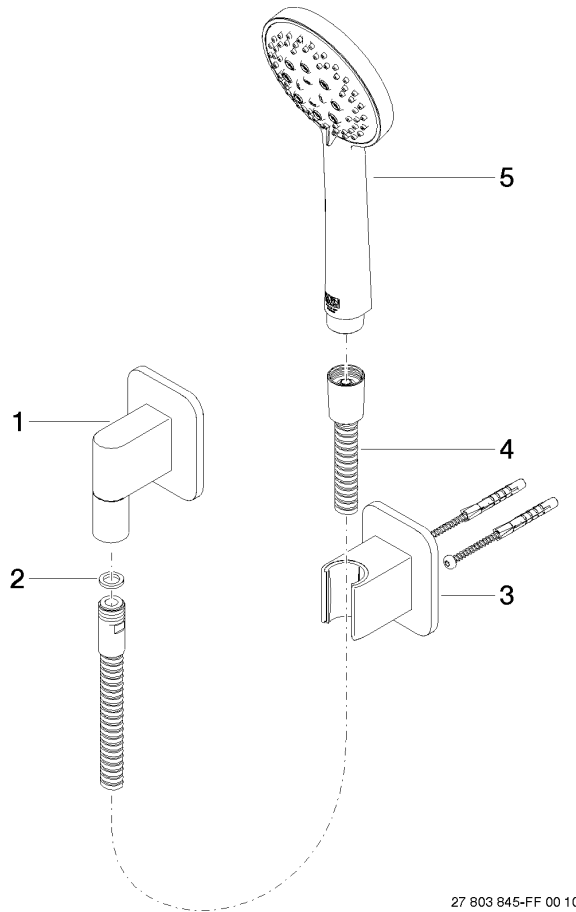

27 803 845

27 803 845-FF 00 10

Spare parts list

No.	Item Number	Name	Quantity used	Delivery time
1	28 450 845-00	LISSÉ Wall elbow - Chrome	1	10
2	90 14 20 026 00 90	seal	1	2
3	28 050 845-00	LISSÉ Wall bracket - Chrome	1	10
4	90 30 02 072 00-00	Metal shower hose 1/2" x 3/8" x 1250 mm - Chrome	1	10
5	28 014 979-00 0010	Hand shower - Chrome	1	-
Spare part can no longer be ordered, please order the replacement item				
	28018979-000010	Hand shower FlowReduce - Chrome