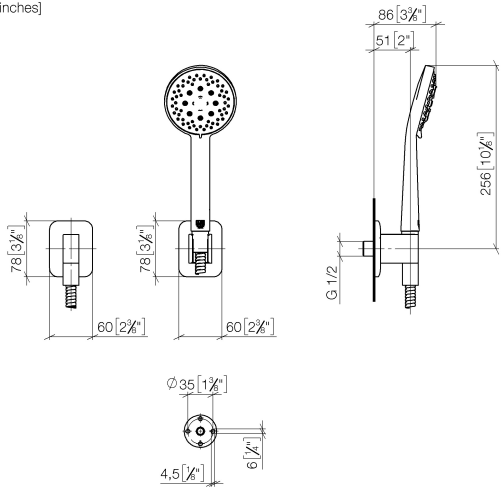

27 803 845

- COMPACT RAIN, max. flow rate 6.8 l/min (at 3 bar)
  - three settings: normal flow, soft flow, massage flow
  - with anti-scale system
  - 3/8" shower outlet
  - rosette for wall elbow 60 x 78mm
  - rosette for shower holder 60 x 78mm
  - metal shower hose 1250mm with integrated anti-twist protection
  - 1/2" wall elbow
  - This product reduces water consumption by % (compared to requirements of EPAct '92)
  - This product can contribute to Water Use Reduction in LEED® Green Building Rating
  - This product can help a building meet the requirements of Green Building Rating Systems, e.g. LEED®, BREEAM®, DGNB
- Intrinsic protection against back flow.**

**Required miscellaneous**

**Concealed adapter -**

35 080 970-90  
0010

27 803 845

mm [inches]

**Flow rate chart**

**Codes & Standards**

ASME  
A112.18.1/CSA  
B125.1

California Energy  
Commission  
(CEC)

LISSÉ Hand shower set with individual rosettes FlowReduce - Chrome

---

LISSÉ

27 803 845

Certificates

---

LGA\_29984.

### Spare parts list

No.	Item Number	Name	Quantity used	Delivery time
1	28 450 845-00	LISSÉ Wall elbow - Chrome	1	10
2	90 14 20 026 00 90	seal	1	2
3	28 050 845-00	LISSÉ Wall bracket - Chrome	1	10
4	90 30 02 072 00-00	Metal shower hose 1/2" x 3/8" x 1250 mm - Chrome	1	10
5	28 014 979-00 0010	Hand shower - Chrome	1	-
Spare part can no longer be ordered, please order the replacement item				
	28018979-000010	Hand shower FlowReduce - Chrome		