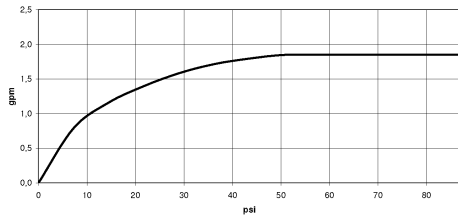

27 803 845

- COMPACT RAIN, max. flow rate 6.8 l/min (at 3 bar)
  - three settings: normal flow, soft flow, massage flow
  - with anti-scale system
  - 3/8" shower outlet
  - rosette for wall elbow 60 x 78mm
  - rosette for shower holder 60 x 78mm
  - metal shower hose 1250mm with integrated anti-twist protection
  - 1/2" wall elbow
  - This product reduces water consumption by % (compared to requirements of EPAct '92)
  - This product can contribute to Water Use Reduction in LEED® Green Building Rating
  - This product can help a building meet the requirements of Green Building Rating Systems, e.g. LEED®, BREEAM®, DGNB
- Intrinsic protection against back flow.**

**Required miscellaneous**

**Concealed adapter -**

35 080 970-90  
0010

27 803 845

mm [inches]

**Flow rate chart**

**Codes & Standards**

ASME  
A112.18.1/CSA  
B125.1