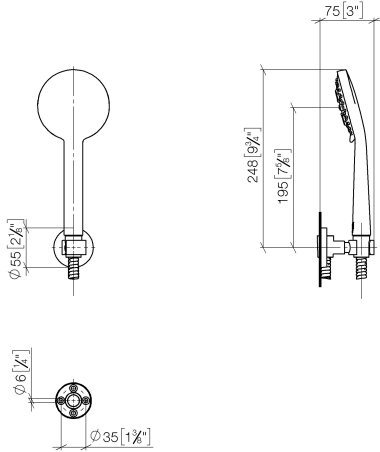

27 805 625

- COMPACT RAIN, max. flow rate 6.8 l/min (at 3 bar)
- spray head Ø 100mm
- three settings: normal flow, soft flow, massage flow
- with anti-scale system
- metal shower hose 1250mm with integrated anti-twist protection
- shower holder rosette Ø 55mm
- This product reduces water consumption by % (compared to requirements of EPAct '92)
- This product can contribute to Water Use Reduction in LEED® Green Building Rating
- This product can help a building meet the requirements of Green Building Rating Systems, e.g. LEED®, BREEAM®, DGNB

**Recommended miscellaneous**

**Wall elbow - Light Gold**

28 450 625-26

27 805 625

mm [inches]

**Flow rate chart**

**Codes & Standards**

ASME  
A112.18.1/CSA  
B125.1