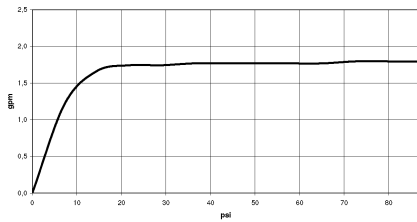

27 805 625

- COMPACT RAIN, max. flow rate 6.8 l/min (at 3 bar)
- spray head Ø 100mm
- three settings: normal flow, soft flow, massage flow
- with anti-scale system
- metal shower hose 1250mm with integrated anti-twist protection
- shower holder rosette Ø 55mm
- This product reduces water consumption by % (compared to requirements of EPAct '92)
- This product can contribute to Water Use Reduction in LEED® Green Building Rating
- This product can help a building meet the requirements of Green Building Rating Systems, e.g. LEED®, BREEAM®, DGNB

**Recommended miscellaneous**

**Wall elbow - Light Gold**

28 450 625-26

27 805 625

mm [inches]

**Flow rate chart**

**Codes & Standards**

ASME  
A112.18.1/CSA  
B125.1