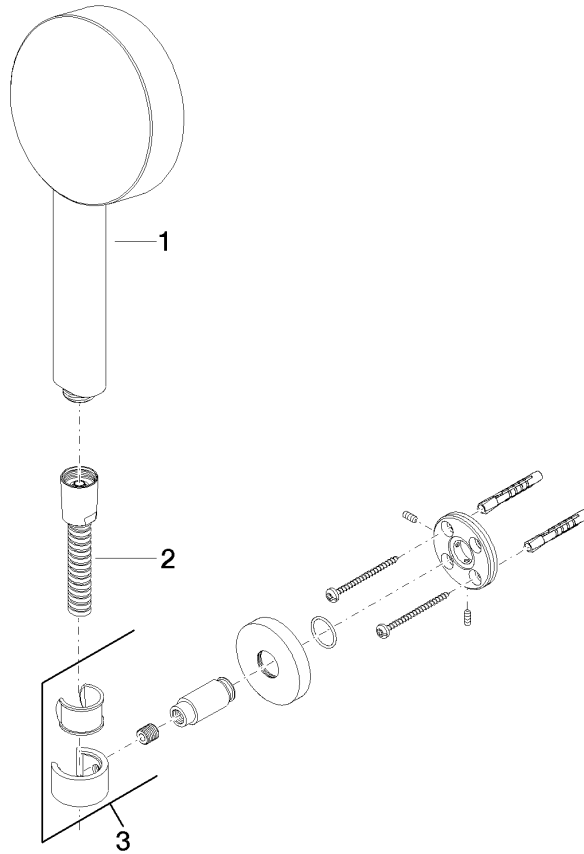

27 805 625

- COMPACT RAIN, max. flow rate 6.8 l/min (at 3 bar)
- spray head Ø 100mm
- three settings: normal flow, soft flow, massage flow
- with anti-scale system
- metal shower hose 1250mm with integrated anti-twist protection
- shower holder rosette Ø 55mm
- This product reduces water consumption by % (compared to requirements of EPAct '92)
- This product can contribute to Water Use Reduction in LEED® Green Building Rating
- This product can help a building meet the requirements of Green Building Rating Systems, e.g. LEED®, BREEAM®, DGNB

Recommended miscellaneous

Concealed adapter -

35 080 970-90
0010

Recommended miscellaneous

Wall elbow - Matte Black

28 450 625-33

27 805 625

mm [inches]

Flow rate chart

Codes & Standards

ASME A112.18.1/CSA B125.1	California Energy Commission (CEC)
---------------------------------	--

META Hand shower set FlowReduce - Matte Black

META

27 805 625

Certificates

LGA_29984.

IAPMO_4976 (1).

27 805 625

Spare parts list

No.	Item Number	Name	Quantity used	Delivery time
1	28 011 979-33 0010	shower	1	60
2	90 30 02 072 00-33	Metal shower hose 1/2" x 3/8" x 1250 mm - Matte Black	1	30
3	28 050 625-33	Wall bracket - Matte Black	1	10