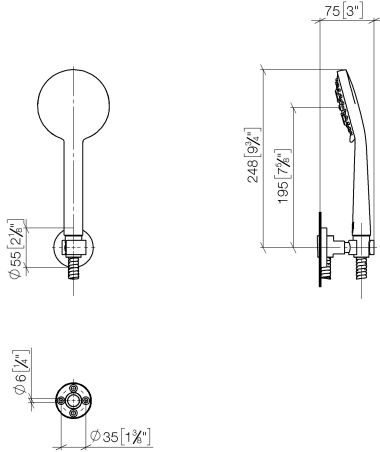

27 805 625

- COMPACT RAIN, max. flow rate 6.8 l/min (at 3 bar)
- spray head Ø 100mm
- three settings: normal flow, soft flow, massage flow
- with anti-scale system
- metal shower hose 1250mm with integrated anti-twist protection
- shower holder rosette Ø 55mm
- This product reduces water consumption by % (compared to requirements of EPAct '92)
- This product can contribute to Water Use Reduction in LEED® Green Building Rating
- This product can help a building meet the requirements of Green Building Rating Systems, e.g. LEED®, BREEAM®, DGNB

Recommended miscellaneous

Concealed adapter -

35 080 970-90
0010

Recommended miscellaneous

Wall elbow - Matte Black

28 450 625-33

27 805 625

mm [inches]

Flow rate chart

Codes & Standards

ASME A112.18.1/CSA B125.1	California Energy Commission (CEC)
---------------------------------	--

META Hand shower set FlowReduce - Matte Black

META

27 805 625

Certificates

LGA_29984.

IAPMO_4976 (1).

27 805 625

Spare parts list

No.	Item Number	Name	Quantity used	Delivery time
1	28 011 979-33 0010	shower	1	60
2	90 30 02 072 00-33	Metal shower hose 1/2" x 3/8" x 1250 mm - Matte Black	1	30
3	28 050 625-33	Wall bracket - Matte Black	1	10