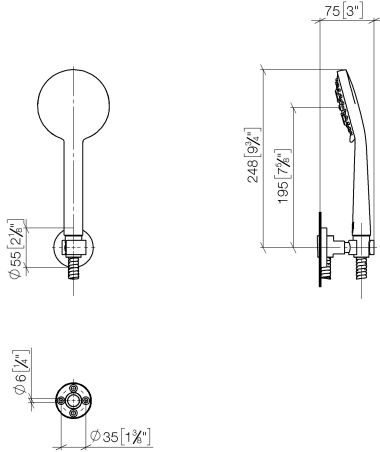

27 805 625

- COMPACT RAIN, max. flow rate 6.8 l/min (at 3 bar)
- spray head Ø 100mm
- three settings: normal flow, soft flow, massage flow
- with anti-scale system
- metal shower hose 1250mm with integrated anti-twist protection
- shower holder rosette Ø 55mm
- This product reduces water consumption by % (compared to requirements of EAct '92)
- This product can contribute to Water Use Reduction in LEED® Green Building Rating
- This product can help a building meet the requirements of Green Building Rating Systems, e.g. LEED®, BREEAM®, DGNB

Intrinsic protection against back flow.

	Brushed Bronze	27 805 625-42 0010
	Chrome	27 805 625-00 0010
	Brushed Platinum	27 805 625-06 0010
	Dark Chrome	27 805 625-19 0010
	Light Gold	27 805 625-26 0010
	Brushed Light Gold	27 805 625-27 0010
	Brushed Durabronze (23kt Gold)	27 805 625-28 0010
	Matte Black	27 805 625-33 0010
	Brushed Champagne (22kt Gold)	27 805 625-46 0010
	Champagne (22kt Gold)	27 805 625-47 0010
	Brushed Chrome	27 805 625-93 0010
	Brushed Dark Platinum	27 805 625-99 0010

**Recommended miscellaneous**

**Wall elbow - Brushed Bronze** 28 450 625-42

27 805 625

mm [inches]

**Flow rate chart**

**Codes & Standards**

ASME  
A112.18.1/CSA  
B125.1

California Energy  
Commission  
(CEC)

## META Hand shower set FlowReduce - Brushed Bronze

---

META

27 805 625