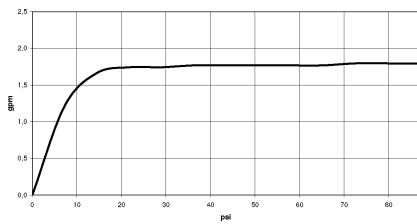

27 805 625

- COMPACT RAIN, max. flow rate 6.8 l/min (at 3 bar)
- spray head Ø 100mm
- three settings: normal flow, soft flow, massage flow
- with anti-scale system
- metal shower hose 1250mm with integrated anti-twist protection
- shower holder rosette Ø 55mm
- This product reduces water consumption by % (compared to requirements of EAct '92)
- This product can contribute to Water Use Reduction in LEED® Green Building Rating
- This product can help a building meet the requirements of Green Building Rating Systems, e.g. LEED®, BREEAM®, DGNB

**Recommended miscellaneous**

**Wall elbow - Brushed Bronze** 28 450 625-42

27 805 625

mm [inches]

**Flow rate chart**

**Codes & Standards**

ASME  
A112.18.1/CSA  
B125.1

California Energy  
Commission  
(CEC)