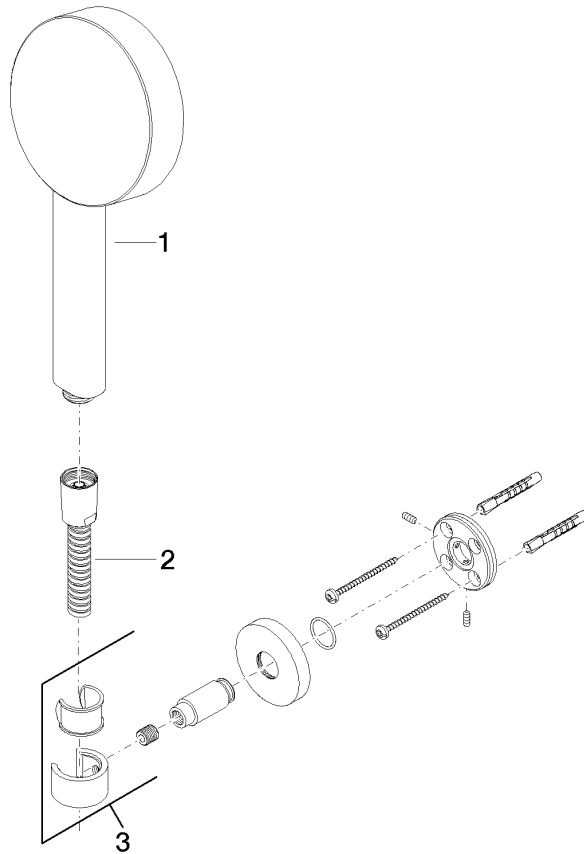

27 805 625

Product version from 5/15/2020

Parts for other finishes can be found here: [Chrome](#)