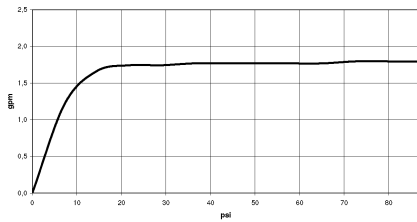

**META Hand shower set FlowReduce - Champagne (22kt Gold)**

META

27 805 625

- COMPACT RAIN, max. flow rate 6.8 l/min (at 3 bar)
- spray head Ø 100mm
- three settings: normal flow, soft flow, massage flow
- with anti-scale system
- metal shower hose 1250mm with integrated anti-twist protection
- shower holder rosette Ø 55mm
- This product reduces water consumption by % (compared to requirements of EPAAct '92)
- This product can contribute to Water Use Reduction in LEED® Green Building Rating
- This product can help a building meet the requirements of Green Building Rating Systems, e.g. LEED®, BREEAM®, DGNB

**Recommended miscellaneous**

**Wall elbow - Champagne (22kt Gold)** 28 450 625-47

27 805 625

mm [inches]

**Flow rate chart**

**Codes & Standards**

ASME  
A112.18.1/CSA  
B125.1

California Energy  
Commission  
(CEC)