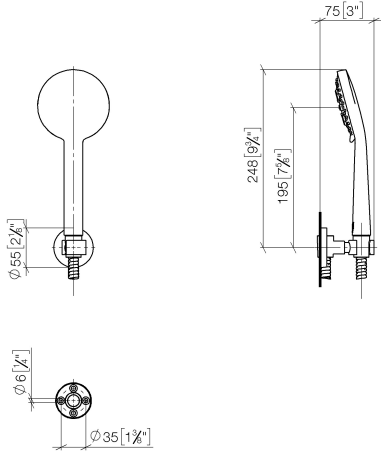

**META Hand shower set FlowReduce - Champagne (22kt Gold)**

META

27 805 625

- COMPACT RAIN, max. flow rate 6.8 l/min (at 3 bar)
- spray head Ø 100mm
- three settings: normal flow, soft flow, massage flow
- with anti-scale system
- metal shower hose 1250mm with integrated anti-twist protection
- shower holder rosette Ø 55mm
- This product reduces water consumption by % (compared to requirements of EPAAct '92)
- This product can contribute to Water Use Reduction in LEED® Green Building Rating
- This product can help a building meet the requirements of Green Building Rating Systems, e.g. LEED®, BREEAM®, DGNB

Intrinsic protection against back flow.

|  |                                |                    |
|--|--------------------------------|--------------------|
|    | Champagne (22kt Gold)          | 27 805 625-47 0010 |
|    | Chrome                         | 27 805 625-00 0010 |
|    | Brushed Platinum               | 27 805 625-06 0010 |
|    | Dark Chrome                    | 27 805 625-19 0010 |
|    | Light Gold                     | 27 805 625-26 0010 |
|    | Brushed Light Gold             | 27 805 625-27 0010 |
|    | Brushed Durabronze (23kt Gold) | 27 805 625-28 0010 |
|    | Matte Black                    | 27 805 625-33 0010 |
|    | Brushed Bronze                 | 27 805 625-42 0010 |
|   | Brushed Champagne (22kt Gold)  | 27 805 625-46 0010 |
|  | Brushed Chrome                 | 27 805 625-93 0010 |
|  | Brushed Dark Platinum          | 27 805 625-99 0010 |

**Recommended miscellaneous**

**Wall elbow - Champagne (22kt Gold)** 28 450 625-47

27 805 625

mm [inches]

**Flow rate chart**

**Codes & Standards**

ASME  
A112.18.1/CSA  
B125.1

California Energy  
Commission  
(CEC)