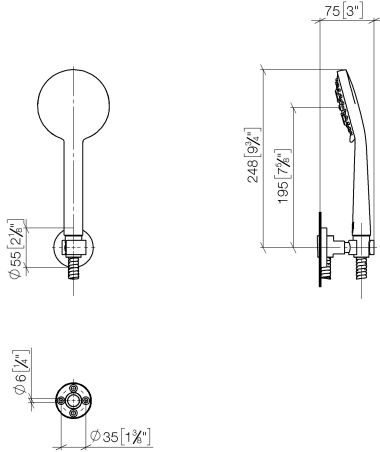

27 805 625

- COMPACT RAIN, max. flow rate 6.8 l/min (at 3 bar)
- spray head Ø 100mm
- three settings: normal flow, soft flow, massage flow
- with anti-scale system
- metal shower hose 1250mm with integrated anti-twist protection
- shower holder rosette Ø 55mm
- This product reduces water consumption by % (compared to requirements of EPAct '92)
- This product can contribute to Water Use Reduction in LEED® Green Building Rating
- This product can help a building meet the requirements of Green Building Rating Systems, e.g. LEED®, BREEAM®, DGNB

Recommended miscellaneous

Concealed adapter -

35 080 970-90
0010

Recommended miscellaneous

**Wall elbow - Brushed Dark
Platinum**

28 450 625-99

27 805 625

mm [inches]

Flow rate chart

Codes & Standards

ASME
A112.18.1/CSA
B125.1

California Energy
Commission
(CEC)

META Hand shower set FlowReduce - Brushed Dark Platinum

META

27 805 625

Certificates