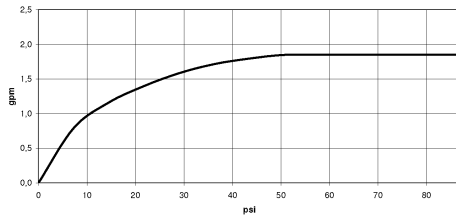

27 808 809

- COMPACT RAIN, max. flow rate 6.8 l/min (at 3 bar)
 - with anti-scale system
 - 3/8" shower outlet
 - rosette for wall elbow Ø 60mm
 - rosette for shower holder Ø 60mm
 - metal shower hose 1250mm with integrated anti-twist protection
 - 1/2" wall elbow
 - This product reduces water consumption by % (compared to requirements of EPAct '92)
 - This product can contribute to Water Use Reduction in LEED® Green Building Rating
 - This product can help a building meet the requirements of Green Building Rating Systems, e.g. LEED®, BREEAM®, DGNB
- Intrinsic protection against back flow.**

Required miscellaneous

Concealed adapter -

35 080 970-90
0010

27 808 809

mm [inches]

Flow rate chart

Codes & Standards

ASME
A112.18.1/CSA
B125.1