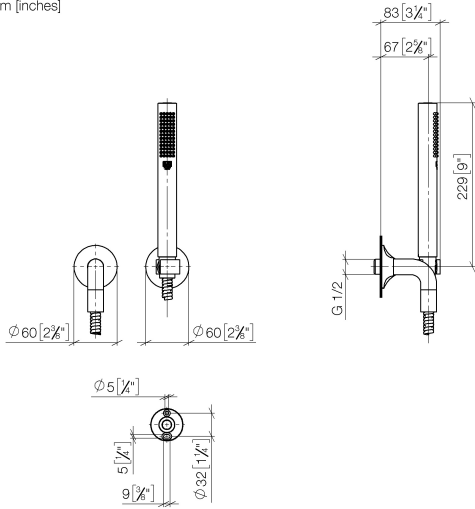

27 808 809

- COMPACT RAIN, max. flow rate 6.8 l/min (at 3 bar)
 - with anti-scale system
 - 3/8" shower outlet
 - rosette for wall elbow Ø 60mm
 - rosette for shower holder Ø 60mm
 - metal shower hose 1250mm with integrated anti-twist protection
 - 1/2" wall elbow
 - This product reduces water consumption by % (compared to requirements of EPAct '92)
 - This product can contribute to Water Use Reduction in LEED® Green Building Rating
 - This product can help a building meet the requirements of Green Building Rating Systems, e.g. LEED®, BREEAM®, DGNB
- Intrinsic protection against back flow.**

Required miscellaneous

Concealed adapter -

35 080 970-90
0010

27 808 809

mm [inches]

Flow rate chart

Codes & Standards

ASME
A112.18.1/CSA
B125.1

California Energy
Commission
(CEC)

VAIA Hand shower set with individual rosettes FlowReduce - Chrome

VAIA

27 808 809

Certificates

LGA_29985.

IAPMO_4976 (1).

27 808 809

Spare parts list

No.	Item Number	Name	Quantity used	Delivery time
1	90 12 11 140 30-00	shower	1	10
2	28 450 809-00	VAIA Wall elbow - Chrome	1	10
3	28 050 809-00	VAIA Wall bracket - Chrome	1	10
4	90 14 20 026 00 90	seal	1	2
5	90 30 02 072 00-00	Metal shower hose 1/2" x 3/8" x 1250 mm - Chrome	1	10