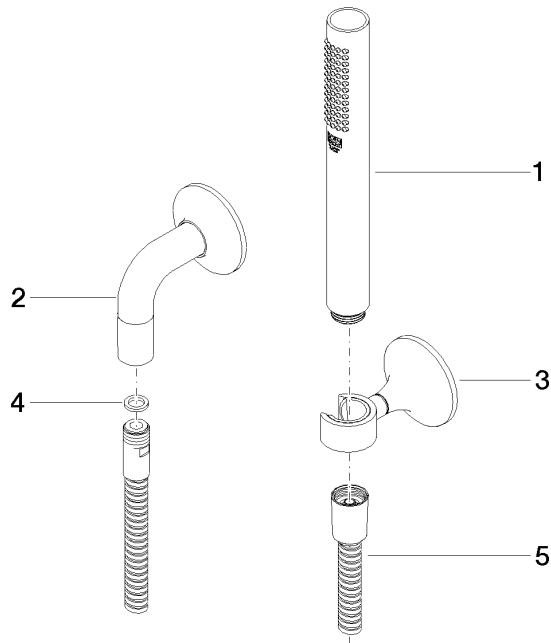

27 808 809

- COMPACT RAIN, max. flow rate 6.8 l/min (at 3 bar)
 - with anti-scale system
 - 3/8" shower outlet
 - rosette for wall elbow Ø 60mm
 - rosette for shower holder Ø 60mm
 - metal shower hose 1250mm with integrated anti-twist protection
 - 1/2" wall elbow
 - This product reduces water consumption by % (compared to requirements of EPAct '92)
 - This product can contribute to Water Use Reduction in LEED® Green Building Rating
 - This product can help a building meet the requirements of Green Building Rating Systems, e.g. LEED®, BREEAM®, DGNB
- Intrinsic protection against back flow.**

California Energy
Commission
(CEC)

VAIA Hand shower set with individual rosettes FlowReduce - Chrome

VAIA

27 808 809

Certificates

LGA_29985.

IAPMO_4976 (1).

27 808 809

Spare parts list

No.	Item Number	Name	Quantity used	Delivery time
1	90 12 11 140 30-00	shower	1	10
2	28 450 809-00	VAIA Wall elbow - Chrome	1	10
3	28 050 809-00	VAIA Wall bracket - Chrome	1	10
4	90 14 20 026 00 90	seal	1	2
5	90 30 02 072 00-00	Metal shower hose 1/2" x 3/8" x 1250 mm - Chrome	1	10