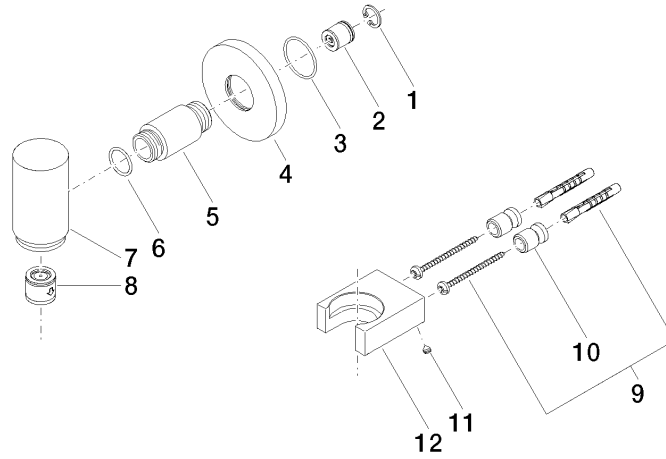

**WATER TUBE Kneipp wall elbow with hose holder with individual rosettes -
Brushed Platinum**

LULU

27 820 979

Fits: LULU, MADISON, TARA, LISSÉ, VAIA,
META

- LAMINAR FLOW, max. flow rate 15 l/min (at 3 bar)
- rosette Ø 70 mm
- holder for Kneipp hose
- 1/2" wall elbow
- without hose

Required miscellaneous

- WATER TUBE Kneipp hose white 2000 mm - Brushed Platinum** 28 285 979-06
- with holding ring
 - hose nozzle with sleeve M33

Required miscellaneous

- WATER TUBE Kneipp hose black 2000 mm - Brushed Platinum** 28 286 979-06
- with holding ring
 - hose nozzle with sleeve M33

27 820 979
mm [inches]

Flow rate chart

Certificates

Belgaqua_21-381-
27_7.

**WATER TUBE Kneipp wall elbow with hose holder with individual rosettes -
Brushed Platinum**

LULU

27 820 979

Parts for other
finishes can be found
here: [Chrome](#)

Spare parts list

No.	Item Number	Name	Quantity used	Delivery time
1	09 16 01 014 90	ring	1	2
2	09 23 01 046 90	back-flow preventer	1	2
3	09 14 10 135 90	seal	1	2
4	09 27 97 020-06	rosette	1	10
5	09 24 04 138-06	nipple	1	60
6	09 14 10 053 90	seal	1	2
7	09 11 03 051-06	connection	1	10
8	90 23 01 045 00 90	back-flow preventer	1	2
9	05 17 20 726 02 90	fixing set	1	2
10	08 17 20 726 90	holder	2	2
11	09 31 11 148 90	pin	2	2
12	09 17 20 023-06	holder	1	10