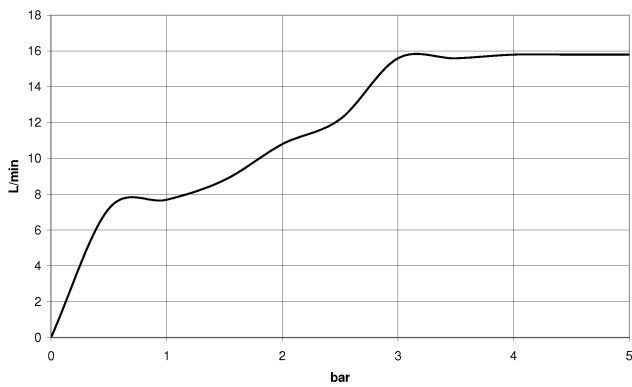

**WATER TUBE Kneipp wall elbow with hose holder with individual rosettes -
Brushed Platinum**

LULU

27 820 979

Fits: LULU, MADISON, TARA, LISSÉ, VAIA,
META

- LAMINAR FLOW, max. flow rate 15 l/min (at 3 bar)
- rosette Ø 70 mm
- holder for Kneipp hose
- 1/2" wall elbow
- without hose

Intrinsic protection against back flow.

Product change as of 1.4.2023: max. flow 15 l/min

	Brushed Platinum	27 820 979-06
	Chrome	27 820 979-00
	Platinum	27 820 979-08
	Dark Chrome	27 820 979-19
	Brushed Durabronze (23kt Gold)	27 820 979-28
	Matte Black	27 820 979-33
	Brushed Bronze	27 820 979-42
	Brushed Champagne (22kt Gold)	27 820 979-46
	Champagne (22kt Gold)	27 820 979-47
	Brushed Chrome	27 820 979-93
	Brushed Dark Platinum	27 820 979-99

27 820 979
mm [inches]

Flow rate chart

Certificates

Belgaqua_21-381-
27_7.

**WATER TUBE Kneipp wall elbow with hose holder with individual rosettes -
Brushed Platinum**

LULU

27 820 979

Parts for other
finishes can be found
here: [Chrome](#)