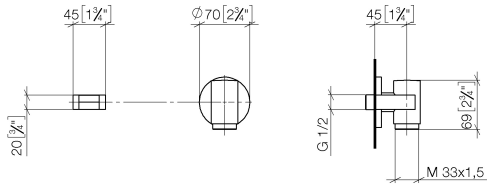

**WATER TUBE Kneipp wall elbow with hose holder with individual rosettes -
Brushed Platinum**

LULU

27 820 979

Fits: LULU, MADISON, TARA, LISSÉ, VAIA,
META

- LAMINAR FLOW, max. flow rate 15 l/min (at 3 bar)
- rosette Ø 70 mm
- holder for Kneipp hose
- 1/2" wall elbow
- without hose

27 820 979
mm [inches]

Flow rate chart

Certificates

Belgaqua_21-381-
27_7.

**WATER TUBE Kneipp wall elbow with hose holder with individual rosettes -
Brushed Platinum**

LULU

27 820 979

Parts for other
finishes can be found
here: [Chrome](#)