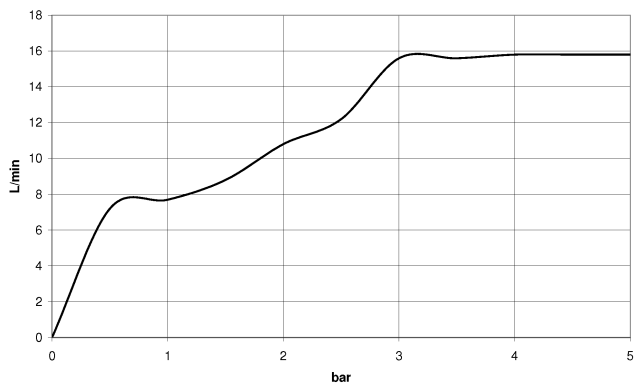

**WATER TUBE Kneipp wall elbow with hose holder with individual rosettes -
Dark Chrome**

LULU

27 820 979

Fits: LULU, MADISON, TARA, LISSÉ, VAIA, META

- LAMINAR FLOW, max. flow rate 15 l/min (at 3 bar)
- rosette Ø 70 mm
- holder for Kneipp hose
- 1/2" wall elbow
- without hose

Intrinsic protection against back flow.

Product change as of 1.4.2023: max. flow 15 l/min

Intrinsic protection against back flow.

Product change as of 1.4.2023: max. flow 15 l/min

	Dark Chrome	27 820 979-19
	Chrome	27 820 979-00
	Brushed Platinum	27 820 979-06
	Platinum	27 820 979-08
	Brushed Durabronze (23kt Gold)	27 820 979-28
	Matte Black	27 820 979-33
	Brushed Bronze	27 820 979-42
	Brushed Champagne (22kt Gold)	27 820 979-46
	Champagne (22kt Gold)	27 820 979-47
	Brushed Chrome	27 820 979-93
	Brushed Dark Platinum	27 820 979-99

WATER TUBE Kneipp hose black 2000 mm - Dark Chrome 28 286 979-19

- with holding ring
- hose nozzle with sleeve M33

WATER TUBE Kneipp wall elbow with hose holder with individual rosettes -
Dark Chrome

LULU

27 820 979
mm [inches]

Flow rate chart

Certificates

Belgaqua_21-381-
27_7.

WATER TUBE Kneipp wall elbow with hose holder with individual rosettes -
Dark Chrome

LULU

27 820 979