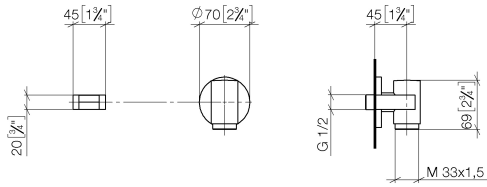

**WATER TUBE Kneipp wall elbow with hose holder with individual rosettes -
Dark Chrome**

LULU

27 820 979

Fits: LULU, MADISON, TARA, LISSÉ, VAIA, META

- LAMINAR FLOW, max. flow rate 15 l/min (at 3 bar)
- rosette Ø 70 mm
- holder for Kneipp hose
- 1/2" wall elbow
- without hose

WATER TUBE Kneipp hose black 2000 mm - Dark Chrome 28 286 979-19

- with holding ring
- hose nozzle with sleeve M33

WATER TUBE Kneipp wall elbow with hose holder with individual rosettes -
Dark Chrome

LULU

27 820 979
mm [inches]

Flow rate chart

Certificates

Belgaqua_21-381-
27_7.

WATER TUBE Kneipp wall elbow with hose holder with individual rosettes -
Dark Chrome

LULU

27 820 979