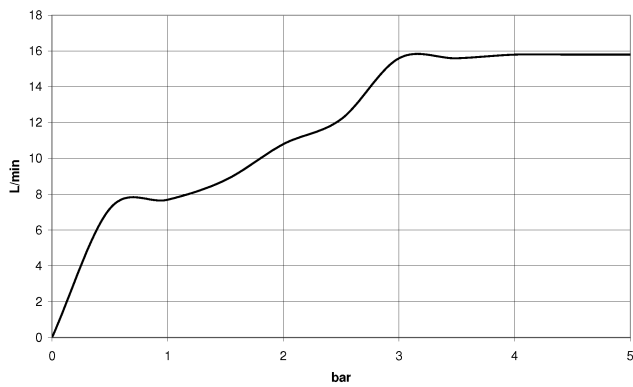

**WATER TUBE Kneipp wall elbow with hose holder with individual rosettes -  
Matte Black**

LULU

27 820 979

Fits: LULU, MADISON, TARA, LISSÉ, VAIA,  
META

- LAMINAR FLOW, max. flow rate 15 l/min (at 3 bar)
- rosette Ø 70 mm
- holder for Kneipp hose
- 1/2" wall elbow
- without hose

Intrinsic protection against back flow.

Product change as of 1.4.2023: max. flow 15 l/min

	Matte Black	27 820 979-33
	Chrome	27 820 979-00
	Brushed Platinum	27 820 979-06
	Platinum	27 820 979-08
	Dark Chrome	27 820 979-19
	Brushed Durabronze (23kt Gold)	27 820 979-28
	Brushed Bronze	27 820 979-42
	Brushed Champagne (22kt Gold)	27 820 979-46
	Champagne (22kt Gold)	27 820 979-47
	Brushed Chrome	27 820 979-93
	Brushed Dark Platinum	27 820 979-99

WATER TUBE Kneipp wall elbow with hose holder with individual rosettes -  
Matte Black

LULU

27 820 979  
mm [inches]

Flow rate chart

Certificates

Belgaqua\_21-381-  
27\_7.

**WATER TUBE Kneipp wall elbow with hose holder with individual rosettes -  
Matte Black**