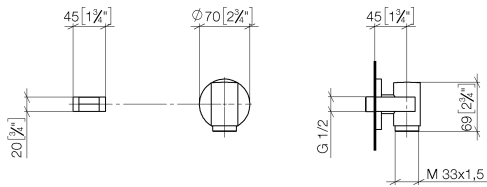

**WATER TUBE Kneipp wall elbow with hose holder with individual rosettes -  
Matte Black**

LULU

27 820 979

Fits: LULU, MADISON, TARA, LISSÉ, VAIA,  
META

- LAMINAR FLOW, max. flow rate 15 l/min (at 3 bar)
- rosette Ø 70 mm
- holder for Kneipp hose
- 1/2" wall elbow
- without hose

Intrinsic protection against back flow.

Product change as of 1.4.2023: max. flow 15 l/min

	Matte Black	27 820 979-33
	Chrome	27 820 979-00
	Brushed Platinum	27 820 979-06
	Platinum	27 820 979-08
	Dark Chrome	27 820 979-19
	Brushed Durabronze (23kt Gold)	27 820 979-28
	Brushed Bronze	27 820 979-42
	Brushed Champagne (22kt Gold)	27 820 979-46
	Champagne (22kt Gold)	27 820 979-47
	Brushed Chrome	27 820 979-93
	Brushed Dark Platinum	27 820 979-99

WATER TUBE Kneipp wall elbow with hose holder with individual rosettes -  
Matte Black

LULU

27 820 979  
mm [inches]

Flow rate chart

Certificates

Belgaqua\_21-381-  
27\_7.

**WATER TUBE Kneipp wall elbow with hose holder with individual rosettes -  
Matte Black**