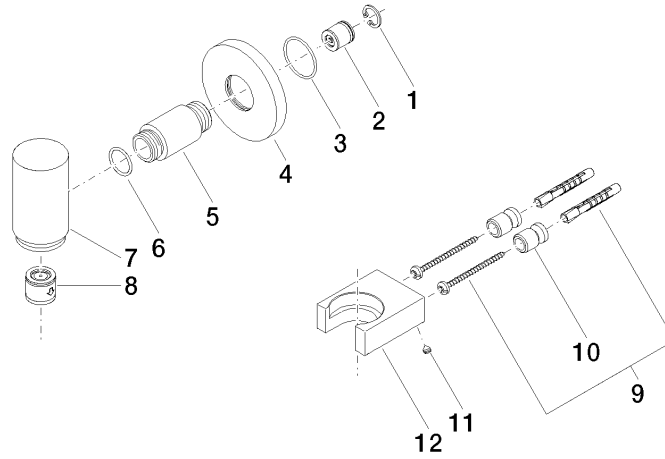

**WATER TUBE Kneipp wall elbow with hose holder with individual rosettes -  
Matte Black**

LULU

27 820 979

Fits: LULU, MADISON, TARA, LISSÉ, VAIA,  
META

- LAMINAR FLOW, max. flow rate 15 l/min (at 3 bar)
- rosette Ø 70 mm
- holder for Kneipp hose
- 1/2" wall elbow
- without hose

WATER TUBE Kneipp wall elbow with hose holder with individual rosettes -  
Matte Black

LULU

27 820 979  
mm [inches]

Flow rate chart

Certificates

Belgaqua\_21-381-  
27\_7.

**WATER TUBE Kneipp wall elbow with hose holder with individual rosettes -  
Matte Black**

LULU

27 820 979

Parts for other  
finishes can be found  
here: [Chrome](#)

**Spare parts list**

No.	Item Number	Name	Quantity used	Delivery time
1	09 16 01 014 90	ring	1	2
2	09 23 01 046 90	back-flow preventer	1	2
3	09 14 10 135 90	seal	1	2
4	09 27 97 020-33	rosette	1	30
5	09 24 04 138-33	nipple	1	60
6	09 14 10 053 90	seal	1	2
7	09 11 03 051-33	connection	1	30
8	90 23 01 045 00 90	back-flow preventer	1	2
9	05 17 20 726 02 90	fixing set	1	2
10	08 17 20 726 90	holder	2	2
11	09 31 11 148 90	pin	2	2
12	09 17 20 023-33	holder	1	30