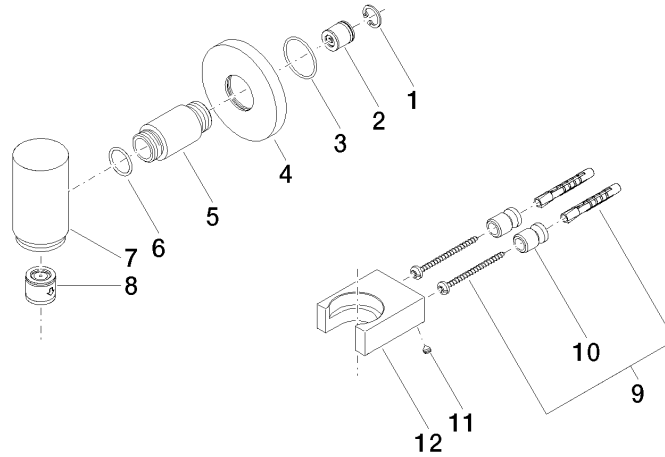

**WATER TUBE Kneipp wall elbow with hose holder with individual rosettes -
Brushed Bronze**

LULU

27 820 979

Fits: LULU, MADISON, TARA, LISSÉ, VAIA,
META

- LAMINAR FLOW, max. flow rate 15 l/min (at 3 bar)
- rosette Ø 70 mm
- holder for Kneipp hose
- 1/2" wall elbow
- without hose

**WATER TUBE Kneipp wall elbow with hose holder with individual rosettes -
Brushed Bronze**

LULU

27 820 979
mm [inches]

Flow rate chart

**WATER TUBE Kneipp wall elbow with hose holder with individual rosettes -
Brushed Bronze**

LULU

27 820 979

Parts for other
finishes can be found
here: [Chrome](#)

Spare parts list

No.	Item Number	Name	Quantity used	Delivery time
1	09 16 01 014 90	ring	1	2
2	09 23 01 046 90	back-flow preventer	1	2
3	09 14 10 135 90	seal	1	2
4	09 27 97 020-42	rosette	1	60
5	09 24 04 138-42	nipple	1	60
6	09 14 10 053 90	seal	1	2
7	09 11 03 051-42	connection	1	60
8	90 23 01 045 00 90	back-flow preventer	1	2
9	05 17 20 726 02 90	fixing set	1	2
10	08 17 20 726 90	holder	2	2
11	09 31 11 148 90	pin	2	2
12	09 17 20 023-42	holder	1	60