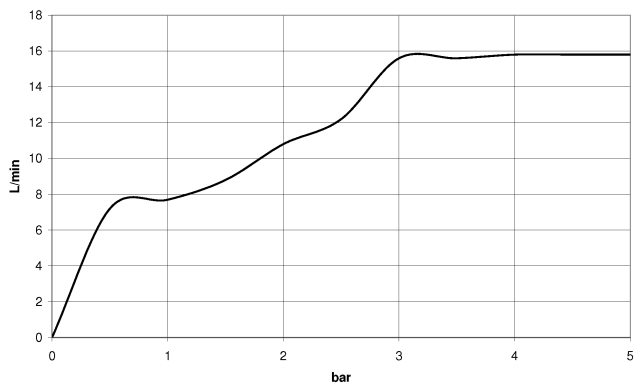

**WATER TUBE Kneipp wall elbow with hose holder with individual rosettes -
Brushed Bronze**

LULU

27 820 979

Fits: LULU, MADISON, TARA, LISSÉ, VAIA,
META

- LAMINAR FLOW, max. flow rate 15 l/min (at 3 bar)
- rosette Ø 70 mm
- holder for Kneipp hose
- 1/2" wall elbow
- without hose

Intrinsic protection against back flow.

Product change as of 1.4.2023: max. flow 15 l/min

	Brushed Bronze	27 820 979-42
	Chrome	27 820 979-00
	Brushed Platinum	27 820 979-06
	Platinum	27 820 979-08
	Dark Chrome	27 820 979-19
	Brushed Durabronze (23kt Gold)	27 820 979-28
	Matte Black	27 820 979-33
	Brushed Champagne (22kt Gold)	27 820 979-46
	Champagne (22kt Gold)	27 820 979-47
	Brushed Chrome	27 820 979-93
	Brushed Dark Platinum	27 820 979-99

**WATER TUBE Kneipp wall elbow with hose holder with individual rosettes -
Brushed Bronze**

LULU

27 820 979
mm [inches]

Flow rate chart

**WATER TUBE Kneipp wall elbow with hose holder with individual rosettes -
Brushed Bronze**