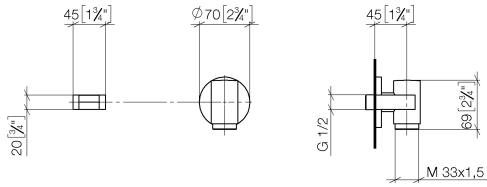

**WATER TUBE Kneipp wall elbow with hose holder with individual rosettes -
Brushed Bronze**

LULU

27 820 979

Fits: LULU, MADISON, TARA, LISSÉ, VAIA,
META

- LAMINAR FLOW, max. flow rate 15 l/min (at 3 bar)
- rosette Ø 70 mm
- holder for Kneipp hose
- 1/2" wall elbow
- without hose

Intrinsic protection against back flow.

Product change as of 1.4.2023: max. flow 15 l/min

	Brushed Bronze	27 820 979-42
	Chrome	27 820 979-00
	Brushed Platinum	27 820 979-06
	Platinum	27 820 979-08
	Dark Chrome	27 820 979-19
	Brushed Durabronze (23kt Gold)	27 820 979-28
	Matte Black	27 820 979-33
	Brushed Champagne (22kt Gold)	27 820 979-46
	Champagne (22kt Gold)	27 820 979-47
	Brushed Chrome	27 820 979-93
	Brushed Dark Platinum	27 820 979-99

**WATER TUBE Kneipp wall elbow with hose holder with individual rosettes -
Brushed Bronze**

LULU

27 820 979
mm [inches]

Flow rate chart

**WATER TUBE Kneipp wall elbow with hose holder with individual rosettes -
Brushed Bronze**