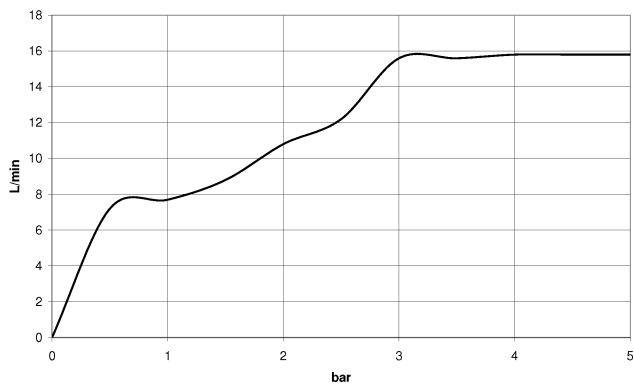

**WATER TUBE Kneipp wall elbow with hose holder with individual rosettes -
Champagne (22kt Gold)**

LULU

27 820 979

Fits: LULU, MADISON, TARA, LISSÉ, VAIA,
META

- LAMINAR FLOW, max. flow rate 15 l/min (at 3 bar)
- rosette Ø 70 mm
- holder for Kneipp hose
- 1/2" wall elbow
- without hose

Intrinsic protection against back flow.

Product change as of 1.4.2023: max. flow 15 l/min

Intrinsic protection against back flow.

Product change as of 1.4.2023: max. flow 15 l/min

	Champagne (22kt Gold)	27 820 979-47
	Chrome	27 820 979-00
	Brushed Platinum	27 820 979-06
	Platinum	27 820 979-08
	Dark Chrome	27 820 979-19
	Brushed Durabronze (23kt Gold)	27 820 979-28
	Matte Black	27 820 979-33
	Brushed Bronze	27 820 979-42
	Brushed Champagne (22kt Gold)	27 820 979-46
	Brushed Chrome	27 820 979-93
	Brushed Dark Platinum	27 820 979-99

Required miscellaneous

WATER TUBE Kneipp hose black 2000 mm - Champagne (22kt Gold) 28 286 979-47

- with holding ring
- hose nozzle with sleeve M33

**WATER TUBE Kneipp wall elbow with hose holder with individual rosettes -
Champagne (22kt Gold)**

LULU

27 820 979
mm [inches]

Flow rate chart

Certificates

Belgaqua_21-381-
27_7.

27 820 979

Spare parts list

No.	Item Number	Name	Quantity used	Delivery time
1	09 16 01 014 90	ring	1	2
2	09 23 01 046 90	back-flow preventer	1	2
3	09 14 10 135 90	seal	1	2
4	09 27 97 020-47	rosette	1	60
5	09 24 04 138-47	nipple	1	60
6	09 14 10 053 90	seal	1	2
7	09 11 03 051-47	connection	1	30
8	90 23 01 045 00 90	back-flow preventer	1	2
9	05 17 20 726 02 90	fixing set	1	2
10	08 17 20 726 90	holder	2	2
11	09 31 11 148 90	pin	2	2
12	09 17 20 023-47	holder	1	60