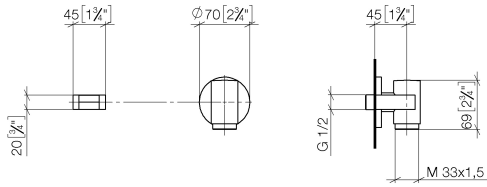

Required miscellaneous

WATER TUBE Kneipp hose black 2000 mm - Champagne (22kt Gold) 28 286 979-47

- with holding ring
- hose nozzle with sleeve M33

**WATER TUBE Kneipp wall elbow with hose holder with individual rosettes -
Champagne (22kt Gold)**

LULU

27 820 979
mm [inches]

Flow rate chart

Certificates

Belgaqua_21-381-
27_7.

27 820 979

Spare parts list

No.	Item Number	Name	Quantity used	Delivery time
1	09 16 01 014 90	ring	1	2
2	09 23 01 046 90	back-flow preventer	1	2
3	09 14 10 135 90	seal	1	2
4	09 27 97 020-47	rosette	1	60
5	09 24 04 138-47	nipple	1	60
6	09 14 10 053 90	seal	1	2
7	09 11 03 051-47	connection	1	30
8	90 23 01 045 00 90	back-flow preventer	1	2
9	05 17 20 726 02 90	fixing set	1	2
10	08 17 20 726 90	holder	2	2
11	09 31 11 148 90	pin	2	2
12	09 17 20 023-47	holder	1	60