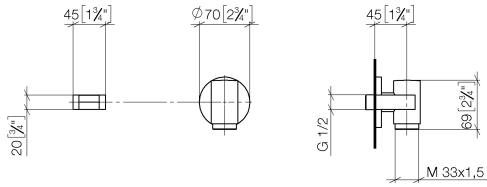

**WATER TUBE Kneipp wall elbow with hose holder with individual rosettes -
Brushed Chrome**

LULU

27 820 979

Fits: LULU, MADISON, TARA, LISSÉ, VAIA,
META

- LAMINAR FLOW, max. flow rate 15 l/min (at 3 bar)
- rosette Ø 70 mm
- holder for Kneipp hose
- 1/2" wall elbow
- without hose

Intrinsic protection against back flow.

Product change as of 1.4.2023: max. flow 15 l/min

	Brushed Chrome	27 820 979-93
	Chrome	27 820 979-00
	Brushed Platinum	27 820 979-06
	Platinum	27 820 979-08
	Dark Chrome	27 820 979-19
	Brushed Durabronze (23kt Gold)	27 820 979-28
	Matte Black	27 820 979-33
	Brushed Bronze	27 820 979-42
	Brushed Champagne (22kt Gold)	27 820 979-46
	Champagne (22kt Gold)	27 820 979-47
	Brushed Dark Platinum	27 820 979-99

**WATER TUBE Kneipp wall elbow with hose holder with individual rosettes -
Brushed Chrome**

LULU

27 820 979
mm [inches]

Flow rate chart

Certificates

Belgaqua_21-381-
27_7.

**WATER TUBE Kneipp wall elbow with hose holder with individual rosettes -
Brushed Chrome**