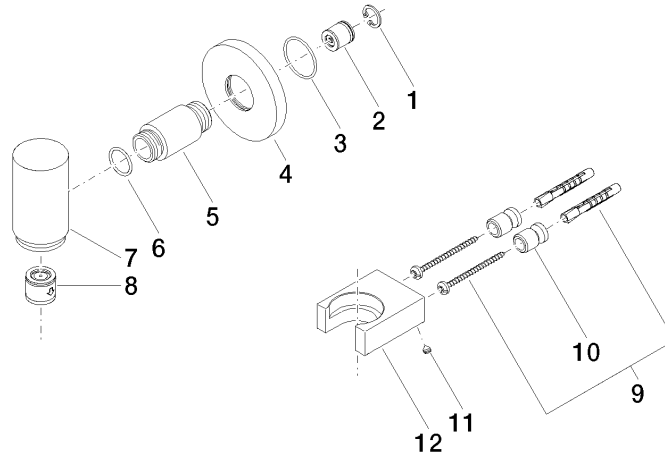

**WATER TUBE Kneipp wall elbow with hose holder with individual rosettes -
Brushed Chrome**

LULU

27 820 979

Fits: LULU, MADISON, TARA, LISSÉ, VAIA,
META

- LAMINAR FLOW, max. flow rate 15 l/min (at 3 bar)
- rosette Ø 70 mm
- holder for Kneipp hose
- 1/2" wall elbow
- without hose

**WATER TUBE Kneipp wall elbow with hose holder with individual rosettes -
Brushed Chrome**

LULU

27 820 979
mm [inches]

Flow rate chart

Certificates

Belgaqua_21-381-
27_7.

**WATER TUBE Kneipp wall elbow with hose holder with individual rosettes -
Brushed Chrome**

LULU

27 820 979

Parts for other
finishes can be found
here: [Chrome](#)

Spare parts list

No.	Item Number	Name	Quantity used	Delivery time
1	09 16 01 014 90	ring	1	2
2	09 23 01 046 90	back-flow preventer	1	2
3	09 14 10 135 90	seal	1	2
4	09 27 97 020-93	rosette	1	20
5	09 24 04 138-93	nipple	1	60
6	09 14 10 053 90	seal	1	2
7	09 11 03 051-93	connection	1	20
8	90 23 01 045 00 90	back-flow preventer	1	2
9	05 17 20 726 02 90	fixing set	1	2
10	08 17 20 726 90	holder	2	2
11	09 31 11 148 90	pin	2	2
12	09 17 20 023-93	holder	1	20