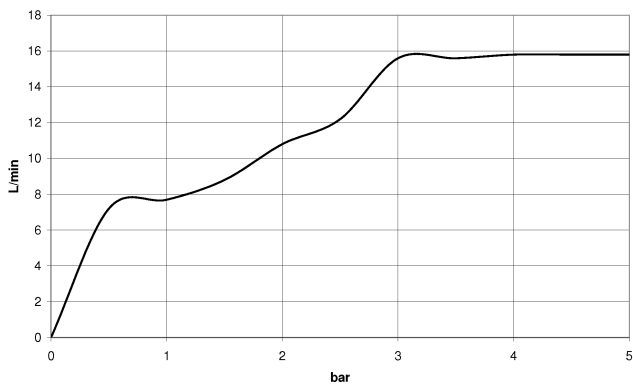

**WATER TUBE Kneipp wall elbow with hose holder with individual rosettes -
Brushed Chrome**

LULU

27 820 979

Fits: LULU, MADISON, TARA, LISSÉ, VAIA,
META

- LAMINAR FLOW, max. flow rate 15 l/min (at 3 bar)
- rosette Ø 70 mm
- holder for Kneipp hose
- 1/2" wall elbow
- without hose

Intrinsic protection against back flow.

Product change as of 1.4.2023: max. flow 15 l/min

	Brushed Chrome	27 820 979-93
	Chrome	27 820 979-00
	Brushed Platinum	27 820 979-06
	Platinum	27 820 979-08
	Dark Chrome	27 820 979-19
	Brushed Durabronze (23kt Gold)	27 820 979-28
	Matte Black	27 820 979-33
	Brushed Bronze	27 820 979-42
	Brushed Champagne (22kt Gold)	27 820 979-46
	Champagne (22kt Gold)	27 820 979-47
	Brushed Dark Platinum	27 820 979-99

**WATER TUBE Kneipp wall elbow with hose holder with individual rosettes -
Brushed Chrome**

LULU

27 820 979
mm [inches]

Flow rate chart

Certificates

Belgaqua_21-381-
27_7.

**WATER TUBE Kneipp wall elbow with hose holder with individual rosettes -
Brushed Chrome**