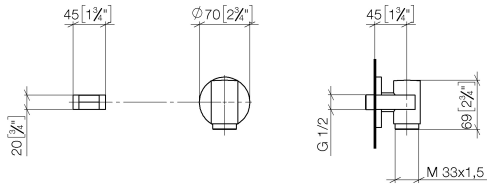

**WATER TUBE Kneipp wall elbow with hose holder with individual rosettes -
Brushed Dark Platinum**

LULU

27 820 979

Fits: LULU, MADISON, TARA, LISSÉ, VAIA,
META

- LAMINAR FLOW, max. flow rate 15 l/min (at 3 bar)
- rosette Ø 70 mm
- holder for Kneipp hose
- 1/2" wall elbow
- without hose

**WATER TUBE Kneipp wall elbow with hose holder with individual rosettes -
Brushed Dark Platinum**

LULU

27 820 979
mm [inches]

Flow rate chart

Certificates

Belgaqua_21-381-
27_7.

**WATER TUBE Kneipp wall elbow with hose holder with individual rosettes -
Brushed Dark Platinum**