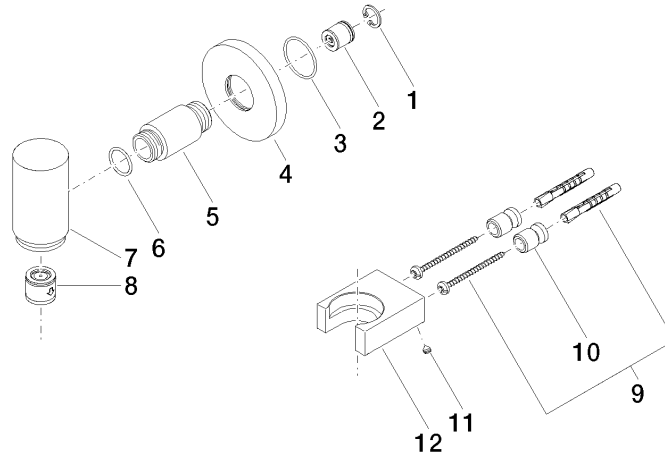

**WATER TUBE Kneipp wall elbow with hose holder with individual rosettes -
Brushed Dark Platinum**

LULU

27 820 979

Fits: LULU, MADISON, TARA, LISSÉ, VAIA,
META

- LAMINAR FLOW, max. flow rate 15 l/min (at 3 bar)
- rosette Ø 70 mm
- holder for Kneipp hose
- 1/2" wall elbow
- without hose

**WATER TUBE Kneipp wall elbow with hose holder with individual rosettes -
Brushed Dark Platinum**

LULU

27 820 979
mm [inches]

Flow rate chart

Certificates

Belgaqua_21-381-
27_7.

**WATER TUBE Kneipp wall elbow with hose holder with individual rosettes -
Brushed Dark Platinum**

LULU

27 820 979

Parts for other
finishes can be found
here: [Chrome](#)

Spare parts list

No.	Item Number	Name	Quantity used	Delivery time
1	09 16 01 014 90	ring	1	2
2	09 23 01 046 90	back-flow preventer	1	2
3	09 14 10 135 90	seal	1	2
4	09 27 97 020-99	rosette	1	60
5	09 24 04 138-99	nipple	1	60
6	09 14 10 053 90	seal	1	2
7	09 11 03 051-99	connection	1	30
8	90 23 01 045 00 90	back-flow preventer	1	2
9	05 17 20 726 02 90	fixing set	1	2
10	08 17 20 726 90	holder	2	2
11	09 31 11 148 90	pin	2	2
12	09 17 20 023-99	holder	1	60