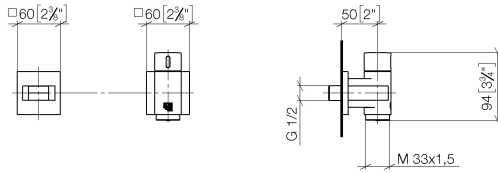

**WATER TUBE Kneipp wall elbow with hose holder with individual rosettes -  
Brushed Platinum**

IMO

27 821 979

Fits: IMO, MEM, CL.1, CYO

- LAMINAR FLOW, max. flow rate 15 l/min (at 3 bar)
- with volume control
- rosette 60 x 60 mm
- holder for Kneipp hose
- 1/2" wall elbow
- without hose

**Required miscellaneous**

- WATER TUBE Kneipp hose white 2000 mm - Brushed Platinum** 28 285 979-06
- with holding ring
  - hose nozzle with sleeve M33

**Required miscellaneous**

- WATER TUBE Kneipp hose black 2000 mm - Brushed Platinum** 28 286 979-06
- with holding ring
  - hose nozzle with sleeve M33

**WATER TUBE Kneipp wall elbow with hose holder with individual rosettes -  
Brushed Platinum**

IMO

27 821 979  
mm [inches]

**Flow rate chart**

**Certificates**

Belgaqua\_22\_280\_2  
7\_7.

**WATER TUBE Kneipp wall elbow with hose holder with individual rosettes -  
Brushed Platinum**