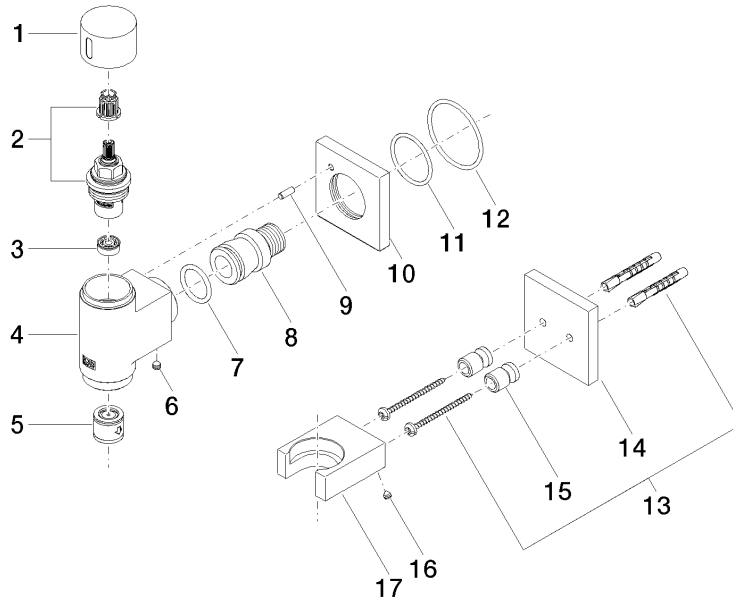

**WATER TUBE Kneipp wall elbow with hose holder with individual rosettes -  
Brushed Platinum**

IMO

27 821 979

Fits: IMO, MEM, CL.1, CYO

- LAMINAR FLOW, max. flow rate 15 l/min (at 3 bar)
- with volume control
- rosette 60 x 60 mm
- holder for Kneipp hose
- 1/2" wall elbow
- without hose

**WATER TUBE Kneipp wall elbow with hose holder with individual rosettes -  
Brushed Platinum**

IMO

27 821 979  
mm [inches]

**Flow rate chart**

**Certificates**

Belgaqua\_22\_280\_2  
7\_7.

**WATER TUBE Kneipp wall elbow with hose holder with individual rosettes -  
Brushed Platinum**

27 821 979

Parts for other  
finishes can be found  
here: [Chrome](#)

**Spare parts list**

No.	Item Number	Name	Quantity used	Delivery time
1	09 20 97 021-06	handle	1	10
2	90 90 03 145 00 90	top	1	2
3	90 23 01 146 00 90	flow reducer	1	2
4	09 11 03 135-06	connection	1	60
5	90 23 01 045 00 90	back-flow preventer	1	2
6	90 31 11 112 00 90	pin	1	2
7	09 14 10 081 90	seal	1	2
8	09 24 03 151 90	nipple	1	2
9	09 31 11 040 90	pin	1	2
10	09 27 97 021-06	rosette	1	10
11	09 14 10 119 90	seal	1	2
12	90 14 10 049 00 90	seal	1	2
13	05 30 31 025 00 90	fixing set	1	2
14	09 27 97 022-06	rosette	1	10
15	08 17 20 726 90	holder	2	2
16	09 31 11 148 90	pin	2	2
17	09 17 20 023-06	holder	1	10