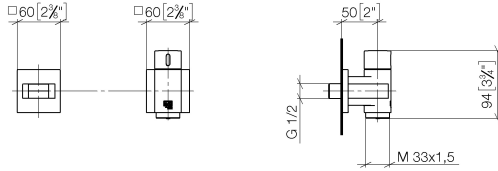

**WATER TUBE Kneipp wall elbow with hose holder with individual rosettes -
Champagne (22kt Gold)**

IMO

27 821 979

Fits: IMO, MEM, CL.1, CYO

- LAMINAR FLOW, max. flow rate 15 l/min (at 3 bar)
- with volume control
- rosette 60 x 60 mm
- holder for Kneipp hose
- 1/2" wall elbow
- without hose

Required miscellaneous

WATER TUBE Kneipp hose black 2000 mm - Champagne (22kt Gold) 28 286 979-47

- with holding ring
- hose nozzle with sleeve M33

**WATER TUBE Kneipp wall elbow with hose holder with individual rosettes -
Champagne (22kt Gold)**

IMO

27 821 979
mm [inches]

Flow rate chart

Certificates

Belgaqua_22_280_2
7_7.

27 821 979

Spare parts list

No.	Item Number	Name	Quantity used	Delivery time
1	09 20 97 021-47	handle	1	60
2	90 90 03 145 00 90	top	1	2
3	90 23 01 146 00 90	flow reducer	1	2
4	09 11 03 135-47	connection	1	60
5	90 23 01 045 00 90	back-flow preventer	1	2
6	90 31 11 112 00 90	pin	1	2
7	09 14 10 081 90	seal	1	2
8	09 24 03 151 90	nipple	1	2
9	09 31 11 040 90	pin	1	2
10	09 27 97 021-47	rosette	1	30
11	09 14 10 119 90	seal	1	2
12	90 14 10 049 00 90	seal	1	2
13	05 30 31 025 00 90	fixing set	1	2
14	09 27 97 022-47	rosette	1	30
15	08 17 20 726 90	holder	2	2
16	09 31 11 148 90	pin	2	2
17	09 17 20 023-47	holder	1	60